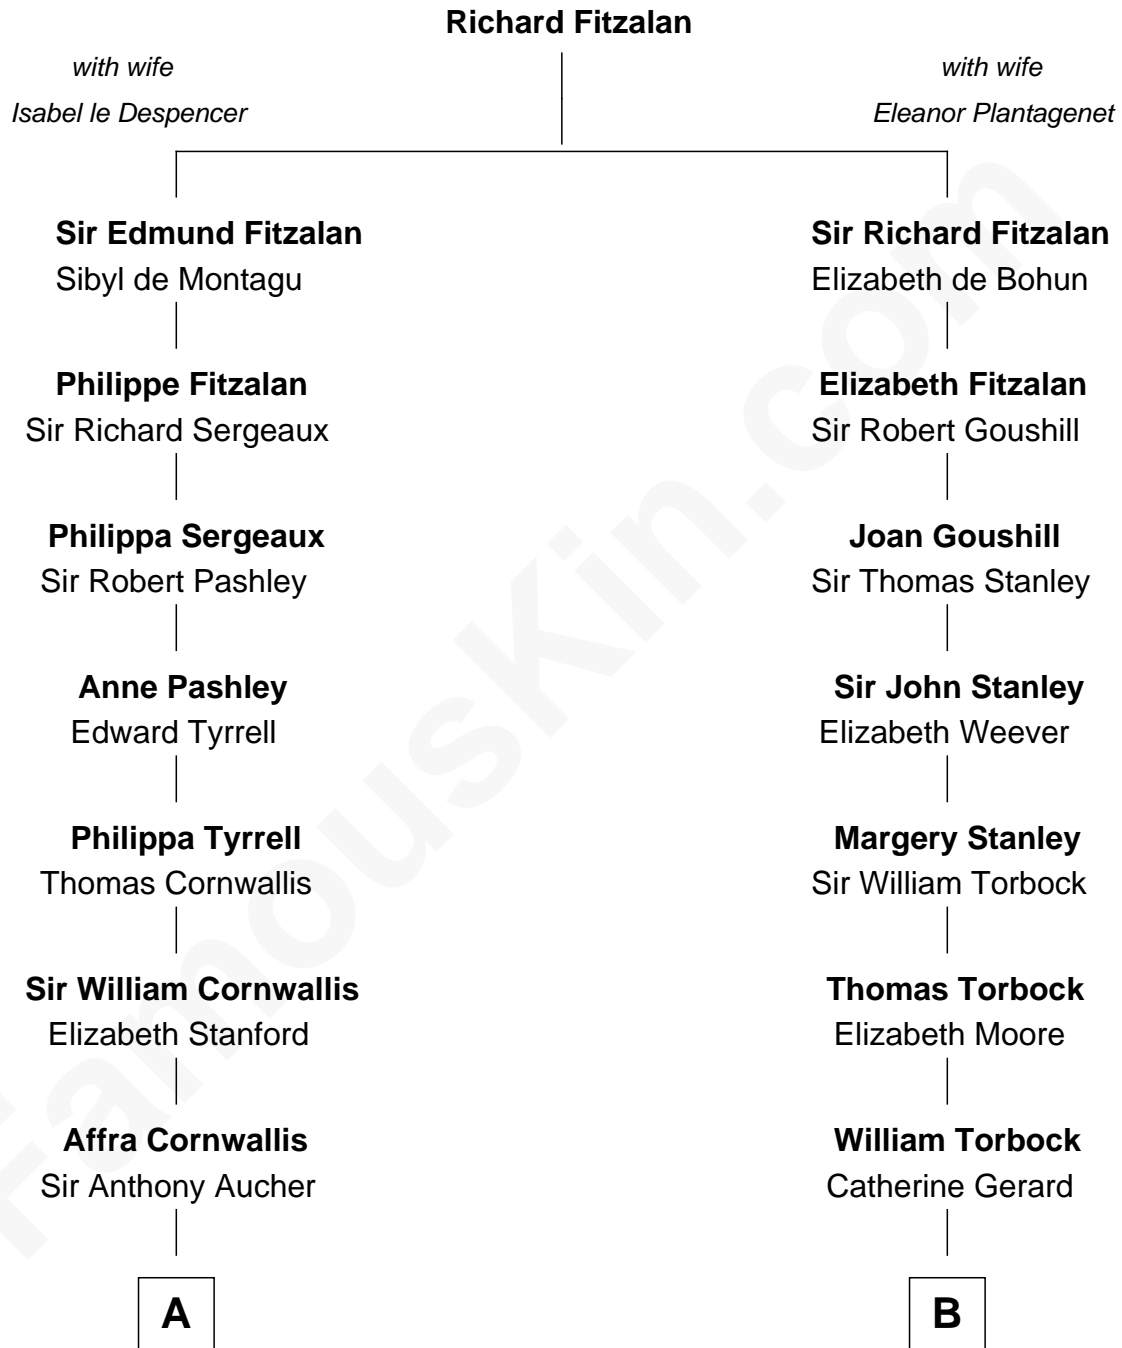

FamousKin.com Relationship Chart of

Harry F. Byrd

50th Governor of Virginia

17th cousin 4 times removed of

Juliette Gordon Low

Founder of the Girl Scouts

C

Eliza Bolling West
Dr. Joel Walker Flood

Col. Henry De La Warr Flood
Mary Elizabeth Trent

Joel Walker Flood
Ella Faulkner

Eleanor Bolling Flood
Richard Evelyn Byrd

Harry F. Byrd
50th Governor of Virginia

FamousKin.com