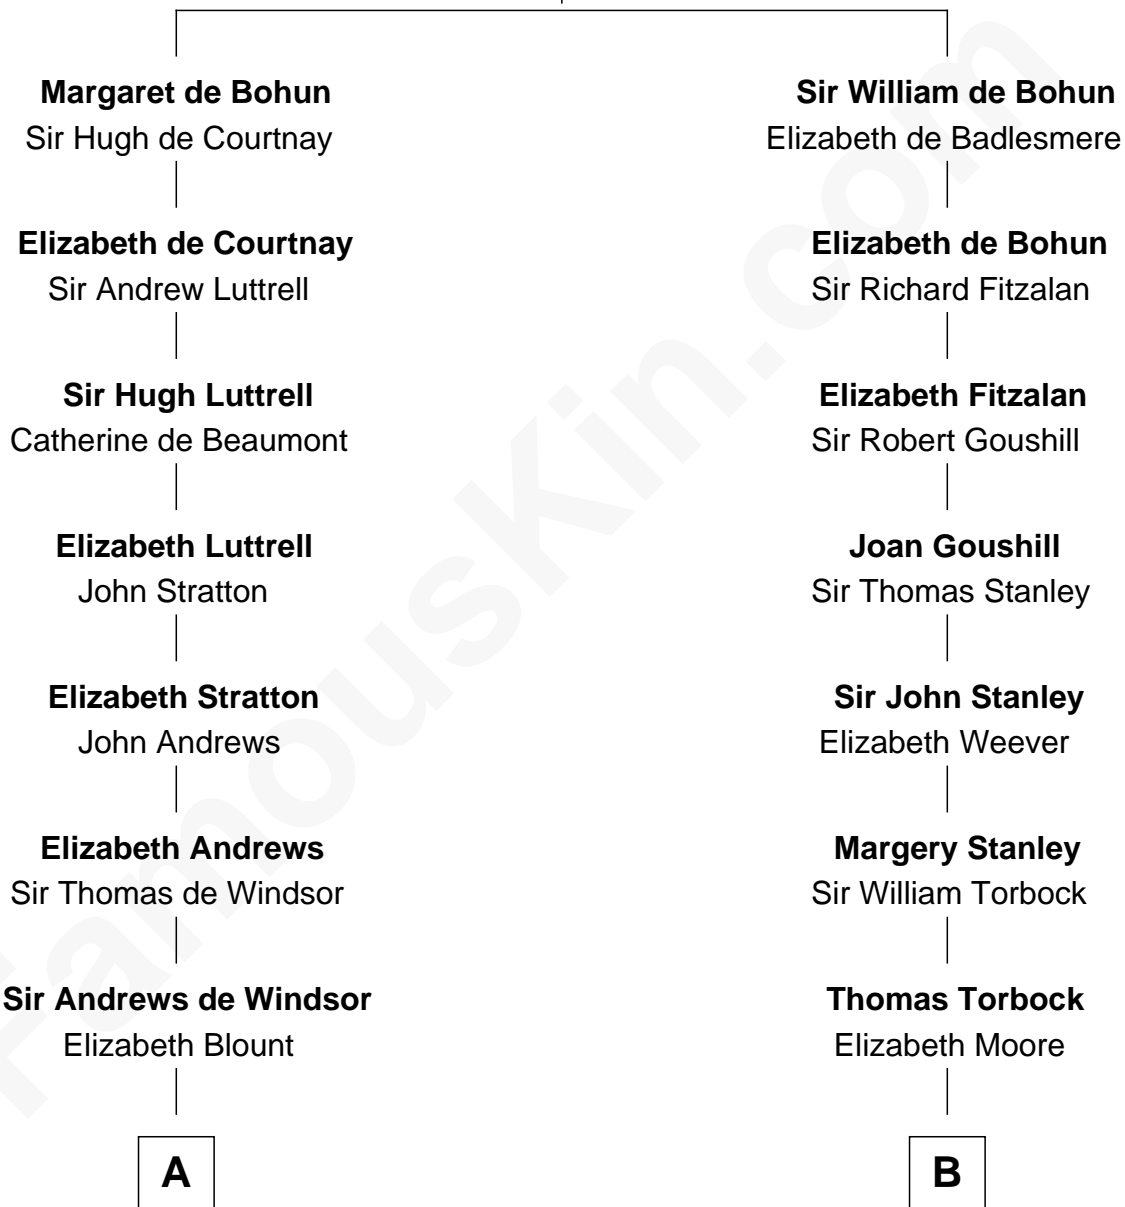

FamousKin.com Relationship Chart of

Harry F. Byrd

50th Governor of Virginia

18th cousin of

Juliette Gordon Low

Founder of the Girl Scouts

Humphrey de Bohun

Elizabeth Plantagenet

C

Richard Evelyn Byrd
Eleanor Bolling Flood

Harry F. Byrd
50th Governor of Virginia

D

Eleanor Lytle Kinzie
William Washington Gordon

Juliette Gordon Low
Founder of the Girl Scouts

FamousKin.com