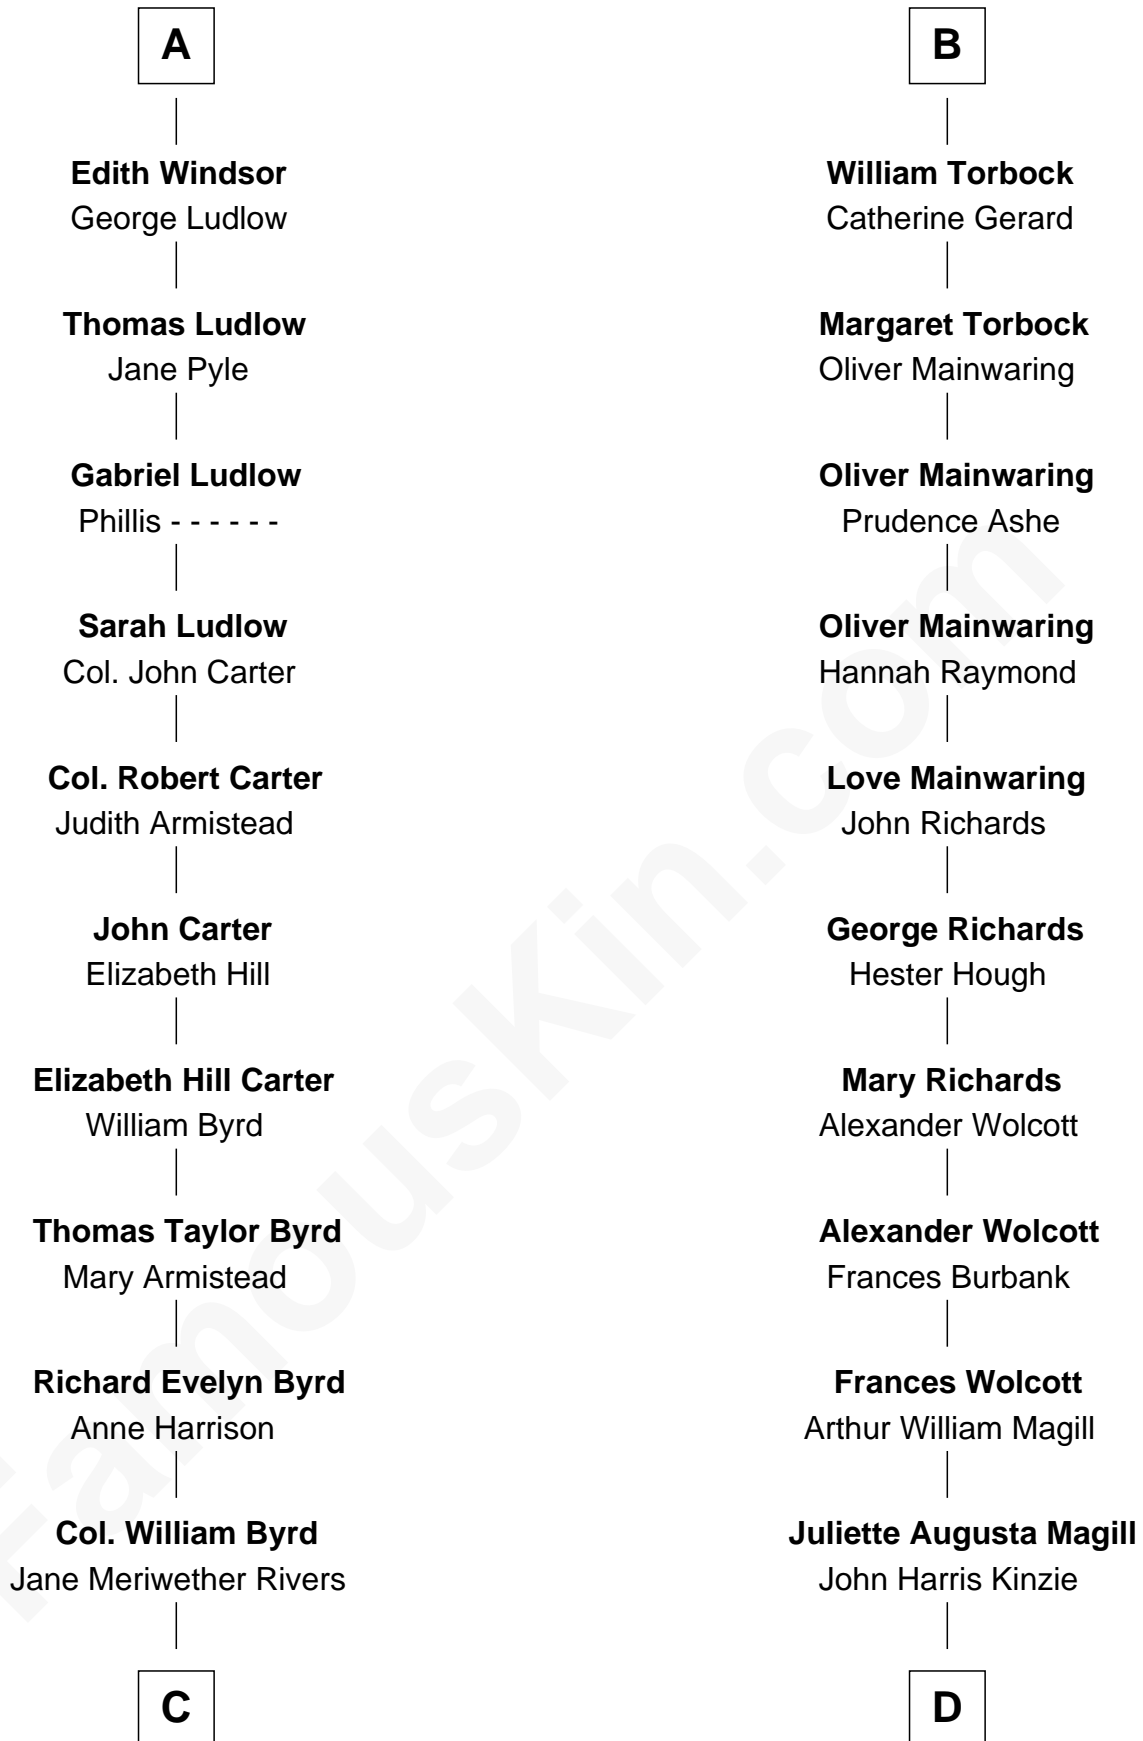

FamousKin.com Relationship Chart of

Harry F. Byrd

50th Governor of Virginia

18th cousin of

Juliette Gordon Low

Founder of the Girl Scouts

Humphrey de Bohun

Elizabeth Plantagenet

C

Richard Evelyn Byrd
Eleanor Bolling Flood

Harry F. Byrd
50th Governor of Virginia

D

Eleanor Lytle Kinzie
William Washington Gordon

Juliette Gordon Low
Founder of the Girl Scouts

FamousKin.com