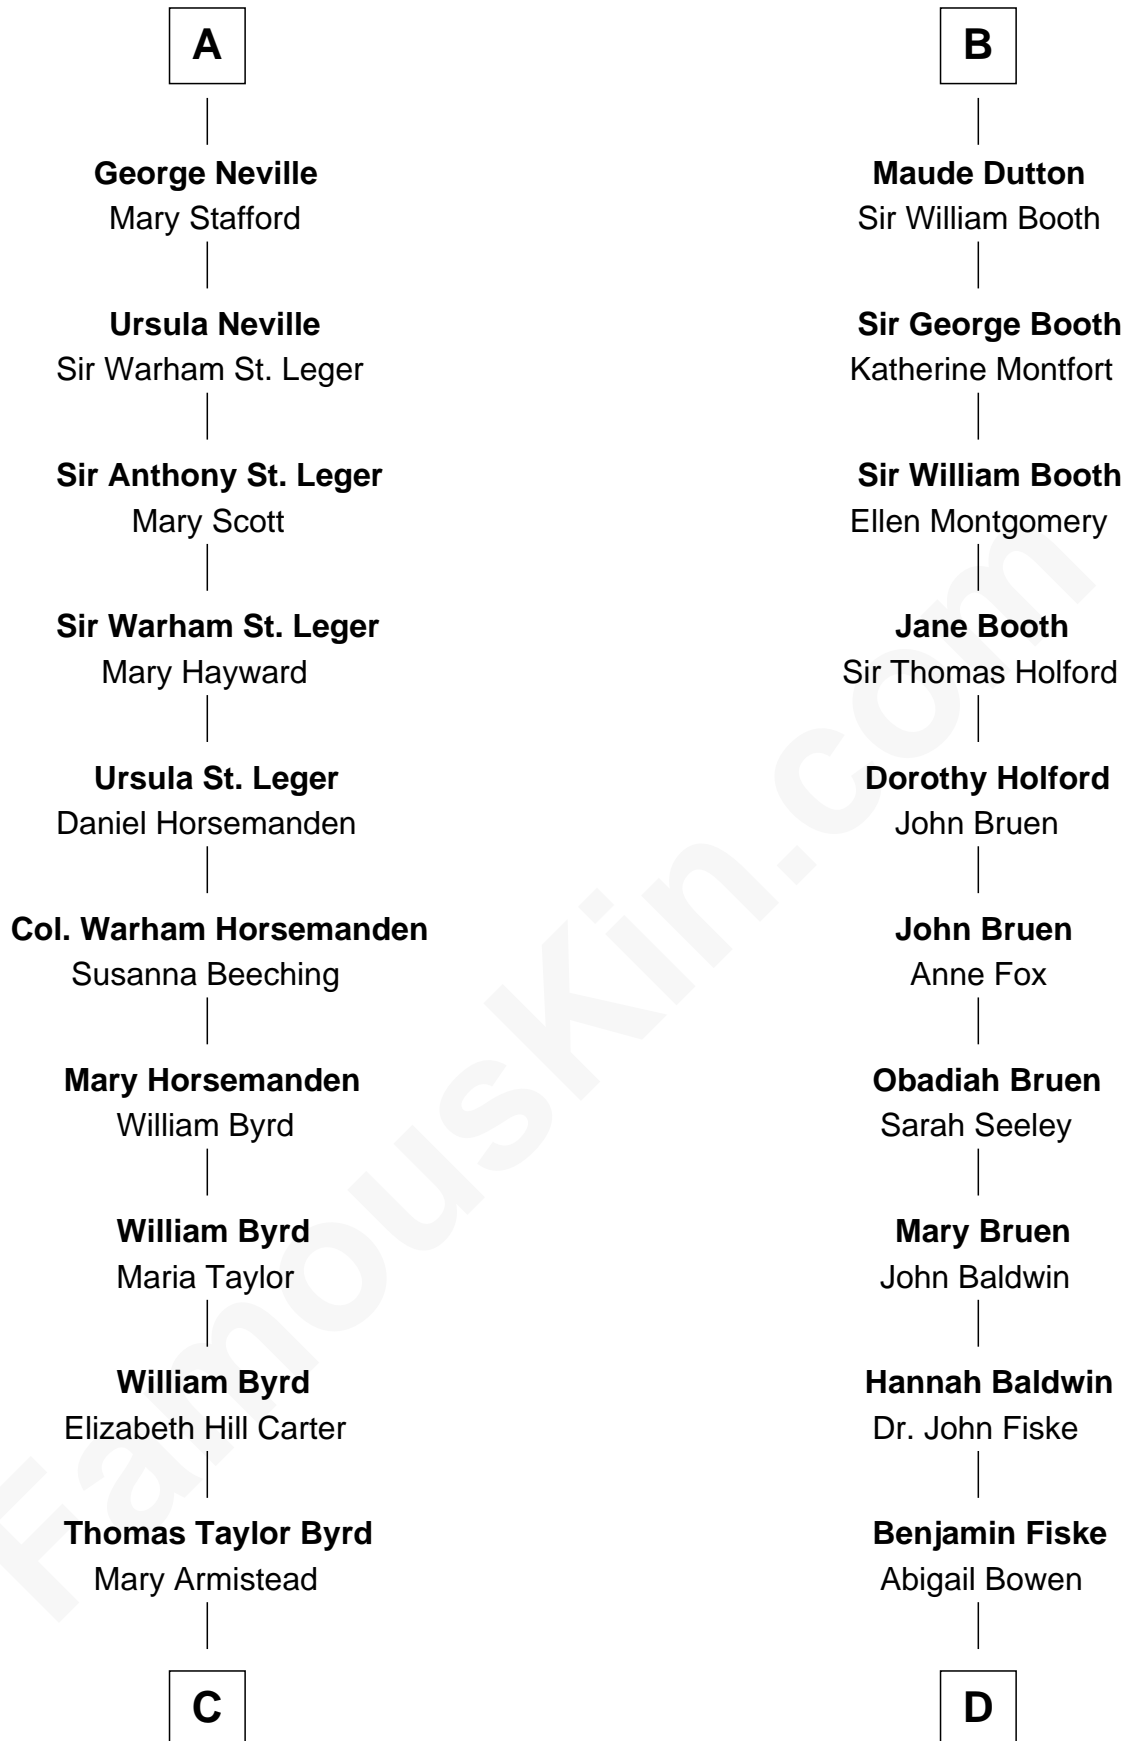

FamousKin.com Relationship Chart of

Harry F. Byrd

50th Governor of Virginia

20th cousin of

Stephen A. Douglas

Participated in Lincoln-Douglas Debates

Alan la Zouche

Ellen de Quincy

C

Richard Evelyn Byrd
Anne Harrison

Col. William Byrd
Jane Meriwether Rivers

Richard Evelyn Byrd
Eleanor Bolling Flood

Harry F. Byrd
50th Governor of Virginia

D

Benjamin Fiske
Susannah Briggs

Rev. Nathaniel Fiske
Sarah Arnold