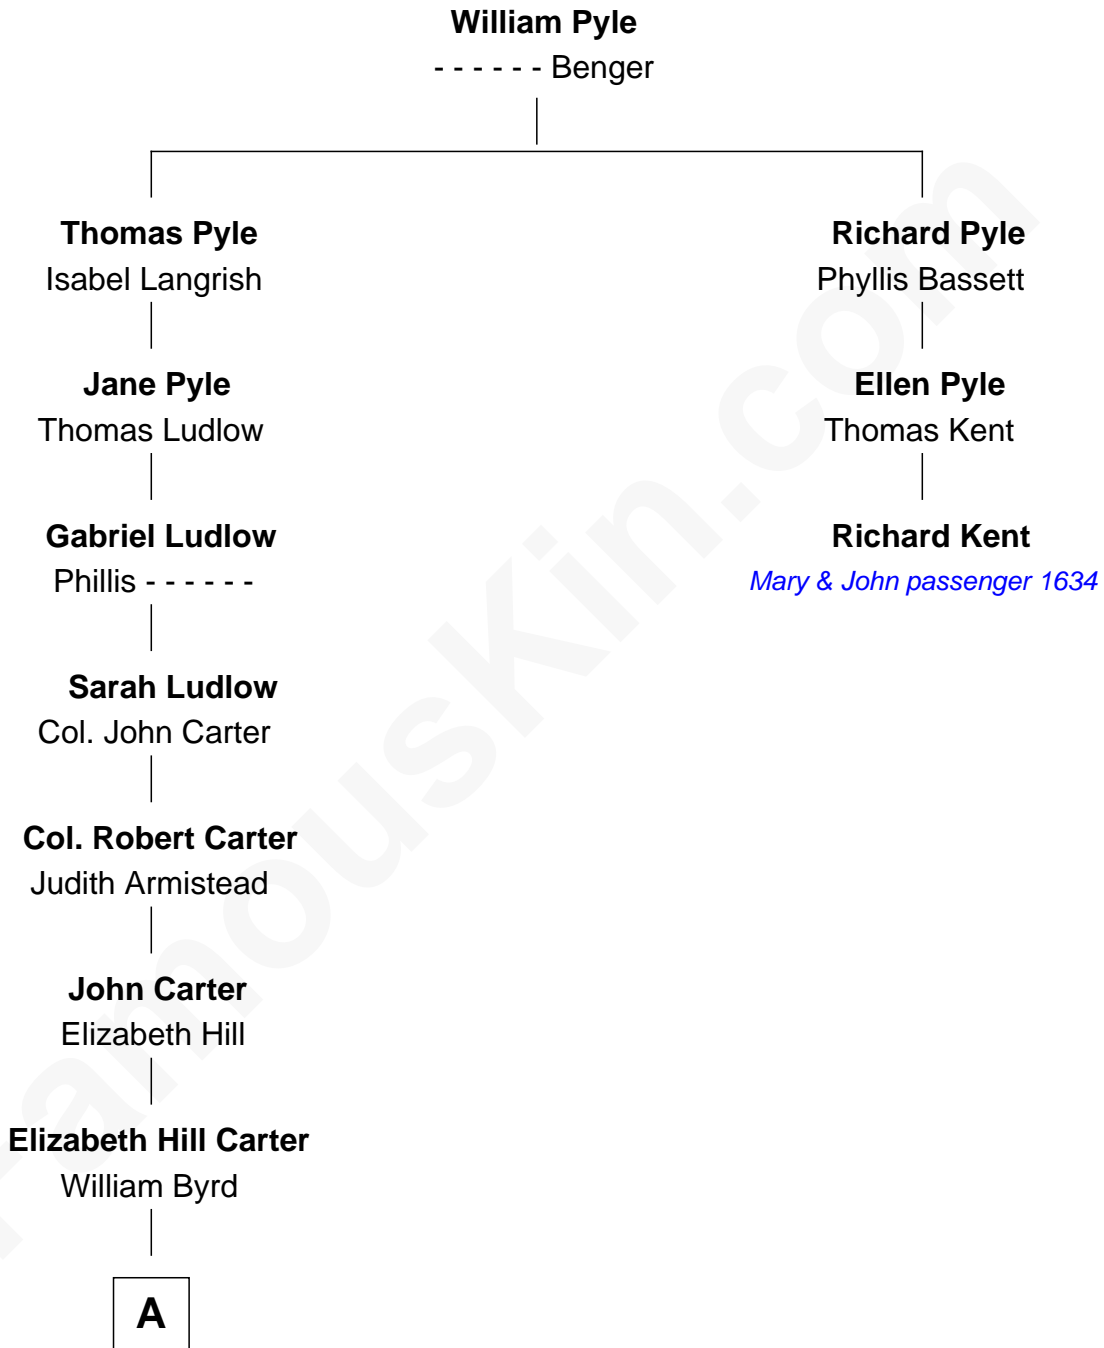

# FamousKin.com Relationship Chart of

**Harry F. Byrd**

*50th Governor of Virginia*

**2nd cousin 9 times removed of**

**Richard Kent**

*(c1586 - 1654) Mary & John passenger 1634*

**A**

Thomas Taylor Byrd

Mary Armistead

Richard Evelyn Byrd

Anne Harrison

Col. William Byrd

Jane Meriwether Rivers

Richard Evelyn Byrd

Eleanor Bolling Flood

Harry F. Byrd

*50th Governor of Virginia*

FamousKin.com