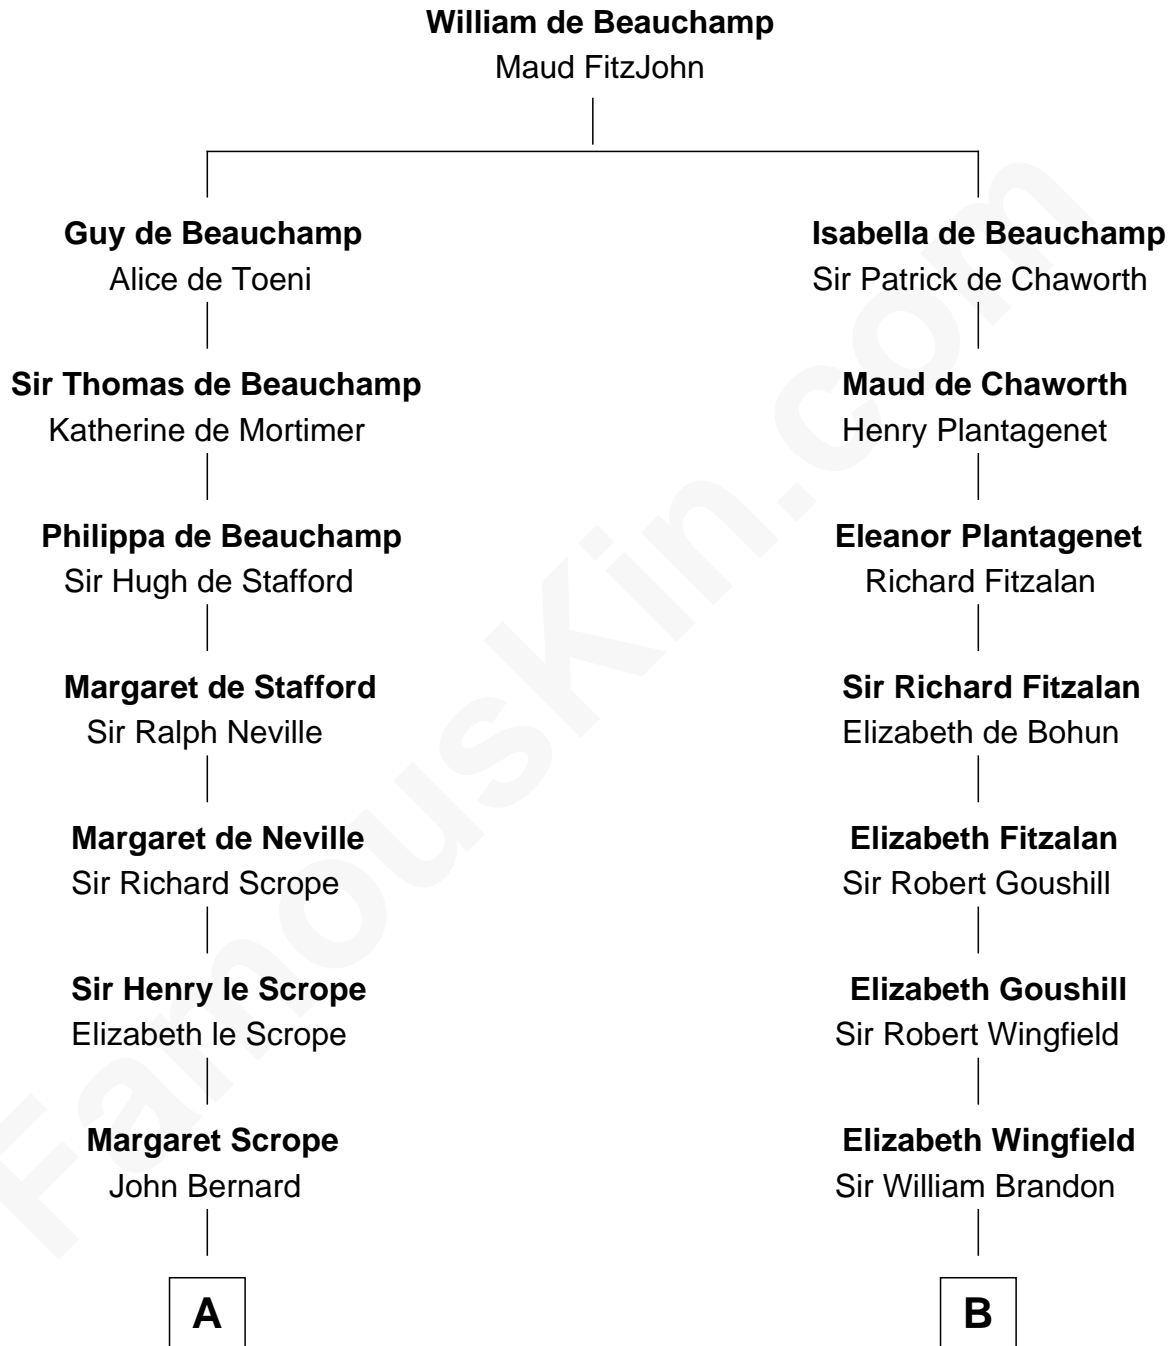

FamousKin.com Relationship Chart of

Harry F. Byrd

50th Governor of Virginia

15th cousin 4 times removed of

Roger Sherman

Signer of the Declaration of Independence

C

—
Col. William Byrd
Jane Meriwether Rivers

—
Richard Evelyn Byrd
Eleanor Bolling Flood

—
Harry F. Byrd
50th Governor of Virginia

FamousKin.com