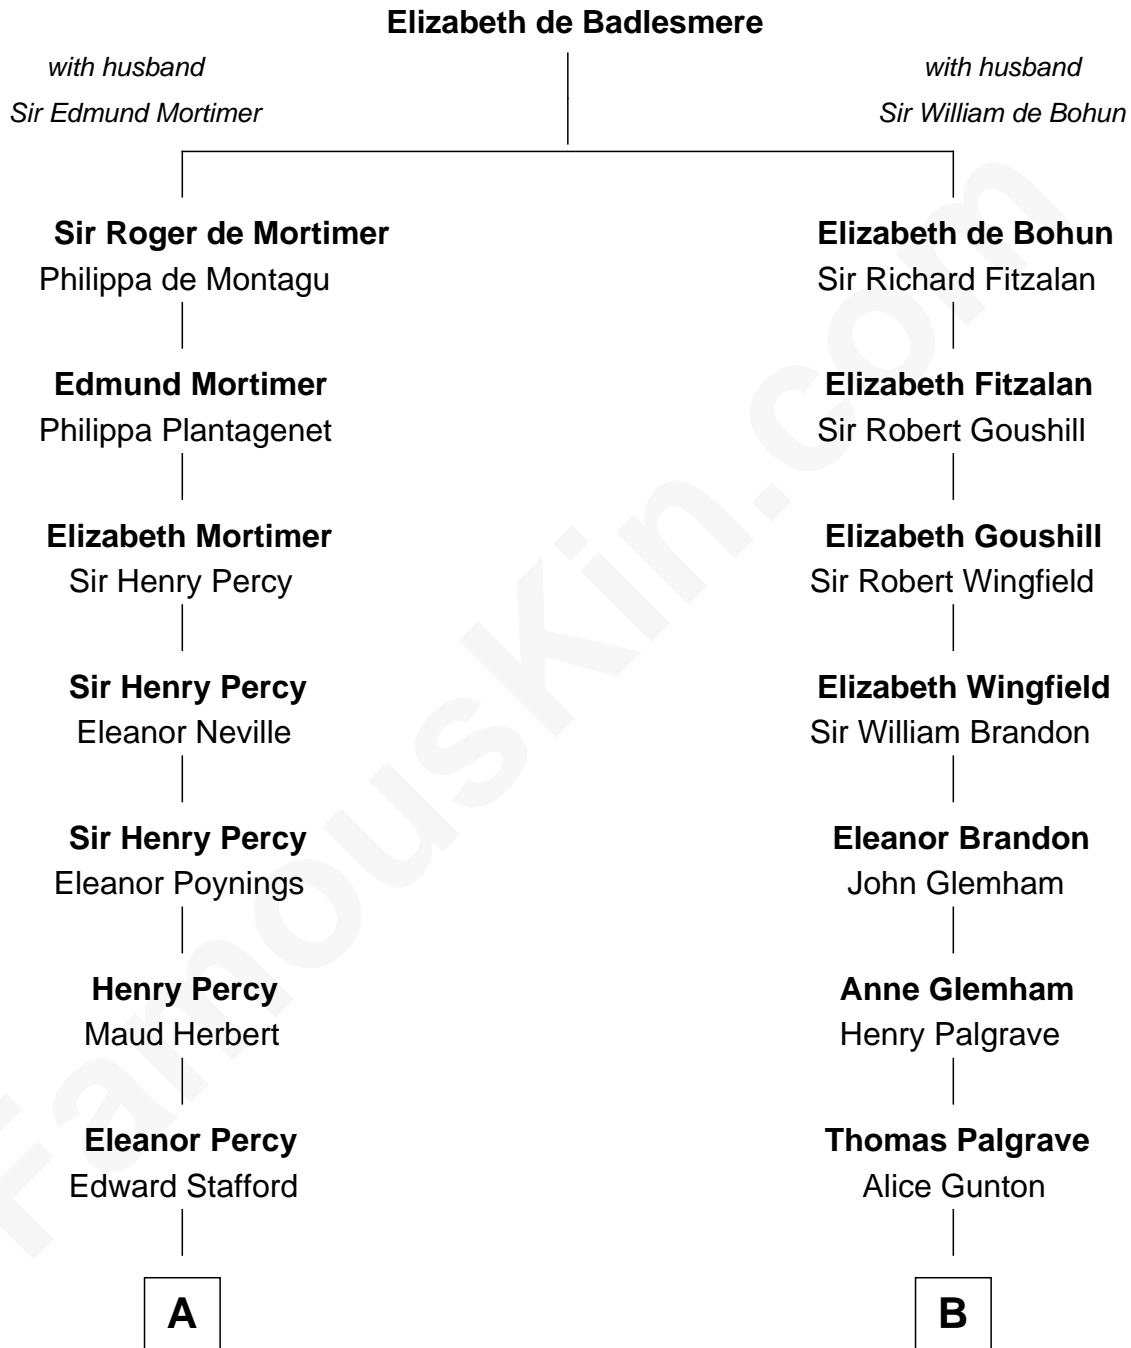

FamousKin.com Relationship Chart of

Harry F. Byrd

50th Governor of Virginia

12th cousin 8 times removed of

Roger Sherman

Signer of the Declaration of Independence

C

Richard Evelyn Byrd

Anne Harrison

Col. William Byrd

Jane Meriwether Rivers

Richard Evelyn Byrd

Eleanor Bolling Flood

Harry F. Byrd

50th Governor of Virginia

FamousKin.com