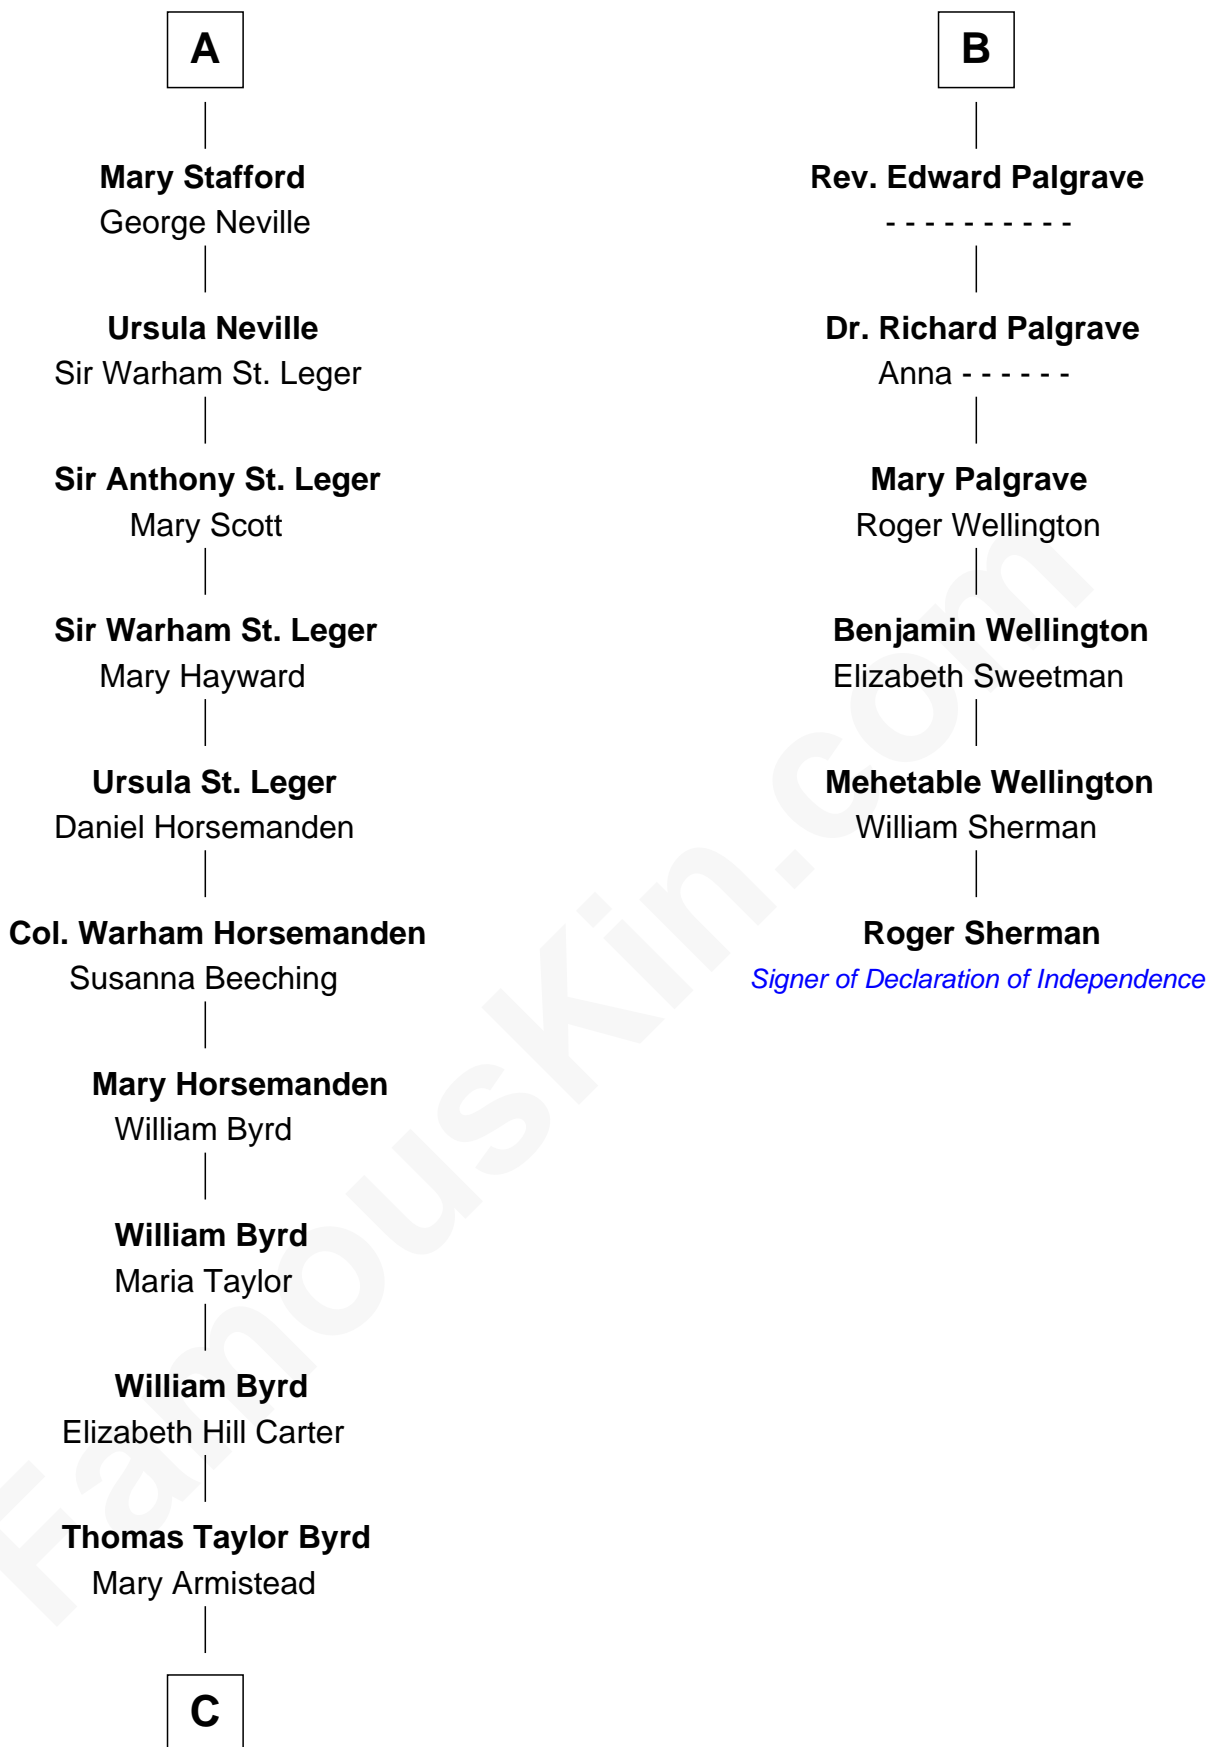

FamousKin.com Relationship Chart of

Harry F. Byrd

50th Governor of Virginia

12th cousin 8 times removed of

Roger Sherman

Signer of the Declaration of Independence

C

Richard Evelyn Byrd

Anne Harrison

Col. William Byrd

Jane Meriwether Rivers

Richard Evelyn Byrd

Eleanor Bolling Flood

Harry F. Byrd

50th Governor of Virginia

FamousKin.com