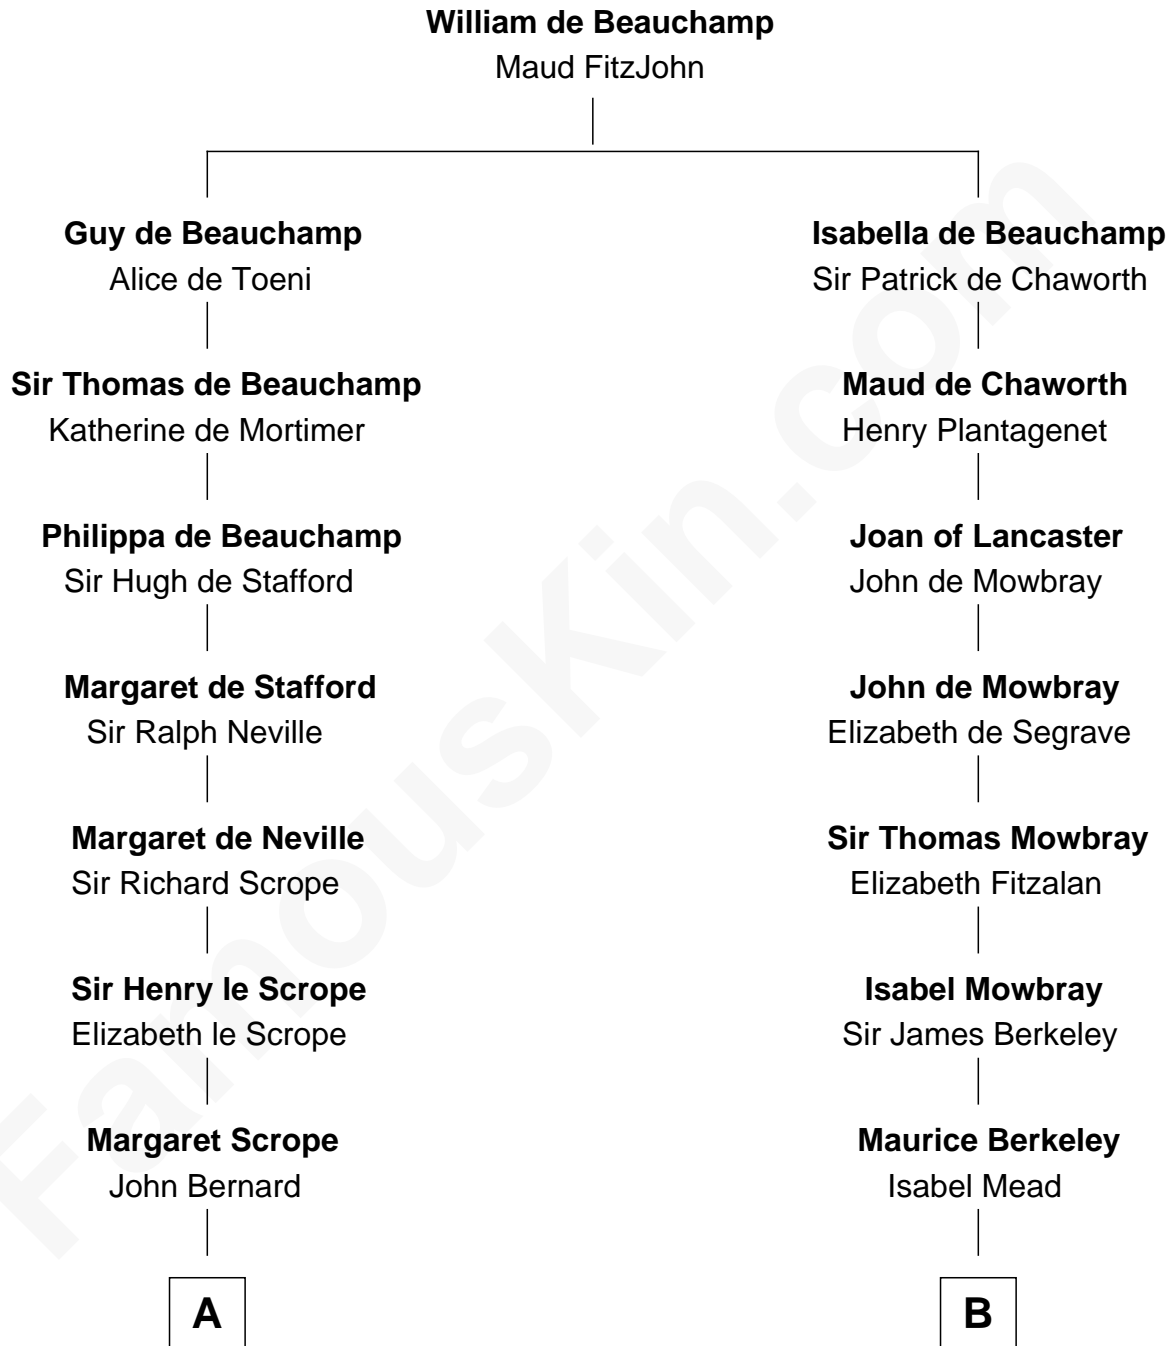

FamousKin.com Relationship Chart of

Harry F. Byrd

50th Governor of Virginia

19th cousin 1 time removed of

General Douglas MacArthur

U.S. Army - World War II

C

Col. William Byrd
Jane Meriwether Rivers

Richard Evelyn Byrd
Eleanor Bolling Flood

Harry F. Byrd
50th Governor of Virginia

D

Benjamin Barney Belcher
Olive -----

Aurelia Belcher
Arthur MacArthur

Gen. Arthur MacArthur
Mary Pinckney Hardy

General Douglas MacArthur
U.S. Army - World War II