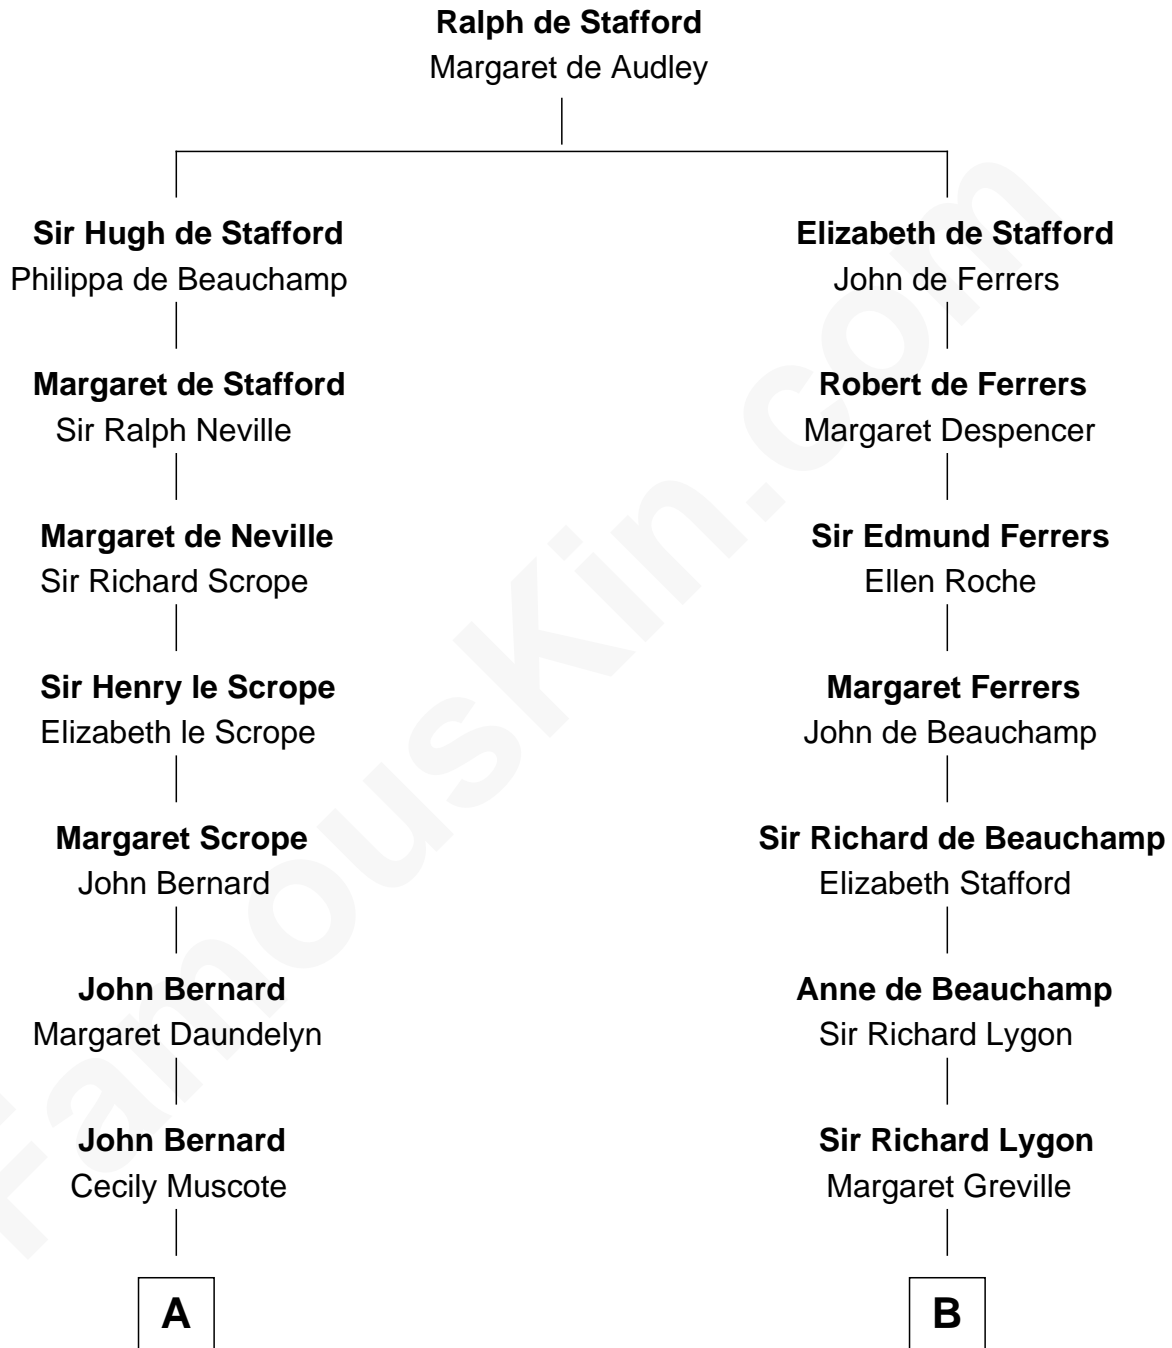

# FamousKin.com Relationship Chart of

**Harry F. Byrd**

*50th Governor of Virginia*

17th cousin 1 time removed of

**General Douglas MacArthur**

*U.S. Army - World War II*

C

Gen. Arthur MacArthur

Mary Pinckney Hardy

General Douglas MacArthur

*U.S. Army - World War II*

FamousKin.com