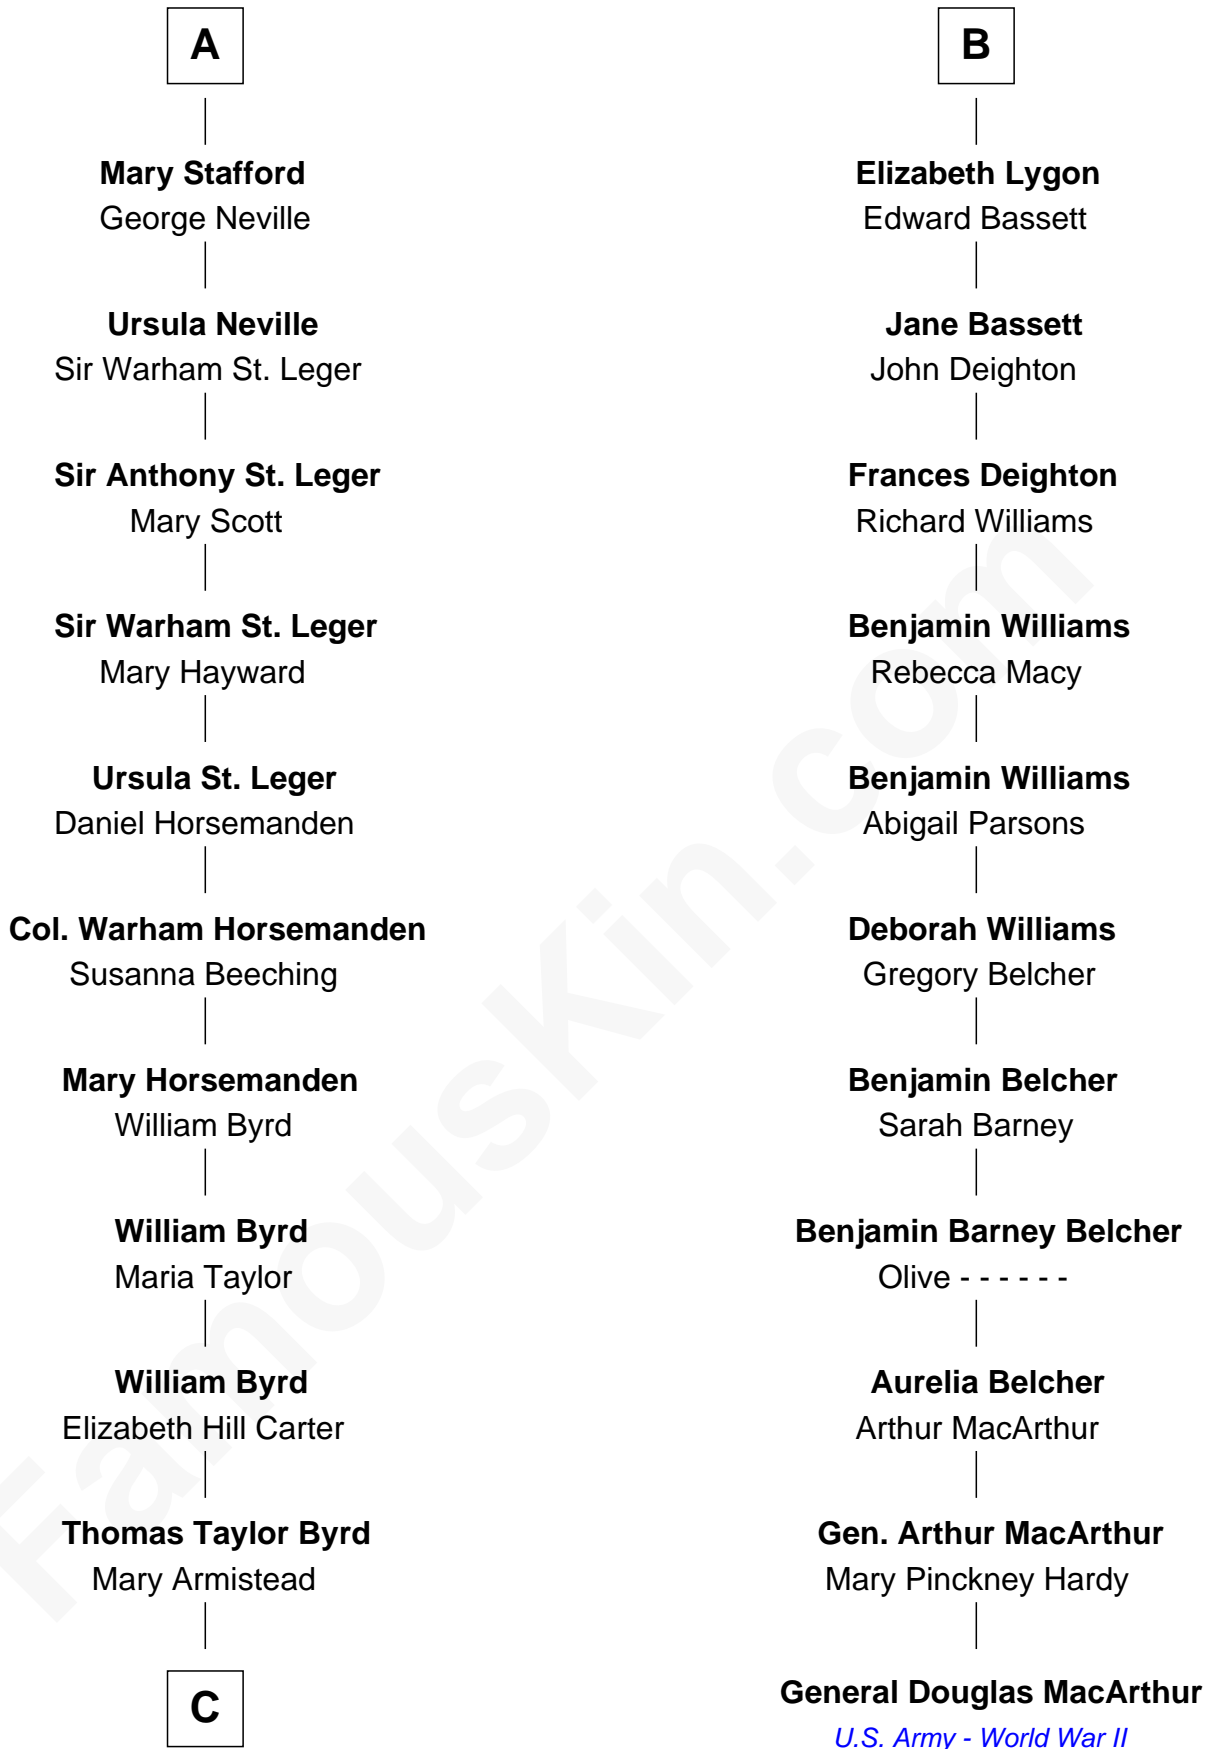

FamousKin.com Relationship Chart of

Harry F. Byrd

50th Governor of Virginia

17th cousin 3 times removed of

General Douglas MacArthur

U.S. Army - World War II

C

Richard Evelyn Byrd

Anne Harrison

Col. William Byrd
Jane Meriwether Rivers

Richard Evelyn Byrd
Eleanor Bolling Flood

Harry F. Byrd
50th Governor of Virginia

FamousKin.com