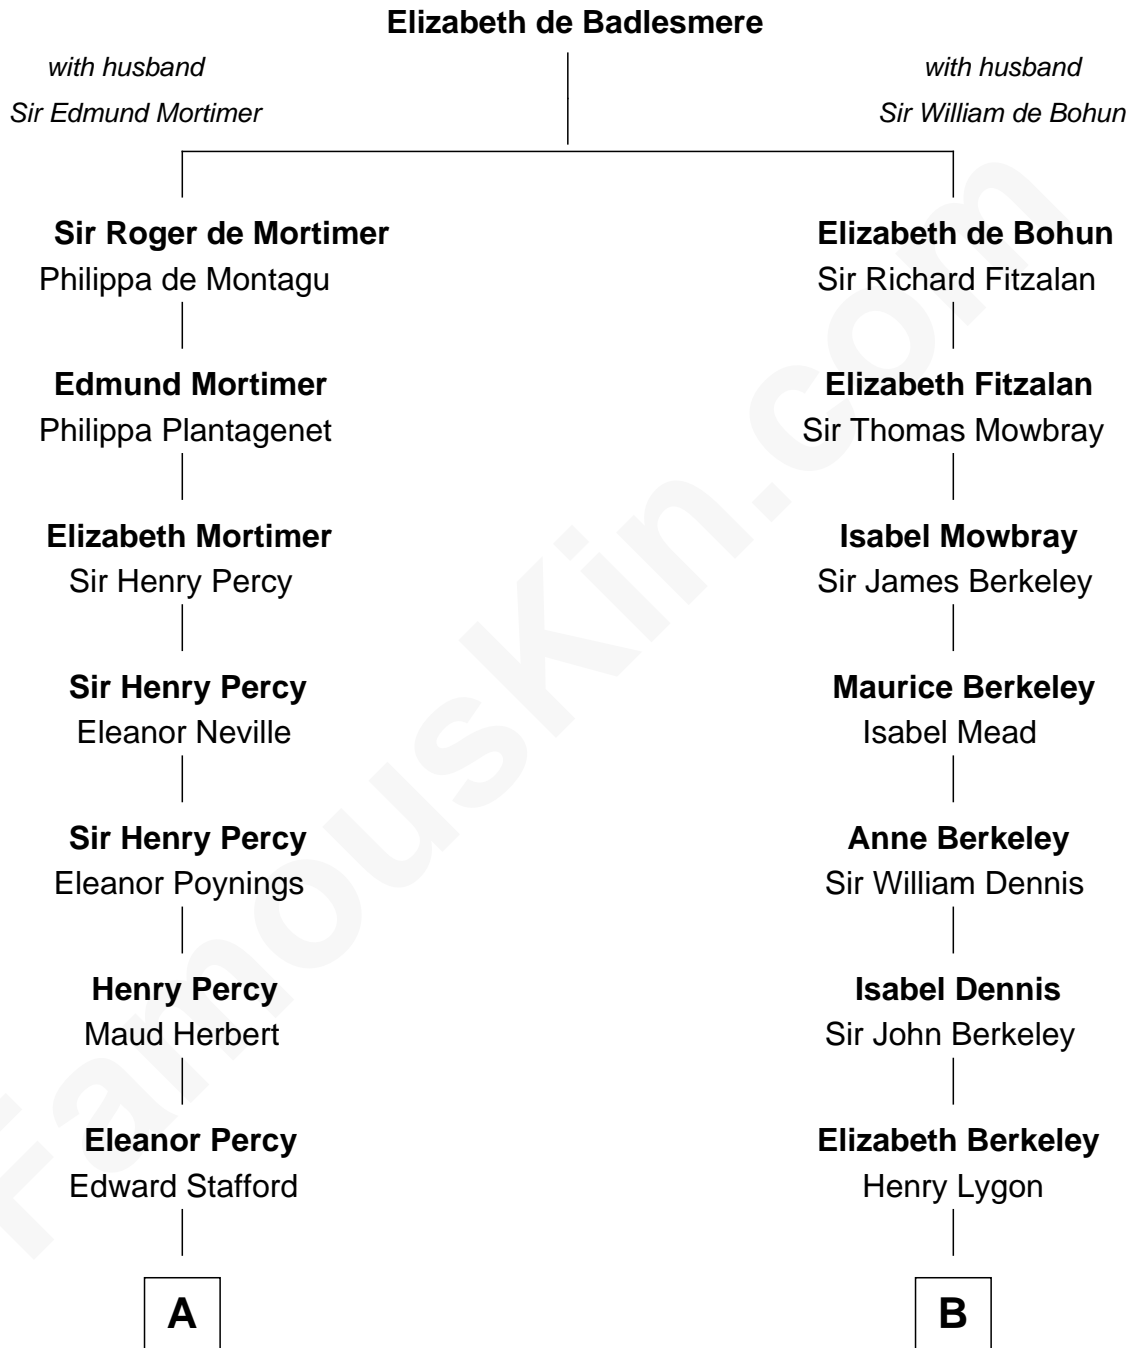

FamousKin.com Relationship Chart of

Harry F. Byrd

50th Governor of Virginia

17th cousin 3 times removed of

General Douglas MacArthur

U.S. Army - World War II

C

Richard Evelyn Byrd

Anne Harrison

Col. William Byrd
Jane Meriwether Rivers

Richard Evelyn Byrd
Eleanor Bolling Flood

Harry F. Byrd
50th Governor of Virginia

FamousKin.com