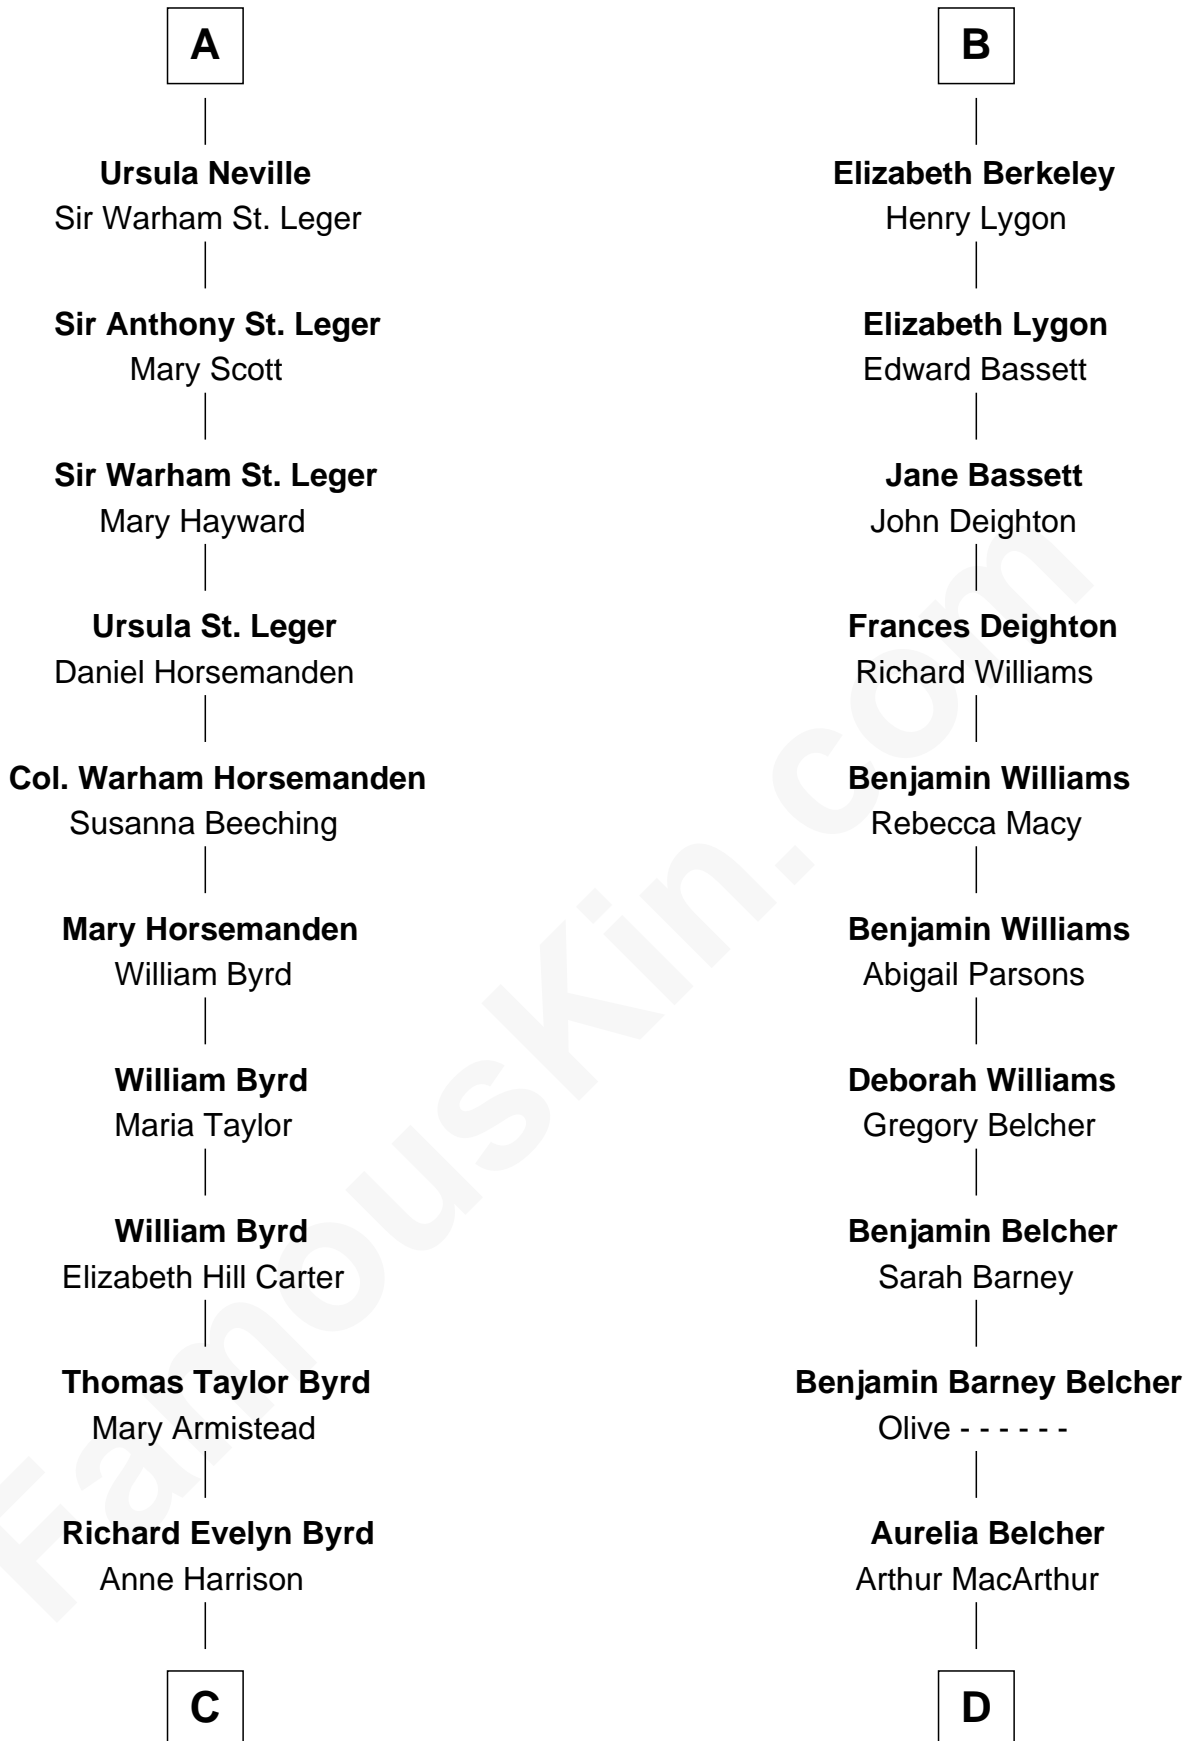

# FamousKin.com Relationship Chart of

**Harry F. Byrd**

*50th Governor of Virginia*

18th cousin 1 time removed of

**General Douglas MacArthur**

*U.S. Army - World War II*

**Sir Maurice de Berkeley**

Eve la Zouche

Margaret - - - - -

**Thomas Berkeley**

Catherine Botetourte

**Maurice Berkeley**

Johanna Denham

**Maurice Berkeley**

Ellen Montfort

**Sir William Berkeley**

Anne Stafford

**Richard Berkeley**

Elizabeth Conningsby

**Sir John Berkeley**

Isabel Dennis

**B**

**C**

**Col. William Byrd**  
Jane Meriwether Rivers

**Richard Evelyn Byrd**  
Eleanor Bolling Flood

**Harry F. Byrd**  
*50th Governor of Virginia*

**D**

**Gen. Arthur MacArthur**  
Mary Pinckney Hardy

**General Douglas MacArthur**  
*U.S. Army - World War II*