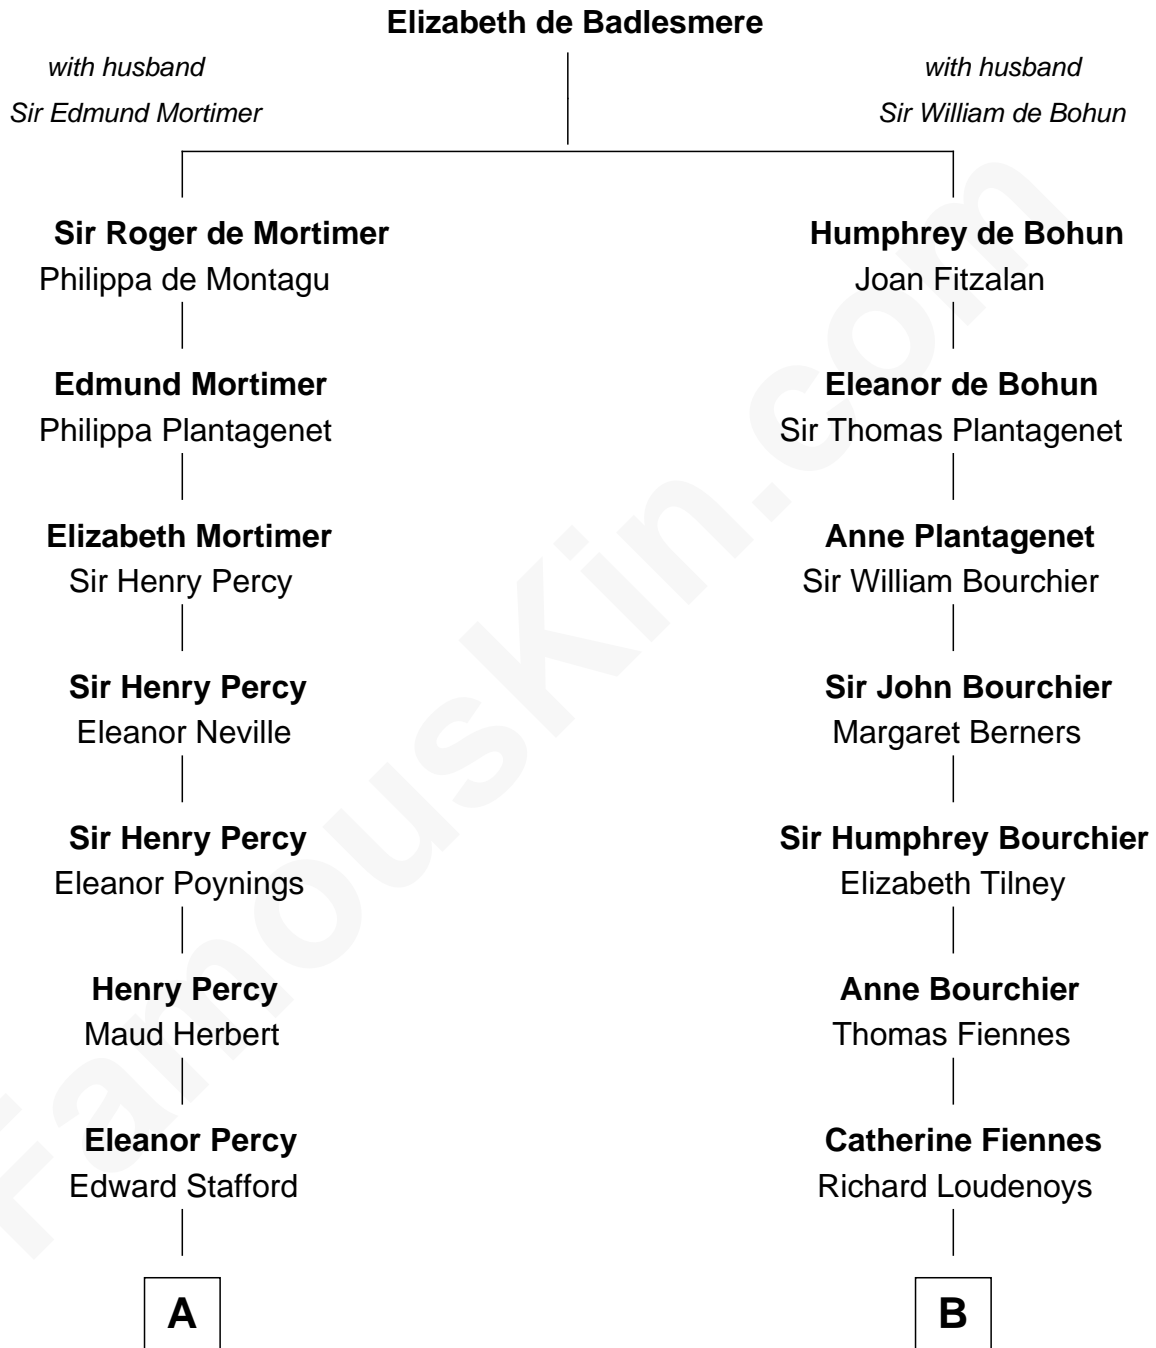

FamousKin.com Relationship Chart of

Harry F. Byrd

50th Governor of Virginia

19th cousin 1 time removed of

Frank Lloyd Wright

American Architect

C

Richard Evelyn Byrd
Anne Harrison

Col. William Byrd
Jane Meriwether Rivers

Richard Evelyn Byrd
Eleanor Bolling Flood

Harry F. Byrd
50th Governor of Virginia

D

Rev. David Wright
Abigail Goddard

William Carey Wright
Anna Lloyd Jones

Frank Lloyd Wright
American Architect