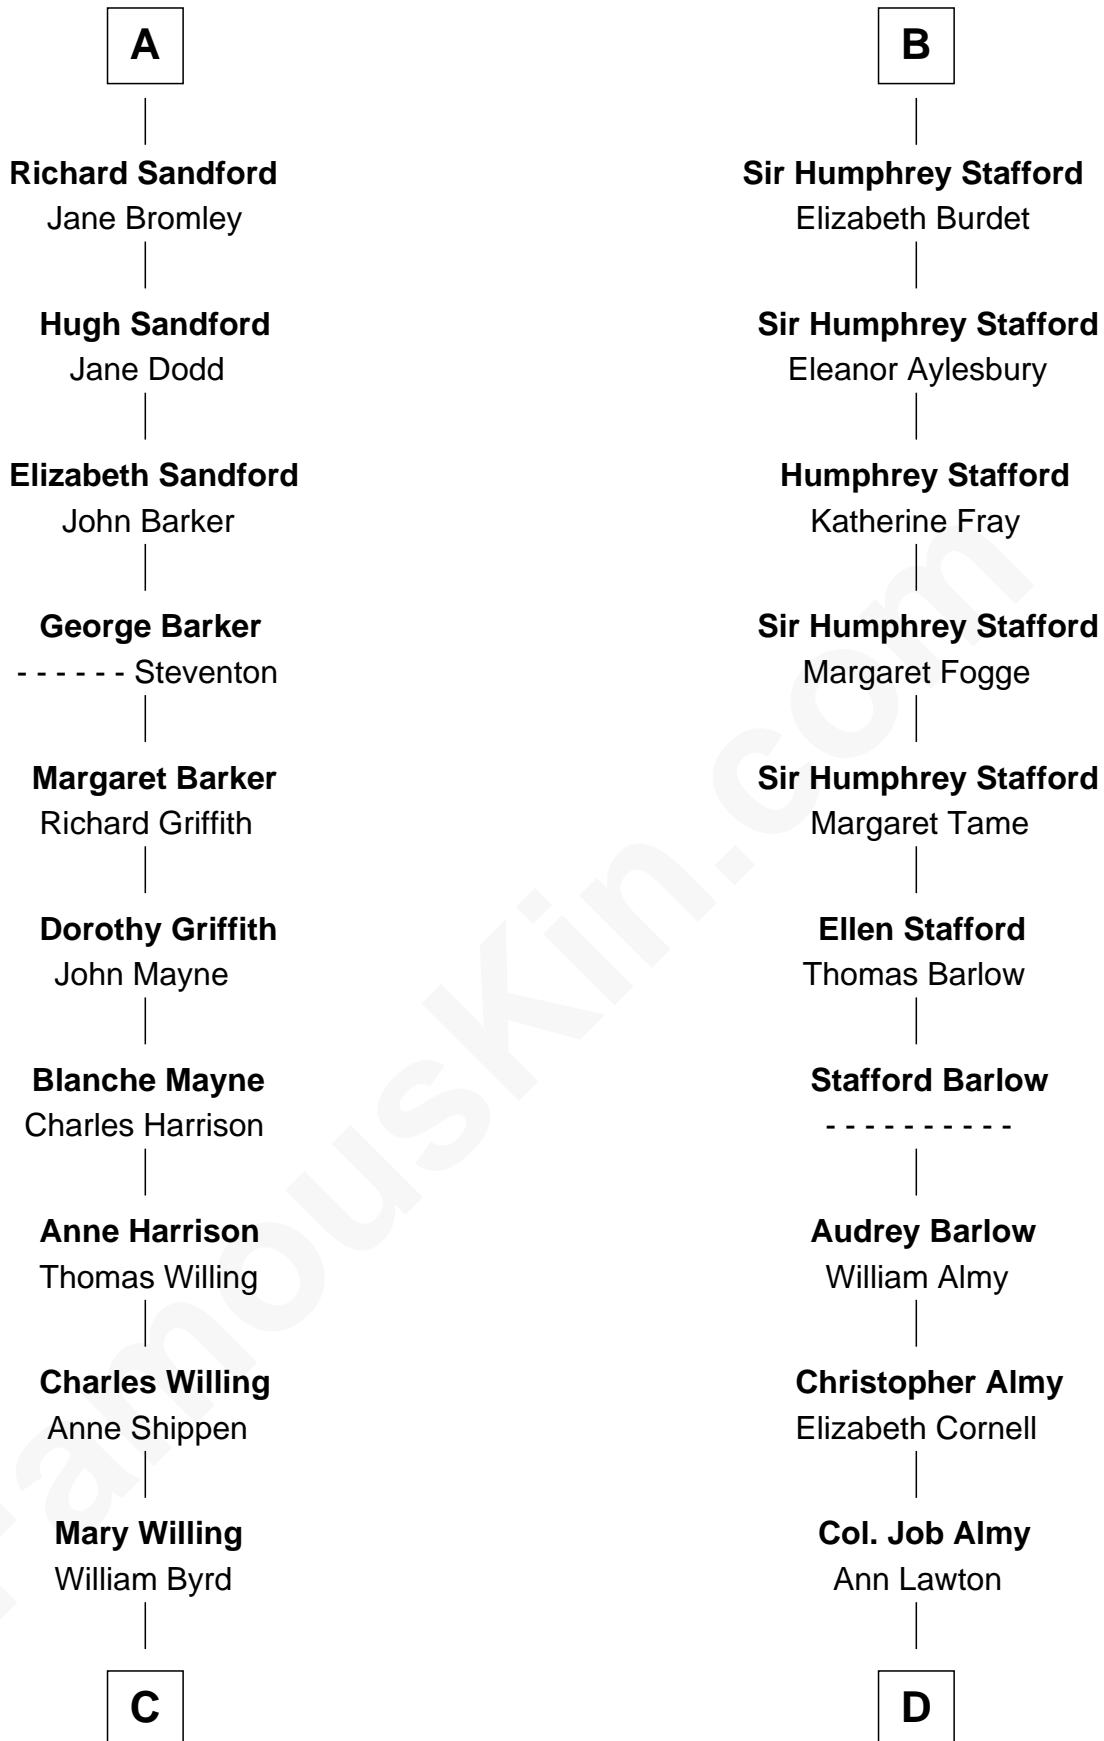

# FamousKin.com Relationship Chart of

**Harry F. Byrd**

*50th Governor of Virginia*

18th cousin 3 times removed of

**William Ellery**

*Signer of the Declaration of Independence*

**Sir Ralph de Somery**

Margaret le Gras

Nichole d'Aubenev

**Margaret de Somery**

Ralph Basset

**Ralph Basset**

Hawise - - - - -

**Margaret Basset**

Edmund de Stafford

**Ralph de Stafford**

Katherine de Hastang

**Margaret Stafford**

Sir John Stafford

**Ralph Stafford**

Maud de Hastang

**B**

**C**

**Evelyn Taylor Byrd**

Benjamin Harrison

**Anne Harrison**

Richard Evelyn Byrd

**Col. William Byrd**

Jane Meriwether Rivers

**Richard Evelyn Byrd**

Eleanor Bolling Flood

**Harry F. Byrd**