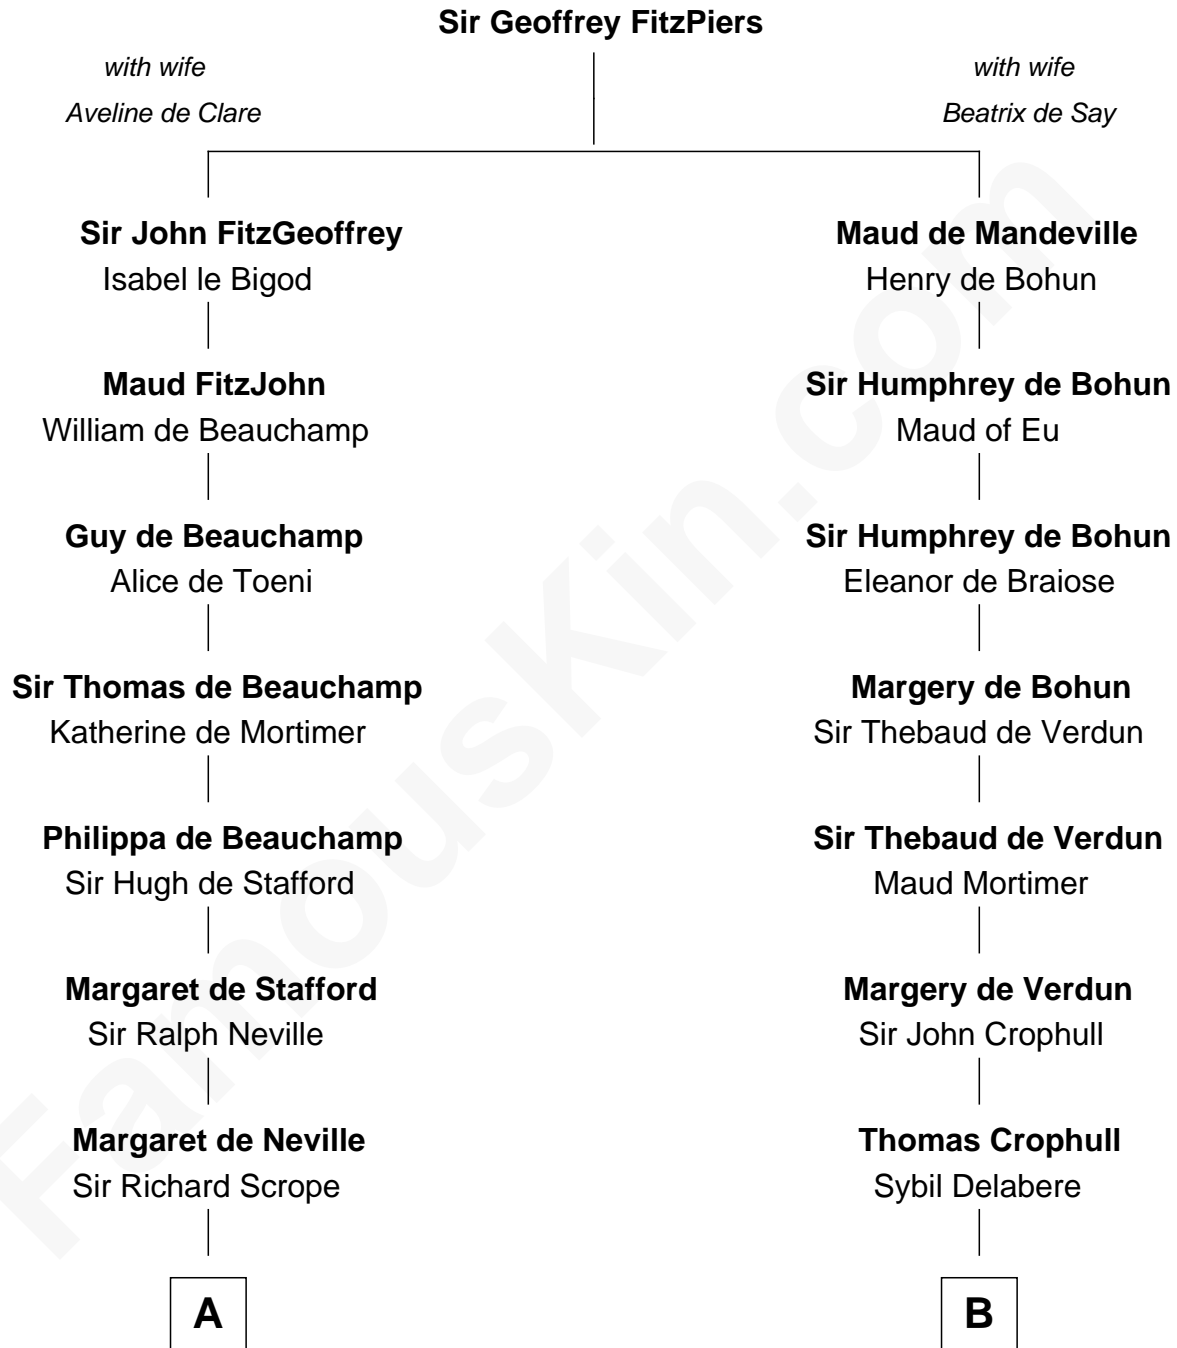

FamousKin.com Relationship Chart of

Harry F. Byrd

50th Governor of Virginia

20th cousin 1 time removed of

Button Gwinnett

Signer of the Declaration of Independence

C

Benjamin Harrison

Evelyn Taylor Byrd

Anne Harrison

Richard Evelyn Byrd

Col. William Byrd

Jane Meriwether Rivers

Richard Evelyn Byrd

Eleanor Bolling Flood

Harry F. Byrd