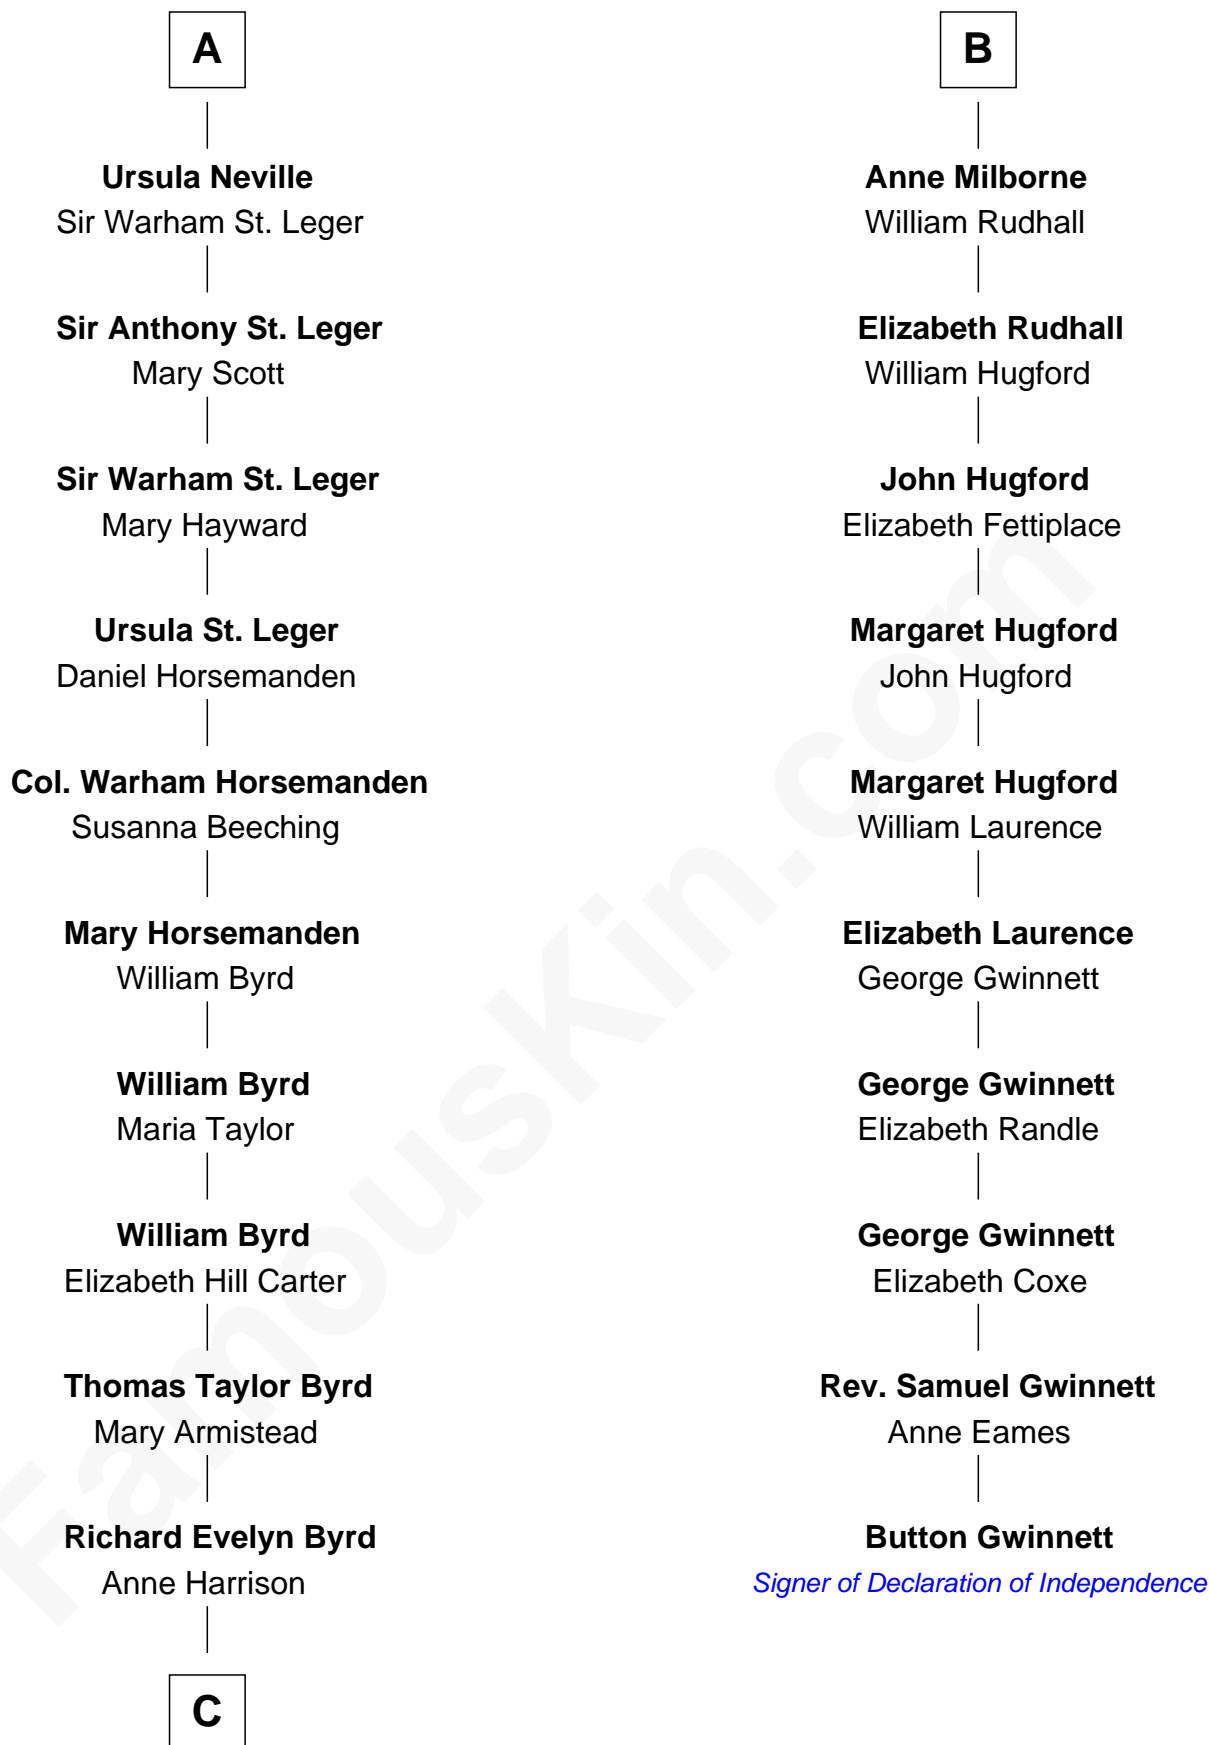

# FamousKin.com Relationship Chart of

**Harry F. Byrd**

*50th Governor of Virginia*

16th cousin 3 times removed of

**Button Gwinnett**

*Signer of the Declaration of Independence*

**Sir Edmund Mortimer**

Margaret de Fiennes

**C**

—  
**Col. William Byrd**  
Jane Meriwether Rivers

—  
**Richard Evelyn Byrd**  
Eleanor Bolling Flood

—  
**Harry F. Byrd**  
*50th Governor of Virginia*

FamousKin.com