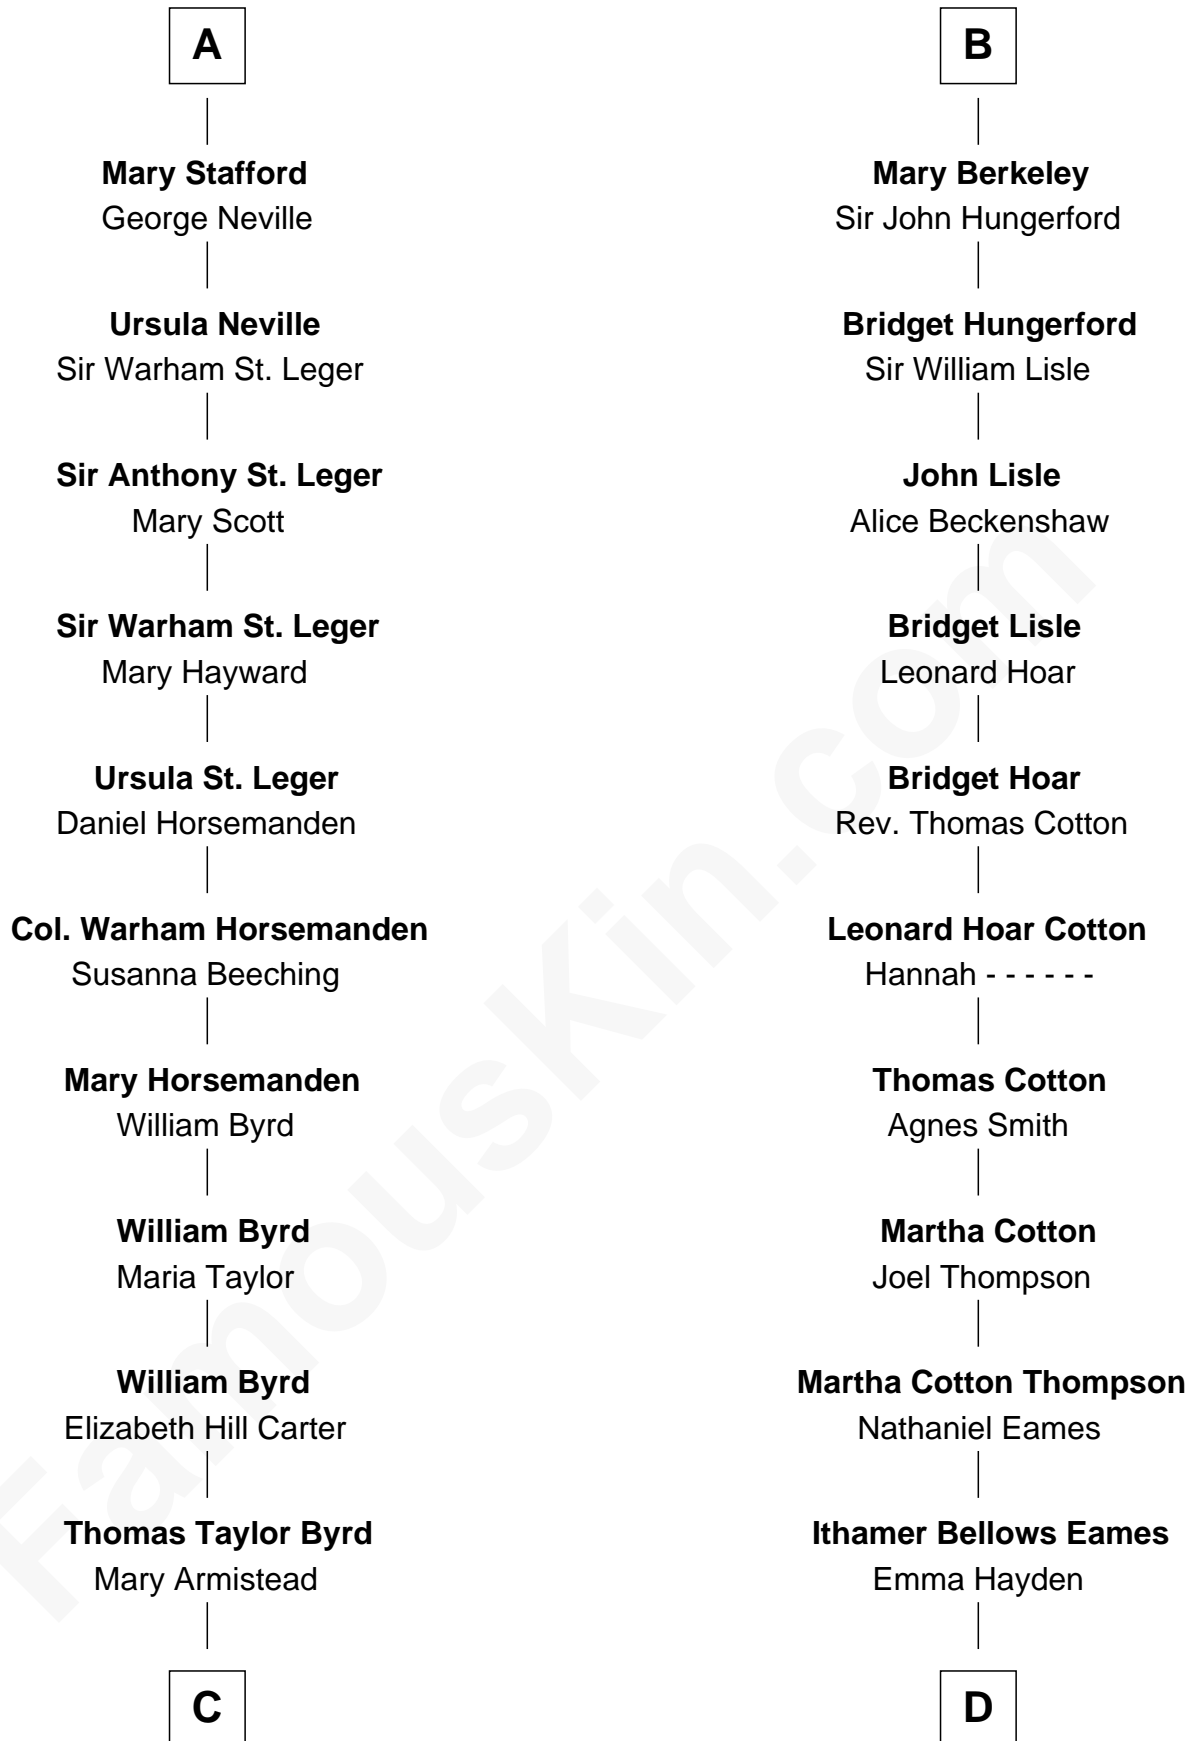

FamousKin.com Relationship Chart of

Harry F. Byrd

50th Governor of Virginia

18th cousin 2 times removed of

Clare Eames

Silent Movie Actress

C

Richard Evelyn Byrd

Anne Harrison

Col. William Byrd
Jane Meriwether Rivers

Richard Evelyn Byrd
Eleanor Bolling Flood

Harry F. Byrd
50th Governor of Virginia

D

Harold Hayden Eames

Clare Hamilton

Clare Eames
Silent Movie Actress