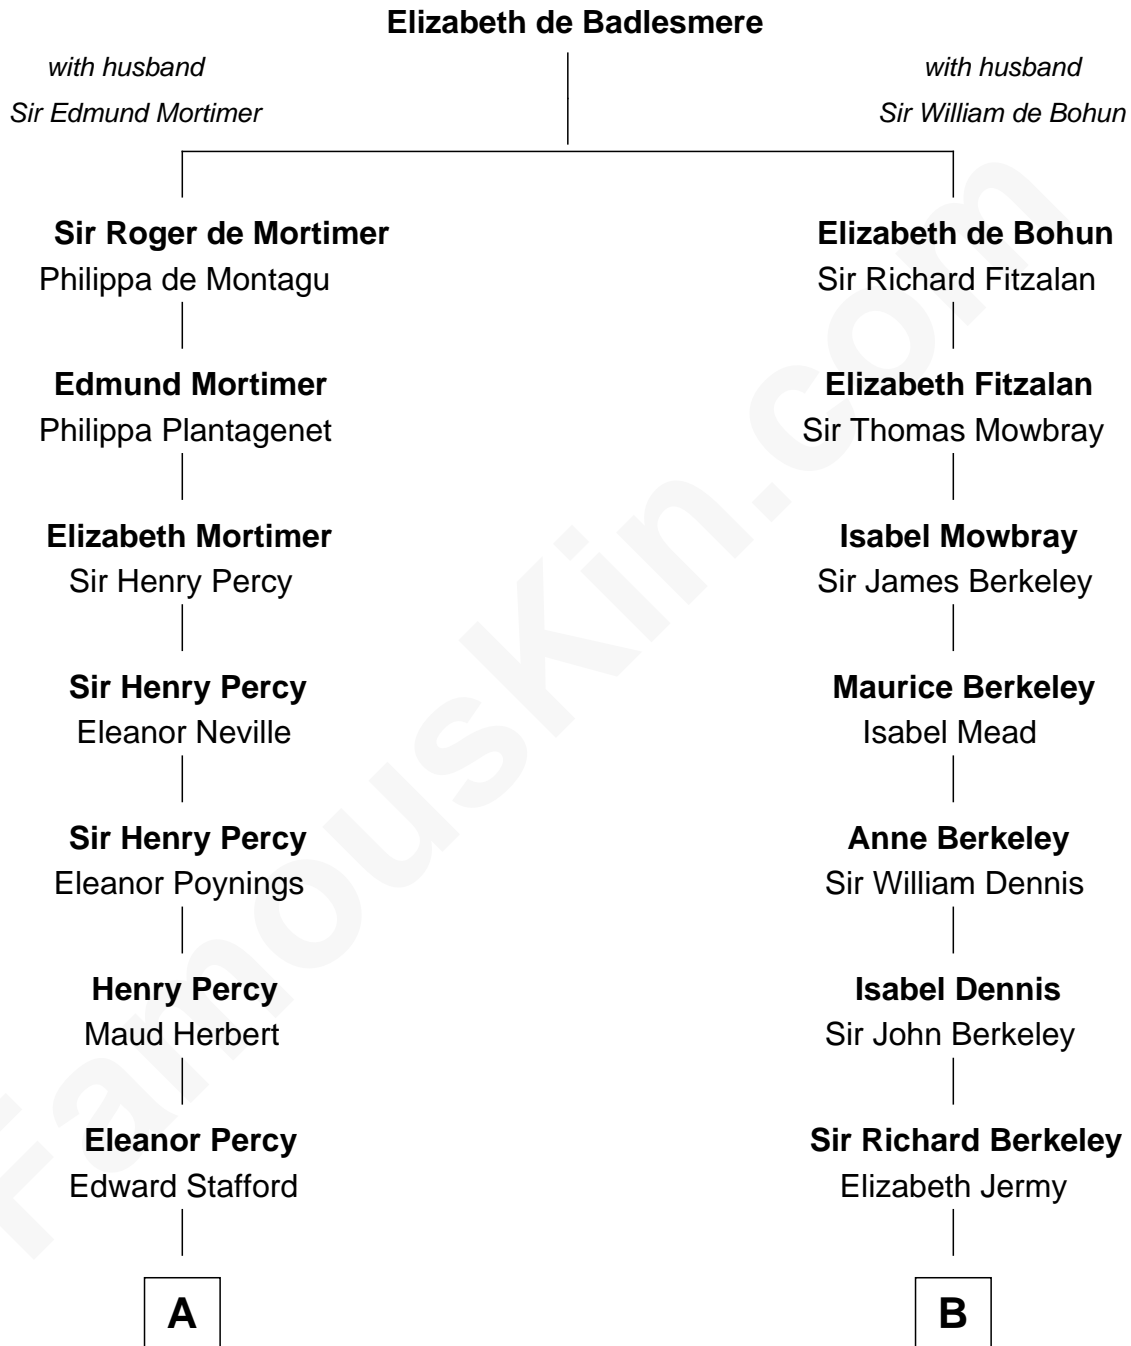

FamousKin.com Relationship Chart of

Harry F. Byrd

50th Governor of Virginia

18th cousin 2 times removed of

Clare Eames

Silent Movie Actress

C

Richard Evelyn Byrd

Anne Harrison

Col. William Byrd
Jane Meriwether Rivers

Richard Evelyn Byrd
Eleanor Bolling Flood

Harry F. Byrd
50th Governor of Virginia

D

Harold Hayden Eames

Clare Hamilton

Clare Eames
Silent Movie Actress