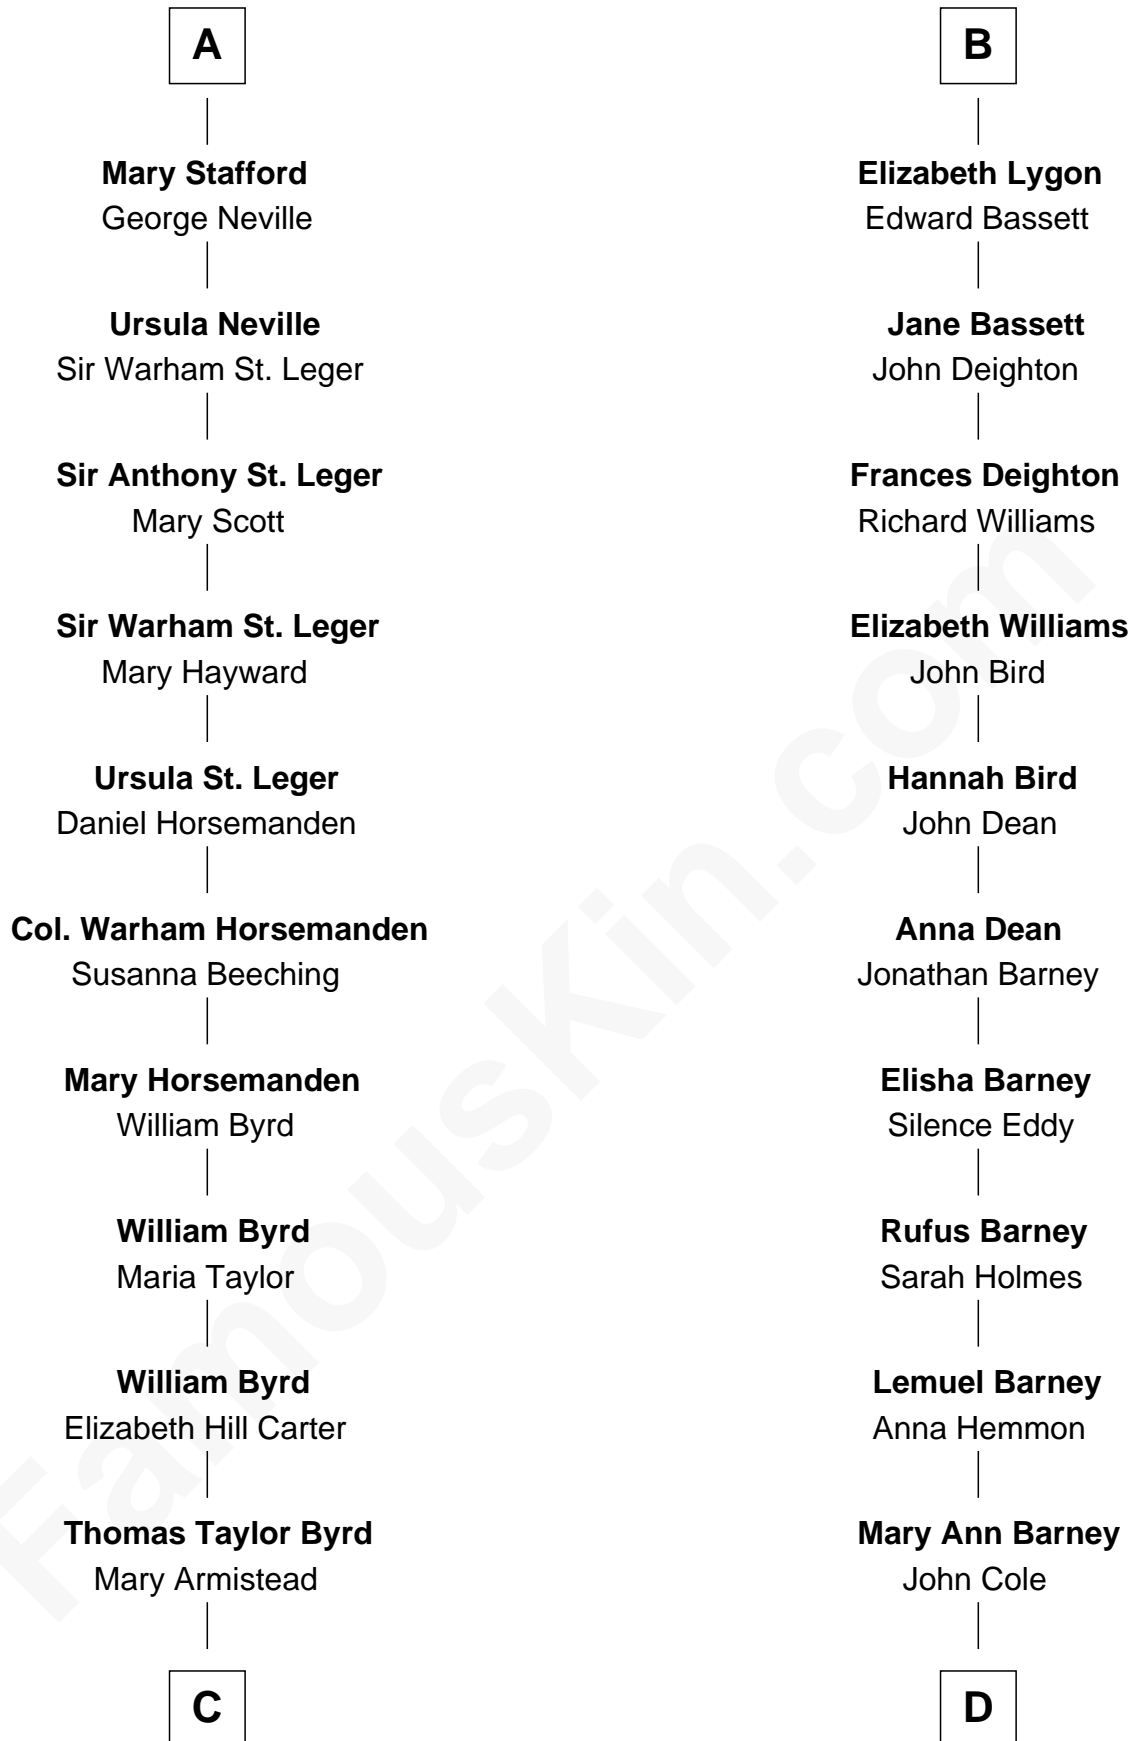

FamousKin.com Relationship Chart of

Harry F. Byrd

50th Governor of Virginia

20th cousin 1 time removed of

Michael Lookinland

TV Actor

C

Richard Evelyn Byrd

Anne Harrison

Col. William Byrd
Jane Meriwether Rivers

Richard Evelyn Byrd
Eleanor Bolling Flood

Harry F. Byrd
50th Governor of Virginia

D

Rufus Lemuel Cole

Matilda M. Hall

Nellie M. Cole
John Andrew Lookinland