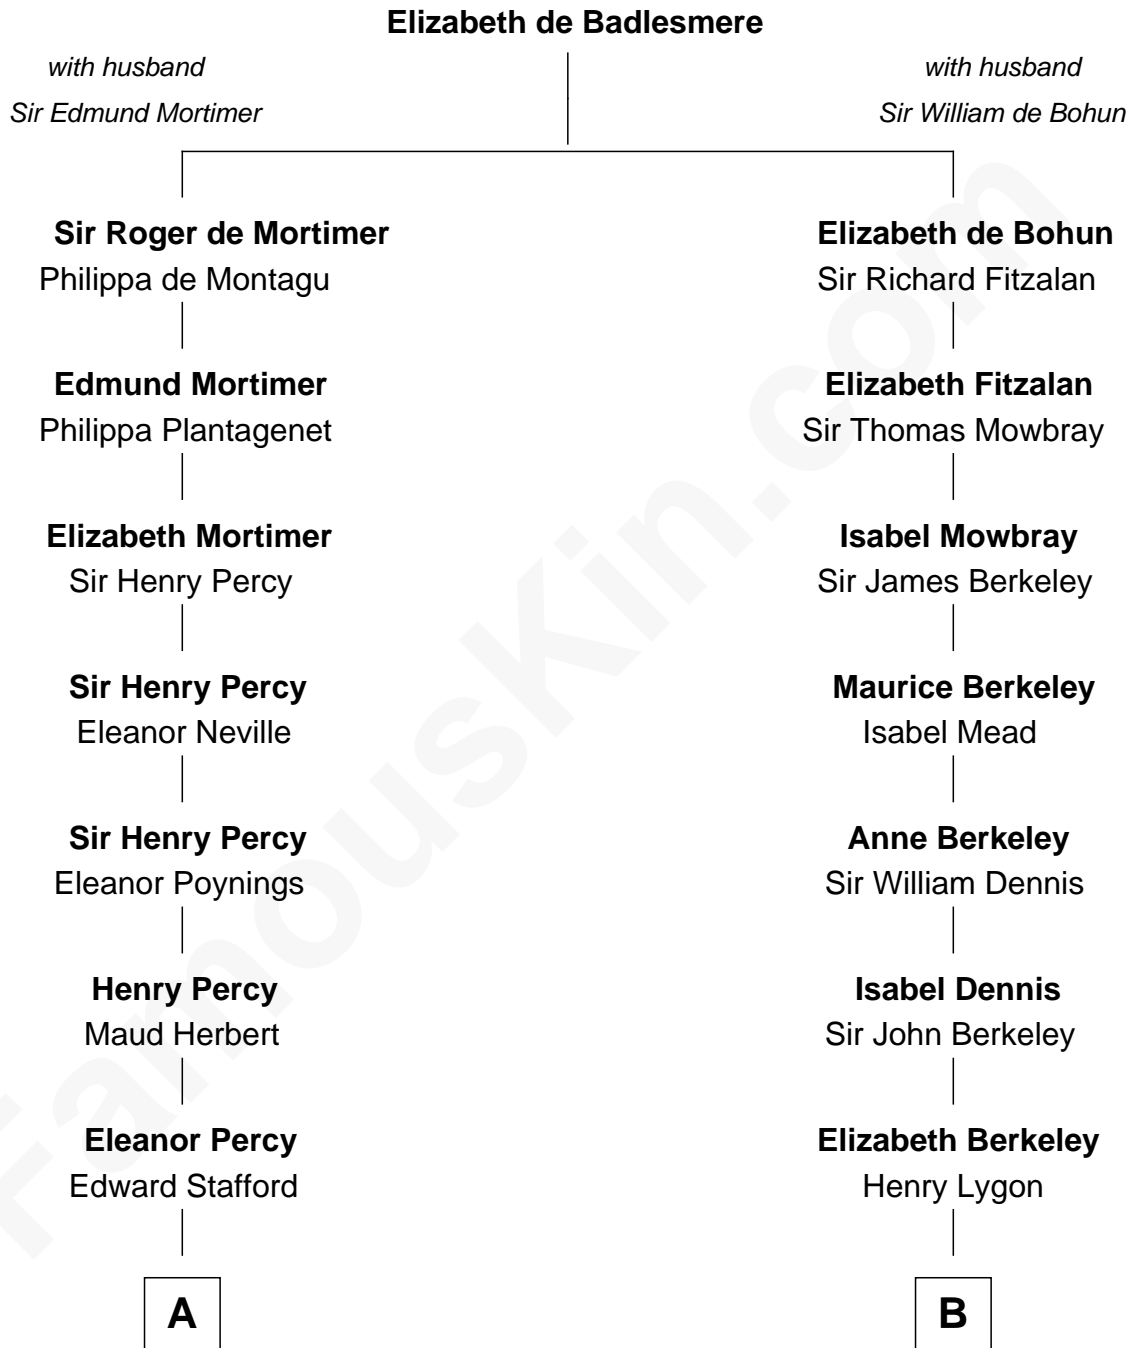

FamousKin.com Relationship Chart of

Harry F. Byrd

50th Governor of Virginia

20th cousin 1 time removed of

Michael Lookinland

TV Actor

C

Richard Evelyn Byrd

Anne Harrison

Col. William Byrd
Jane Meriwether Rivers

Richard Evelyn Byrd
Eleanor Bolling Flood

Harry F. Byrd
50th Governor of Virginia

D

Rufus Lemuel Cole

Matilda M. Hall

Nellie M. Cole
John Andrew Lookinland