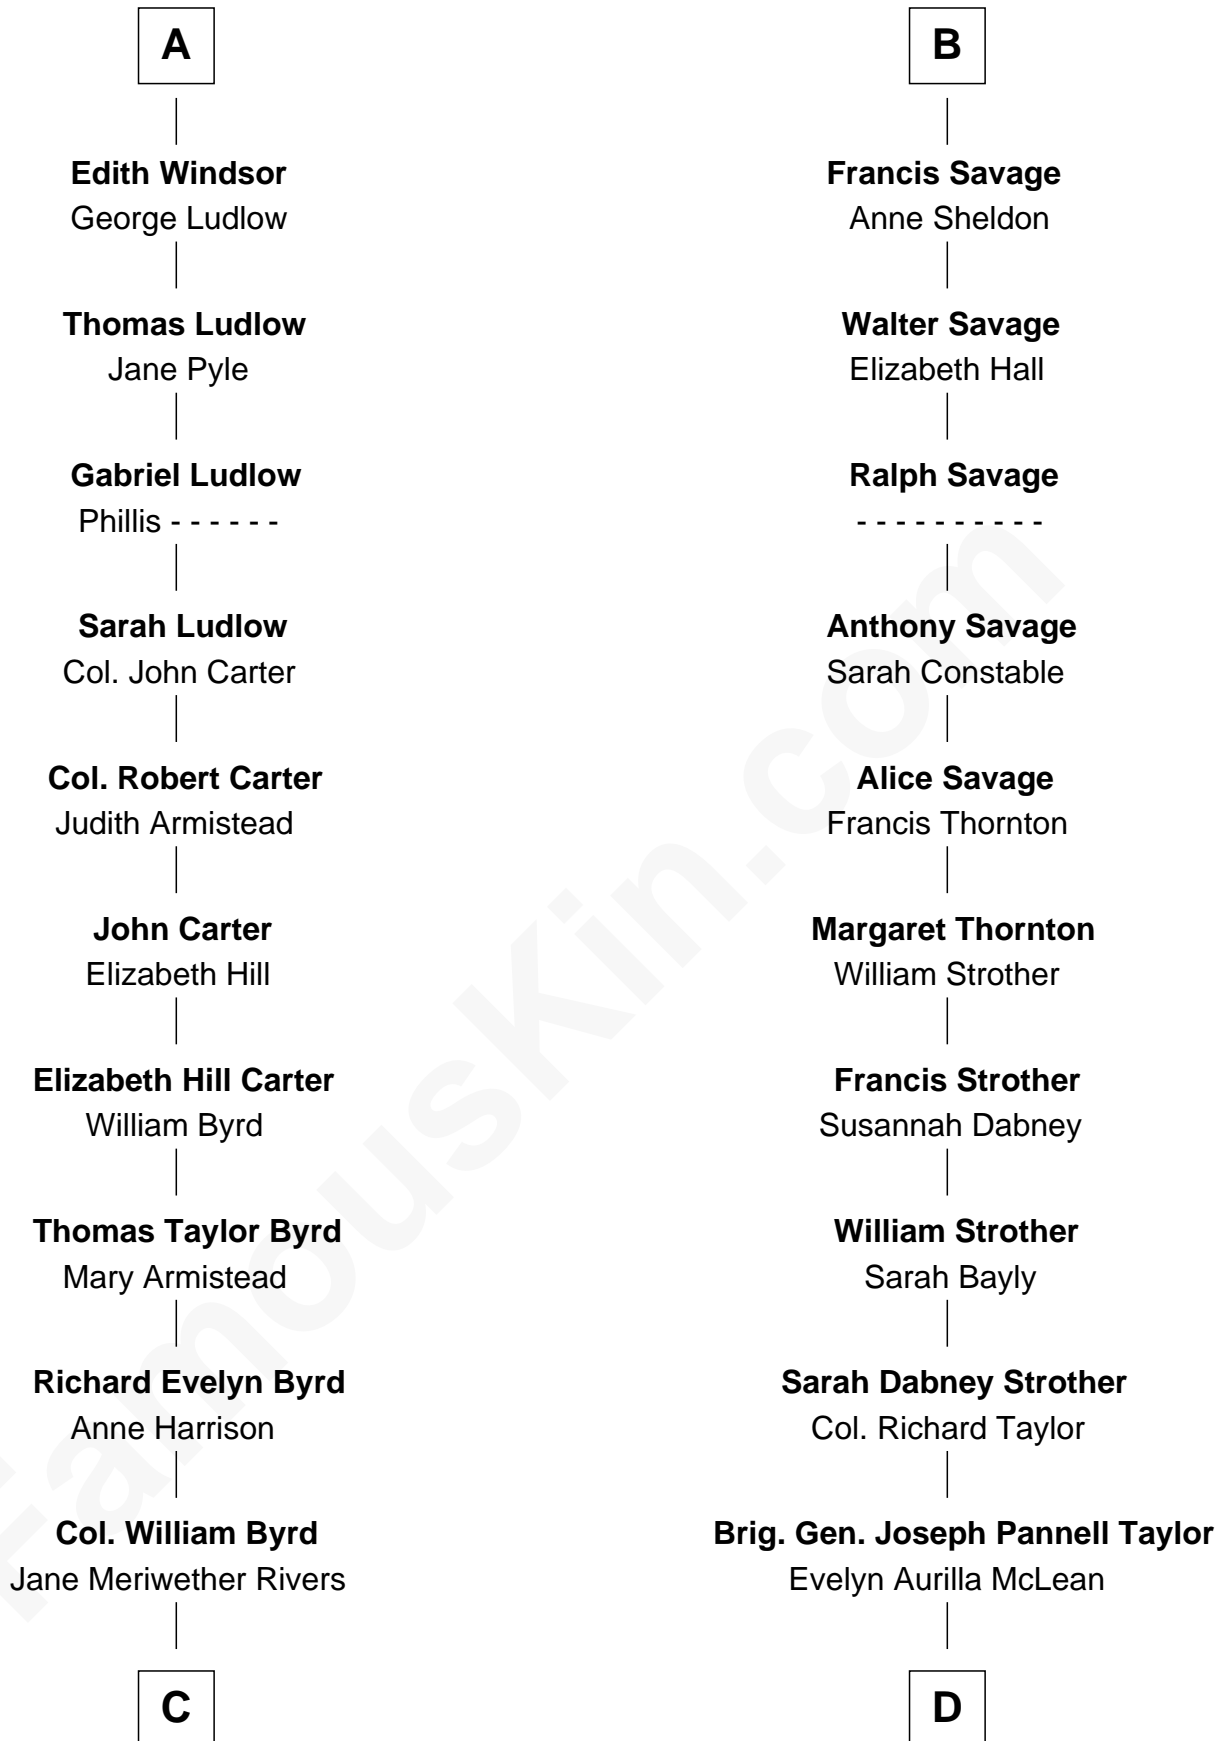

# FamousKin.com Relationship Chart of

**Harry F. Byrd**

*50th Governor of Virginia*

18th cousin 3 times removed of

**Parker Stevenson**

*TV and Movie Actor*

**Humphrey de Bohun**

Elizabeth Plantagenet

**C**

**Richard Evelyn Byrd**  
Eleanor Bolling Flood

**Harry F. Byrd**  
*50th Governor of Virginia*

**D**

**Col. Joseph Hancock Taylor**  
Mary Montgomery Meigs

**Evelyn Taylor**  
Eli Kirk Price

**Philip Price**  
Sarah Meade Harrison

**Sarah Meade Price**  
Richard Stevenson Parker

**Parker Stevenson**  
*TV and Movie Actor*