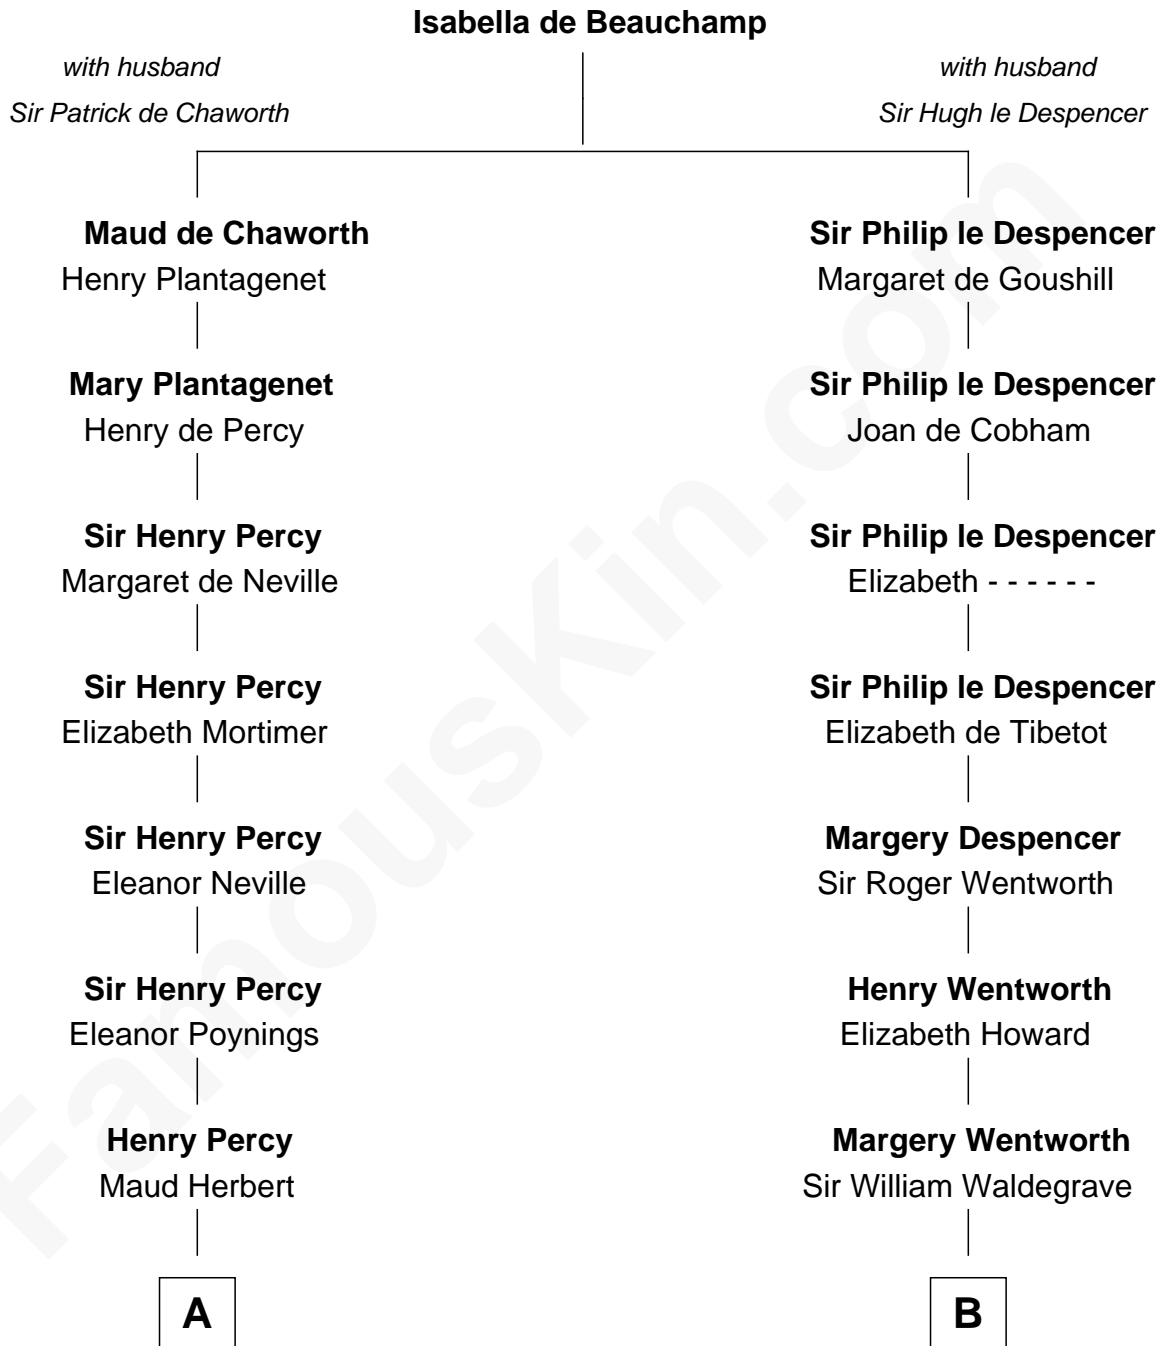

# FamousKin.com Relationship Chart of

**Harry F. Byrd**

*50th Governor of Virginia*

**21st cousin of**

**Bob Moore**

*Co-Founder, Bob's Red Mill*

**C**

**Thomas Taylor Byrd**

Mary Armistead

**Richard Evelyn Byrd**

Anne Harrison

**Col. William Byrd**

Jane Meriwether Rivers

**Richard Evelyn Byrd**

Eleanor Bolling Flood

**Harry F. Byrd**

*50th Governor of Virginia*

**D**

**Morris Fox**

Sarah A. Smith

**Violette Fox**

Daniel Francis Learnard

**Clinton Morris Learnard**

Gertrude Maud Yost

**Doris Dell Learnard**

Kenneth Earl Moore

**Bob Moore**

*Co-Founder, Bob's Red Mill*