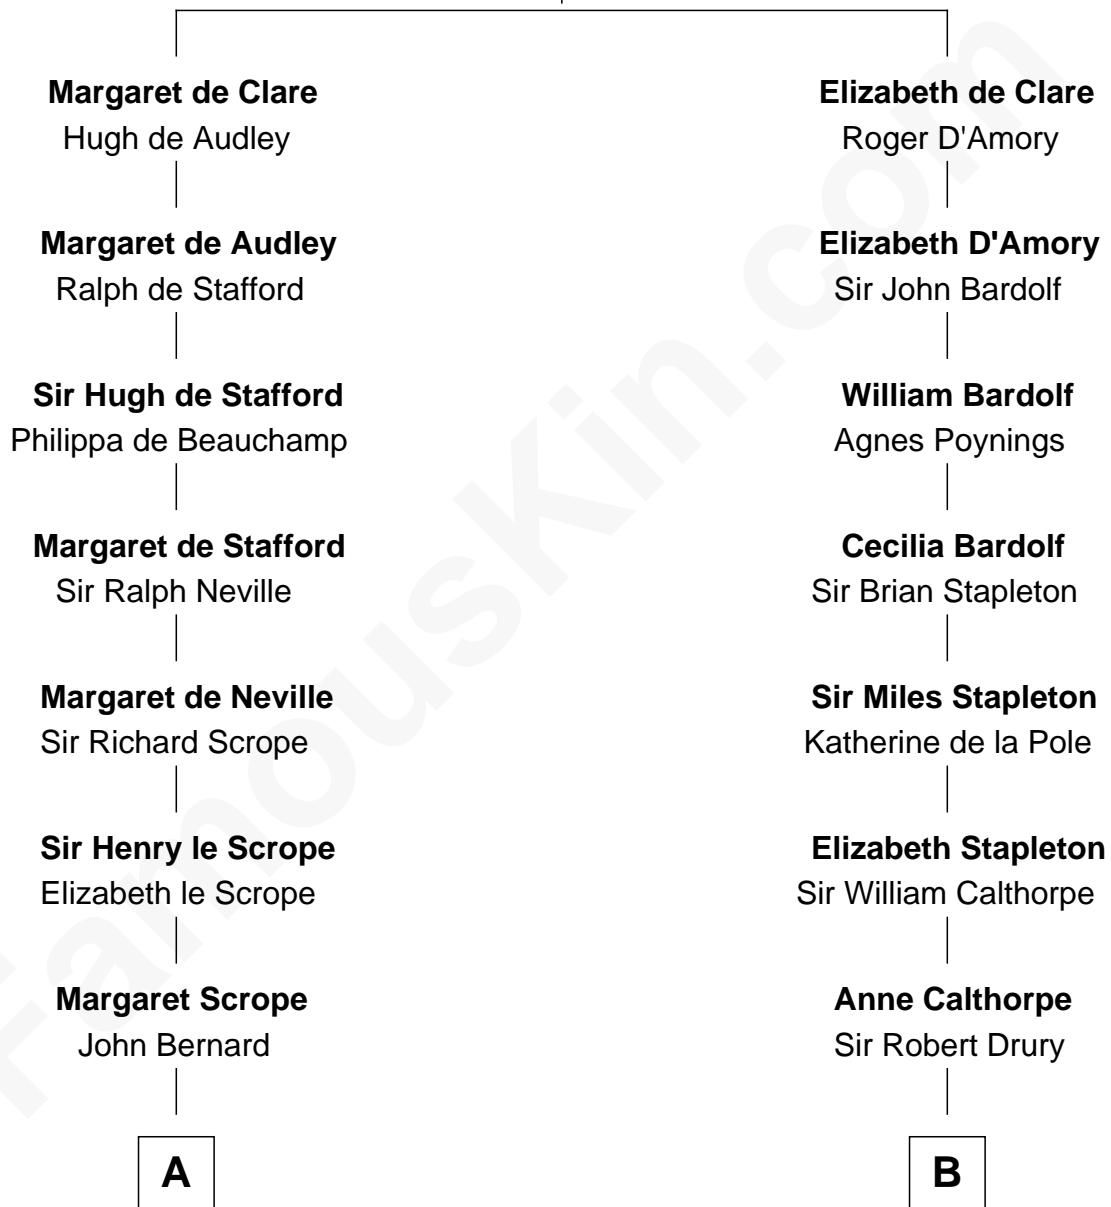

# FamousKin.com Relationship Chart of

**Harry F. Byrd**

*50th Governor of Virginia*

19th cousin 2 times removed of

**Bob Moore**

*Co-Founder, Bob's Red Mill*

**Sir Gilbert de Clare**

Joan of Acre

**C**

**Col. William Byrd**  
Jane Meriwether Rivers

**Richard Evelyn Byrd**  
Eleanor Bolling Flood

**Harry F. Byrd**  
*50th Governor of Virginia*

**D**

**Morris Fox**  
Sarah A. Smith

**Violette Fox**  
Daniel Francis Learnard

**Clinton Morris Learnard**  
Gertrude Maud Yost

**Doris Dell Learnard**  
Kenneth Earl Moore

**Bob Moore**  
*Co-Founder, Bob's Red Mill*