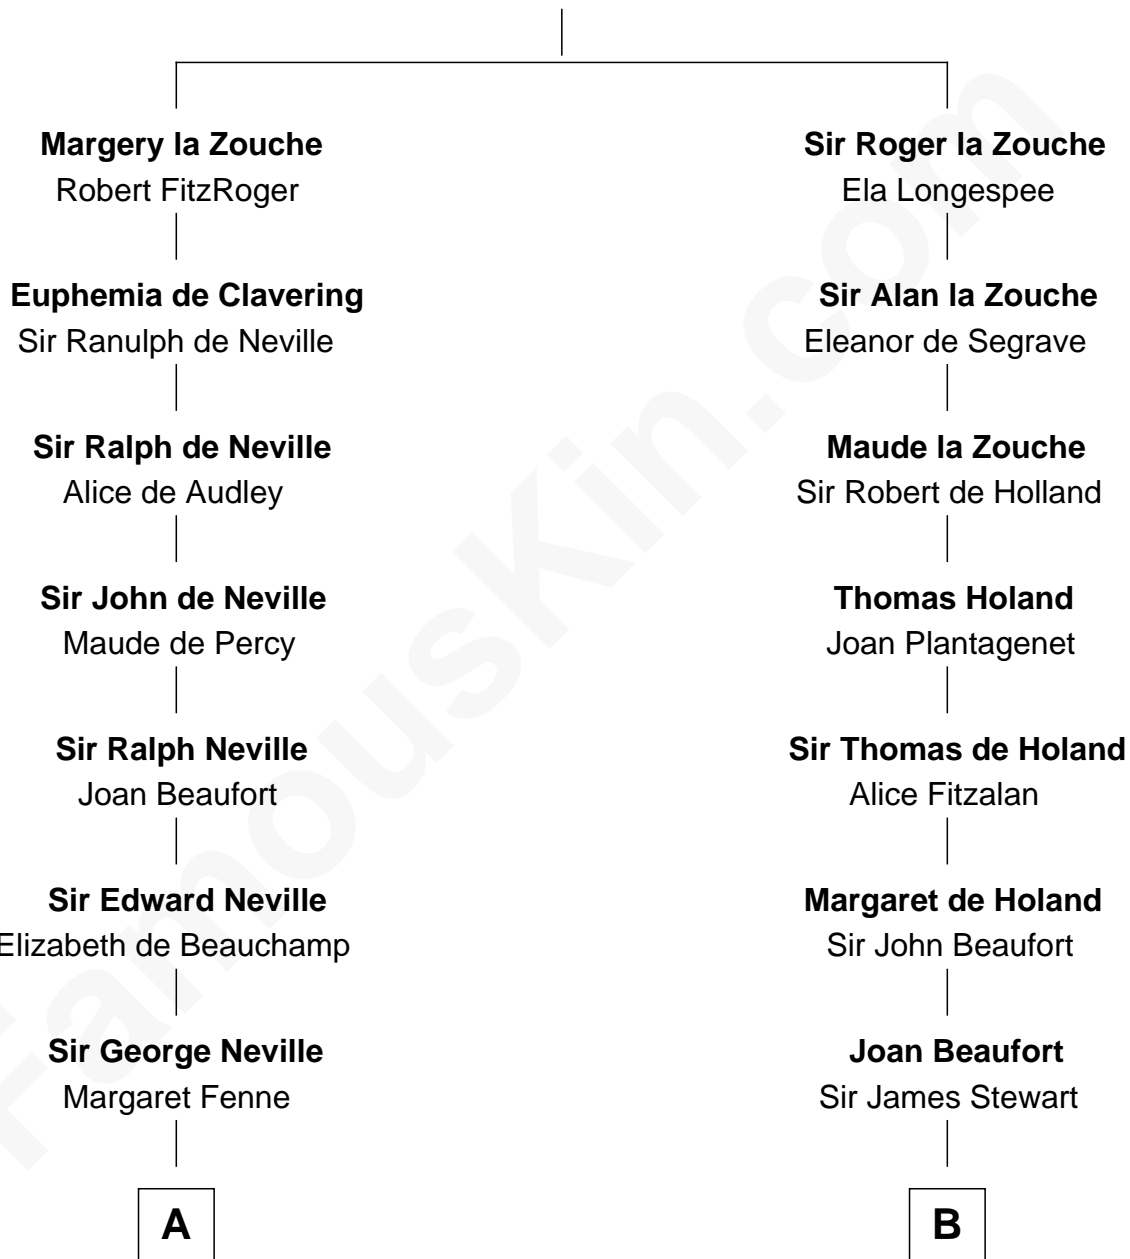

FamousKin.com Relationship Chart of

Harry F. Byrd

50th Governor of Virginia

20th cousin 1 time removed of

Johnny Mercer

Songwriter and Co-Founder of Capitol Records

Alan la Zouche

Ellen de Quincy

C

Richard Evelyn Byrd

Anne Harrison

Col. William Byrd
Jane Meriwether Rivers

Richard Evelyn Byrd
Eleanor Bolling Flood

Harry F. Byrd
50th Governor of Virginia

D

Louisa Griffin
Col. Hugh Mercer