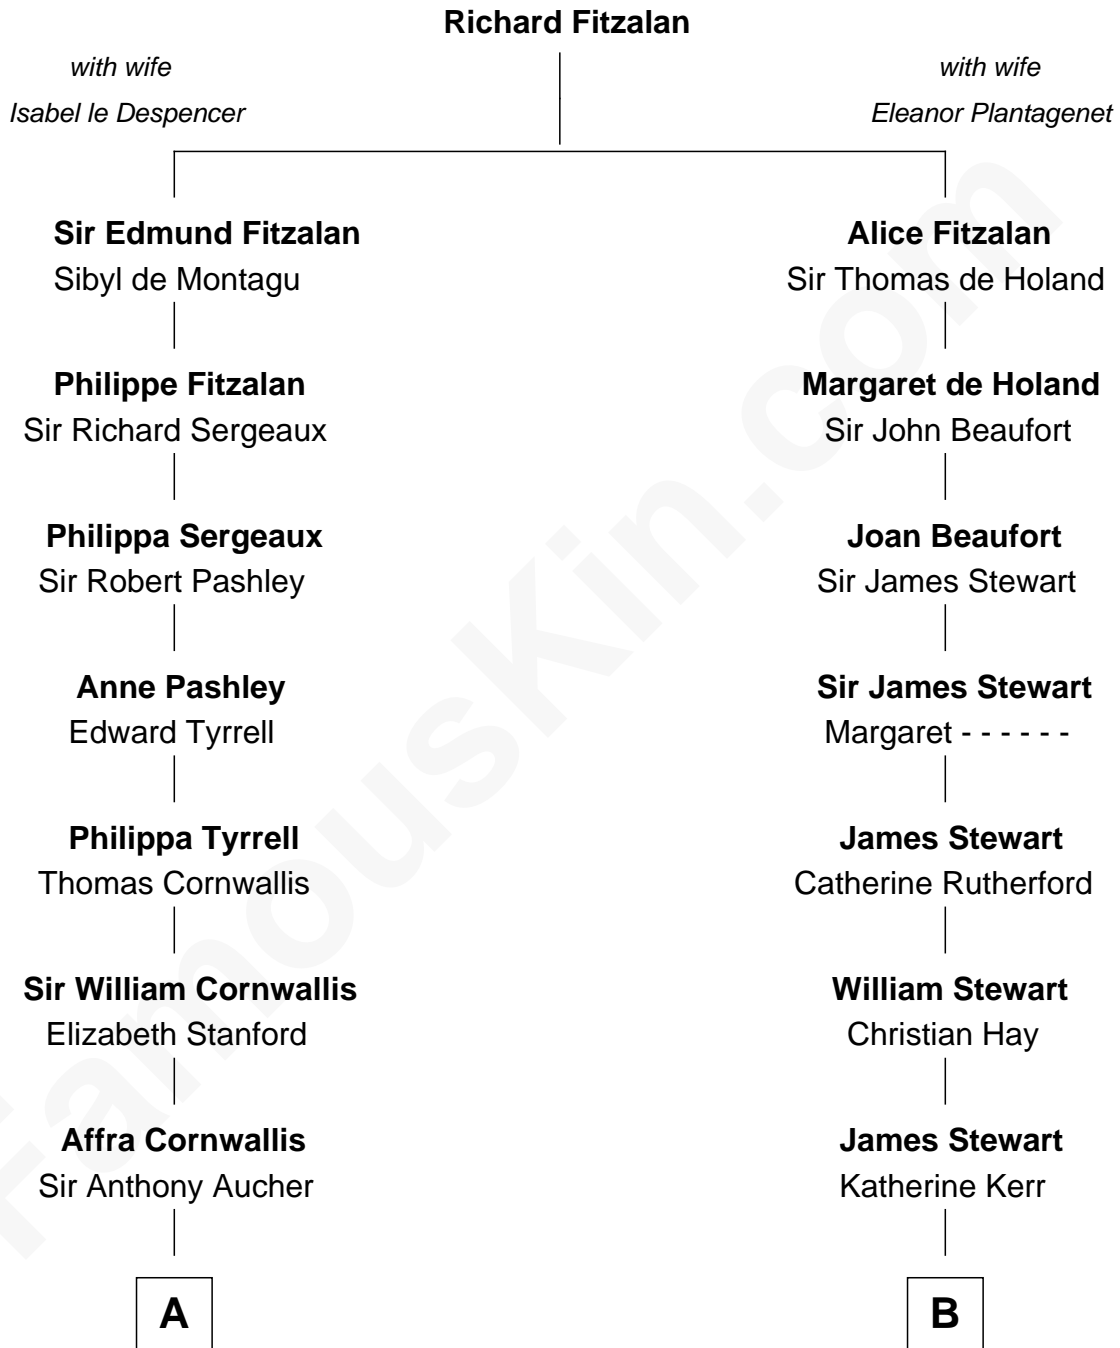

# FamousKin.com Relationship Chart of

**Harry F. Byrd**

*50th Governor of Virginia*

17th cousin 4 times removed of

**Johnny Mercer**

*Songwriter and Co-Founder of Capitol Records*

**C**

**Eliza Bolling West**  
Dr. Joel Walker Flood

**Col. Henry De La Warr Flood**  
Mary Elizabeth Trent

**Joel Walker Flood**  
Ella Faulkner

**Eleanor Bolling Flood**  
Richard Evelyn Byrd

**Harry F. Byrd**  
*50th Governor of Virginia*

FamousKin.com