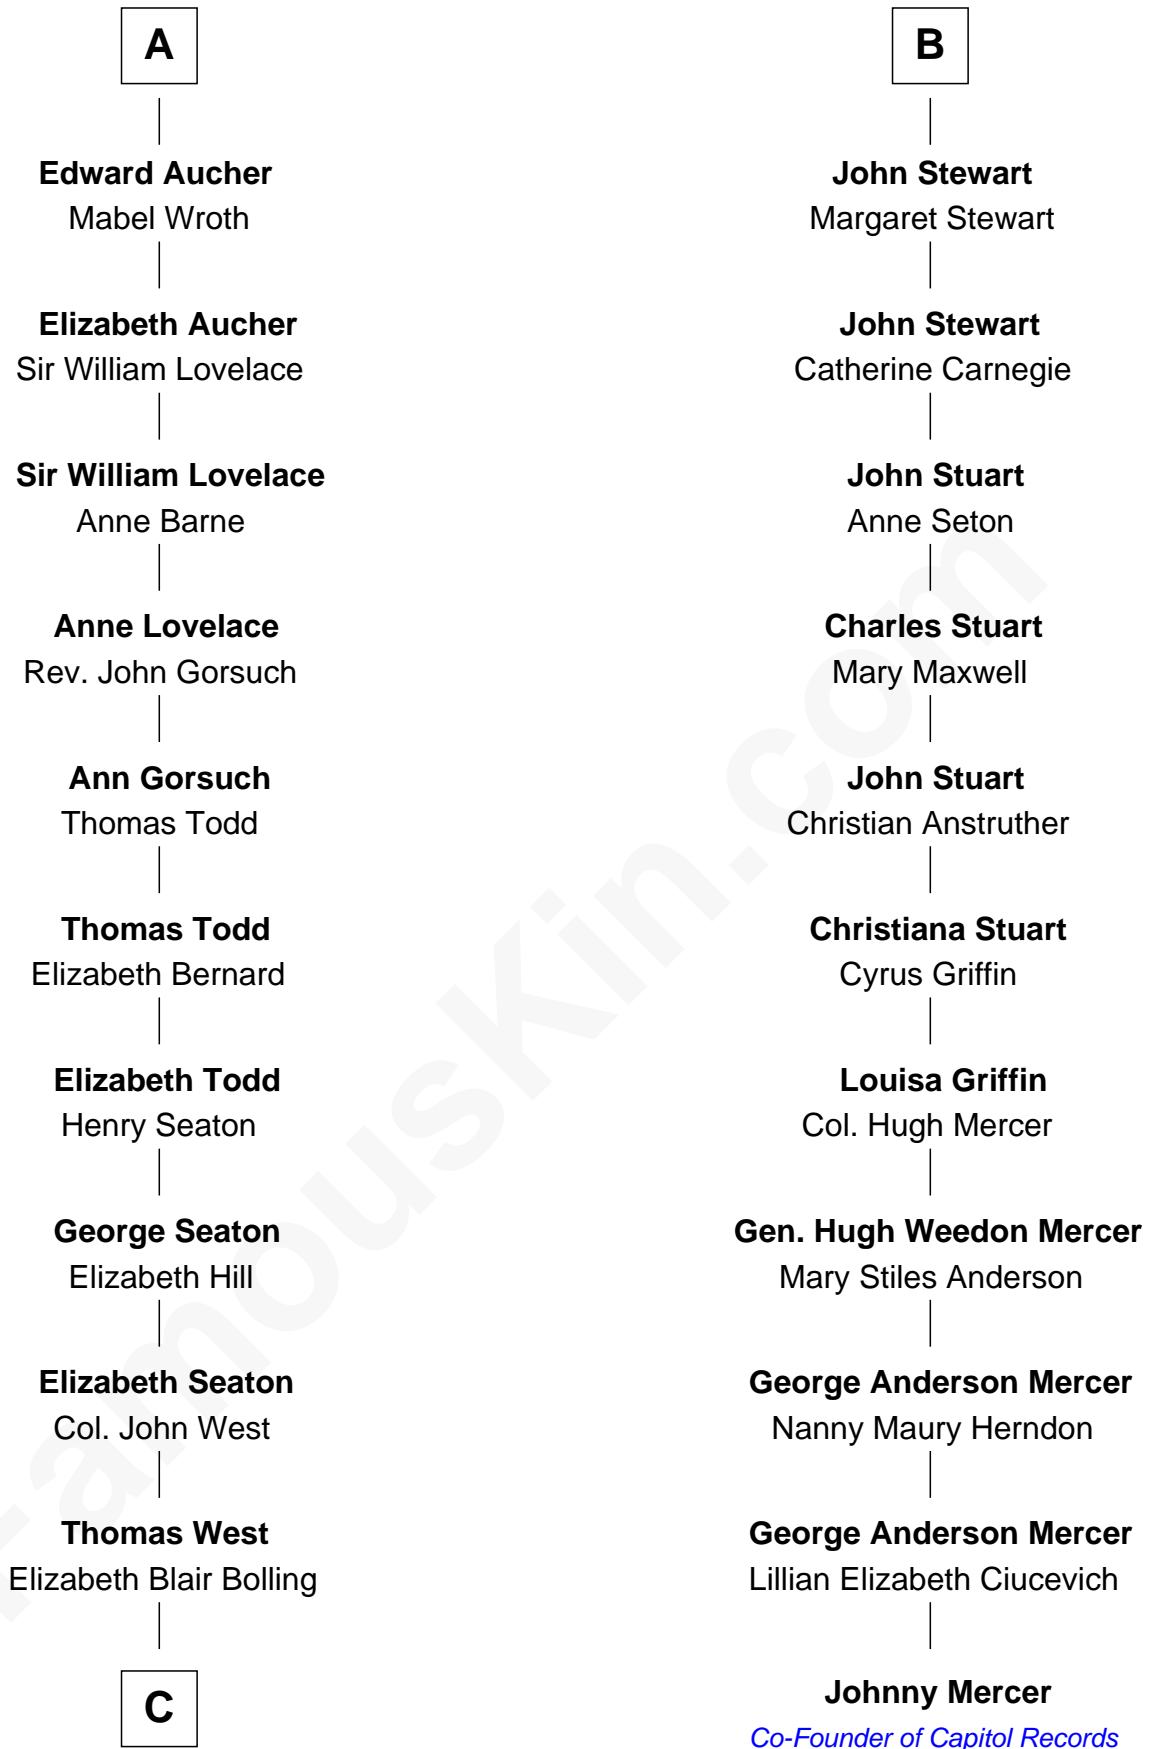

# FamousKin.com Relationship Chart of

**Harry F. Byrd**

*50th Governor of Virginia*

17th cousin 4 times removed of

**Johnny Mercer**

*Songwriter and Co-Founder of Capitol Records*

**C**

**Eliza Bolling West**  
Dr. Joel Walker Flood

**Col. Henry De La Warr Flood**  
Mary Elizabeth Trent

**Joel Walker Flood**  
Ella Faulkner

**Eleanor Bolling Flood**  
Richard Evelyn Byrd

**Harry F. Byrd**  
*50th Governor of Virginia*

FamousKin.com