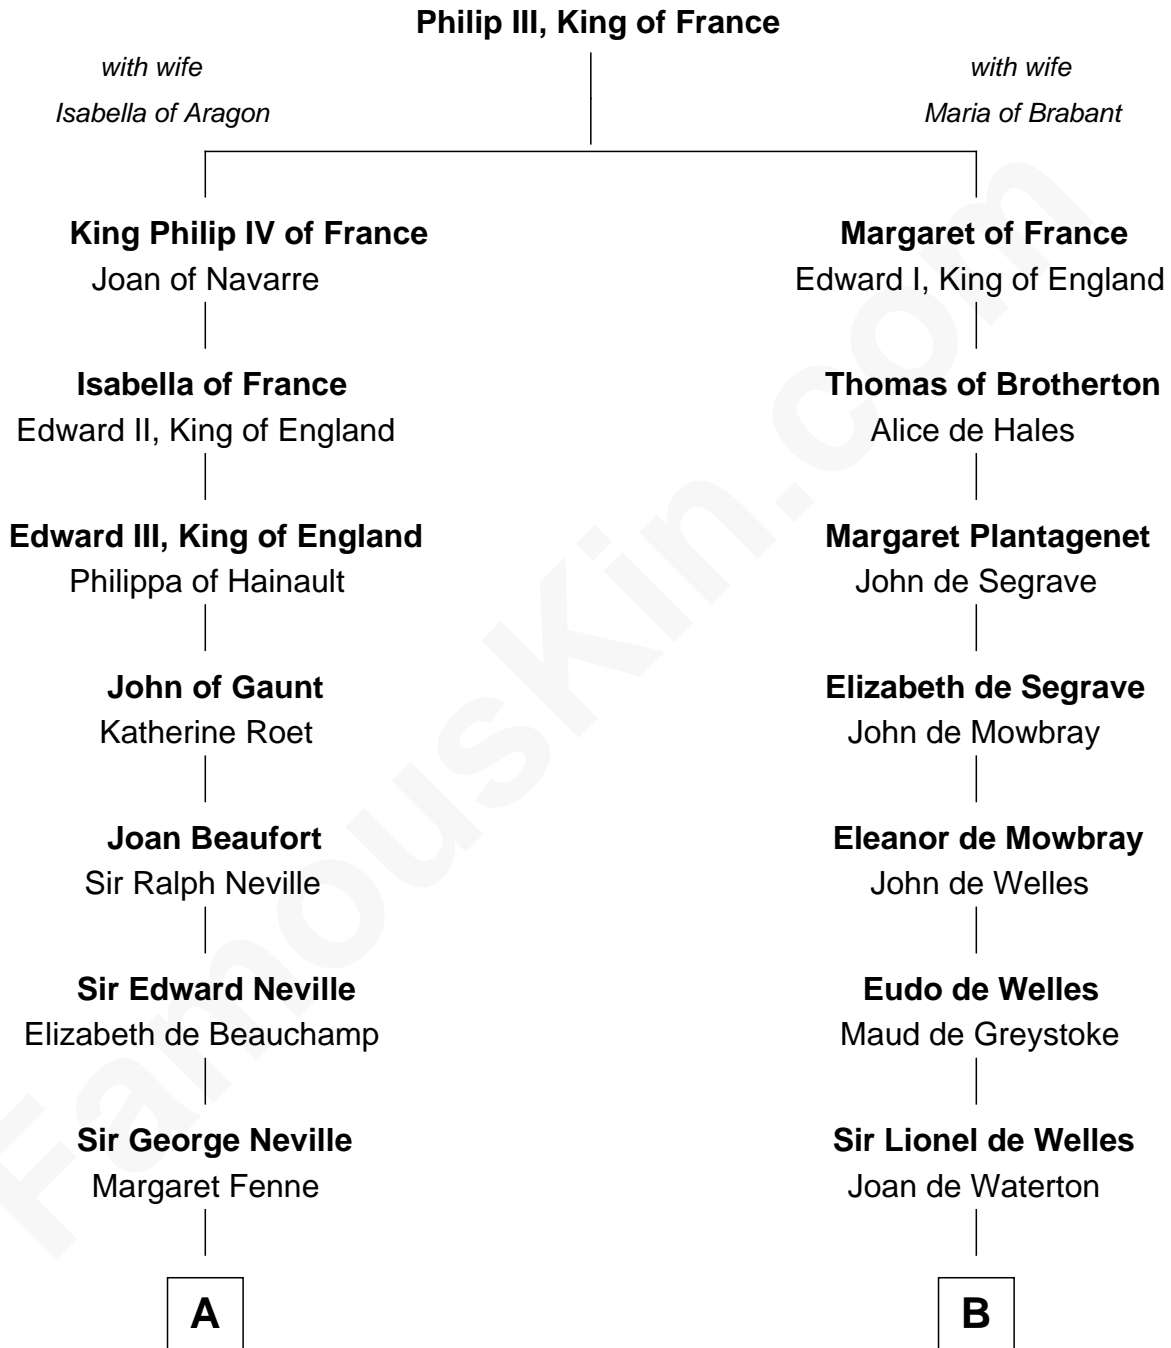

FamousKin.com Relationship Chart of

Harry F. Byrd

50th Governor of Virginia

20th cousin 1 time removed of

Robert Frost

Poet and Playwright

C

Richard Evelyn Byrd

Anne Harrison

Col. William Byrd
Jane Meriwether Rivers

Richard Evelyn Byrd
Eleanor Bolling Flood

Harry F. Byrd
50th Governor of Virginia

D

William Frost

Sarah Holt

Samuel Abbott Frost
Mary Blunt