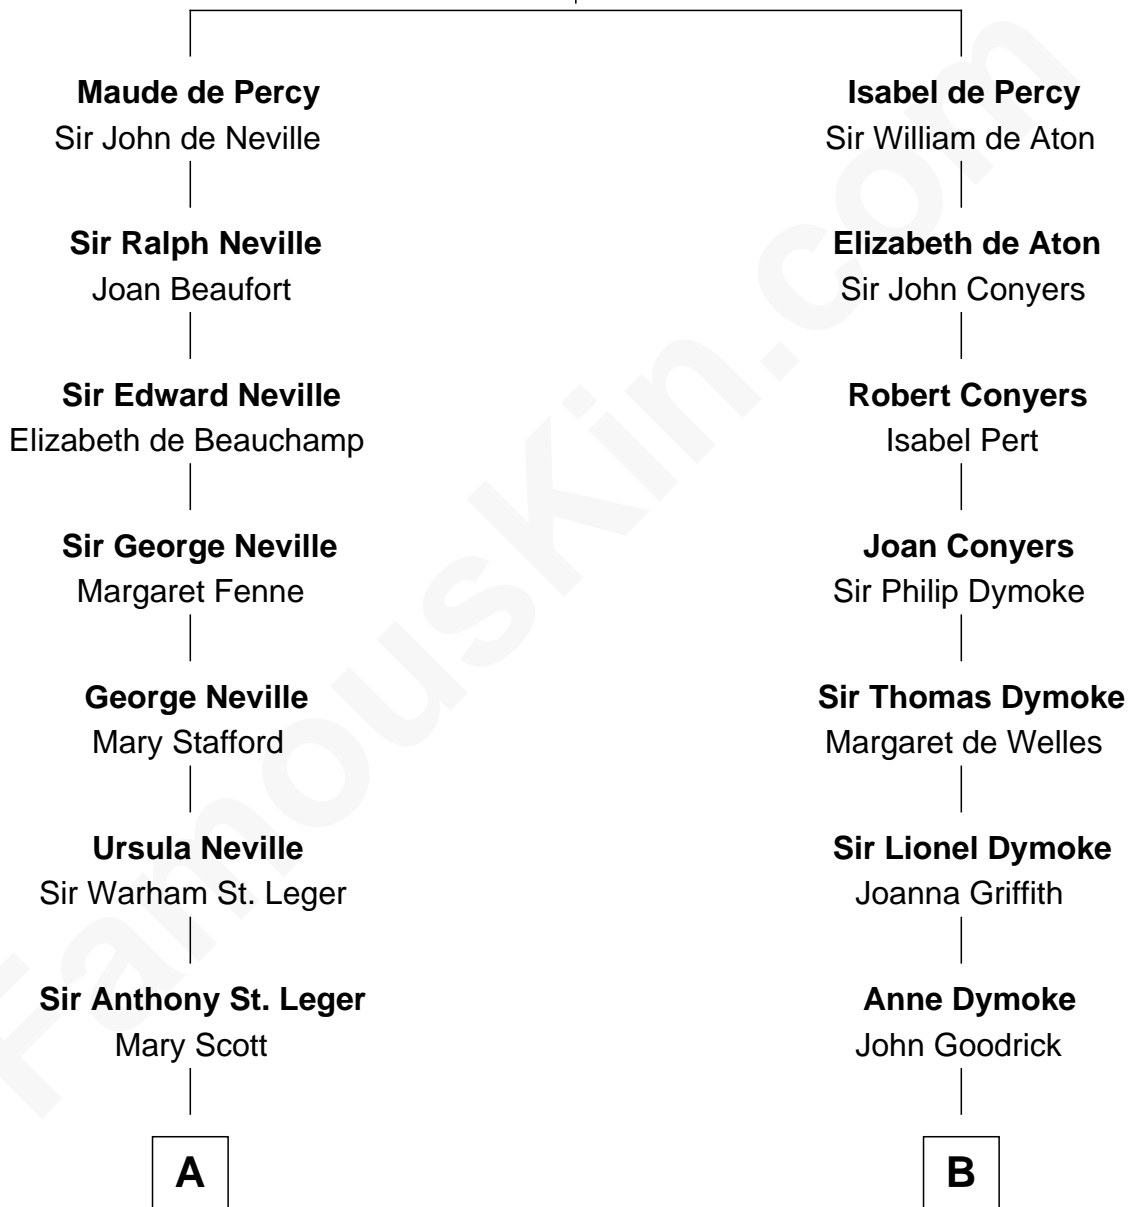

# FamousKin.com Relationship Chart of

**Harry F. Byrd**

*50th Governor of Virginia*

17th cousin 1 time removed of

**Robert Frost**

*Poet and Playwright*

**Sir Henry de Percy**

*Idoine de Clifford*

**C**

**William Prescott Frost**

Isabella Moodie

**Robert Frost**

*Poet and Playwright*

FamousKin.com