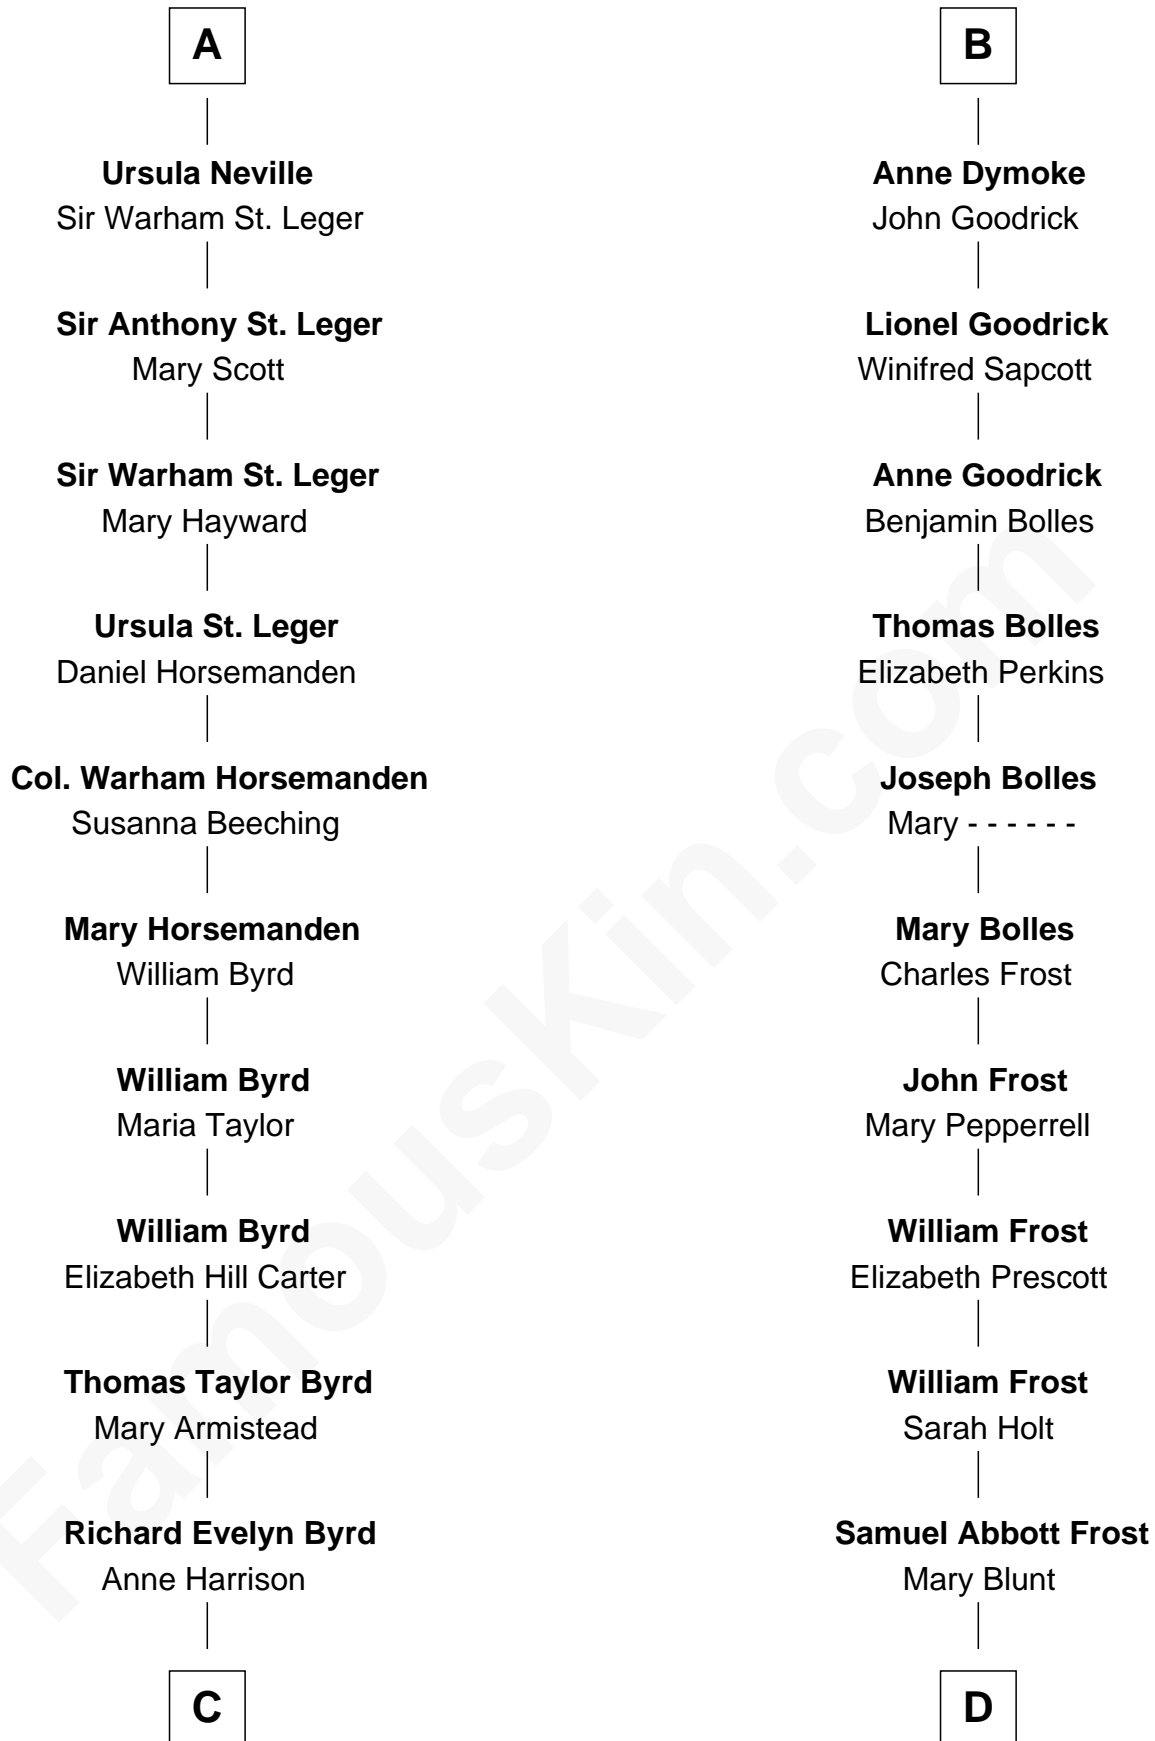

# FamousKin.com Relationship Chart of

**Harry F. Byrd**

*50th Governor of Virginia*

19th cousin of

**Robert Frost**

*Poet and Playwright*

**Sir Maurice de Berkeley**

Eve la Zouche

Sir Robert de Clifford

**Sir Roger de Clifford**

Maud de Beauchamp

**Katherine de Clifford**

Sir Ralph de Greystoke

**Maud de Greystoke**

Eudo de Welles

**Sir Lionel de Welles**

Joan de Waterton

**Margaret de Welles**

Sir Thomas Dymoke

**Sir Lionel Dymoke**

Joanna Griffith

**B**

**C**

**Col. William Byrd**  
Jane Meriwether Rivers

**Richard Evelyn Byrd**  
Eleanor Bolling Flood

**Harry F. Byrd**  
*50th Governor of Virginia*

**D**

**William Prescott Frost**  
Judith Colcord

**William Prescott Frost**  
Isabella Moodie

**Robert Frost**  
*Poet and Playwright*