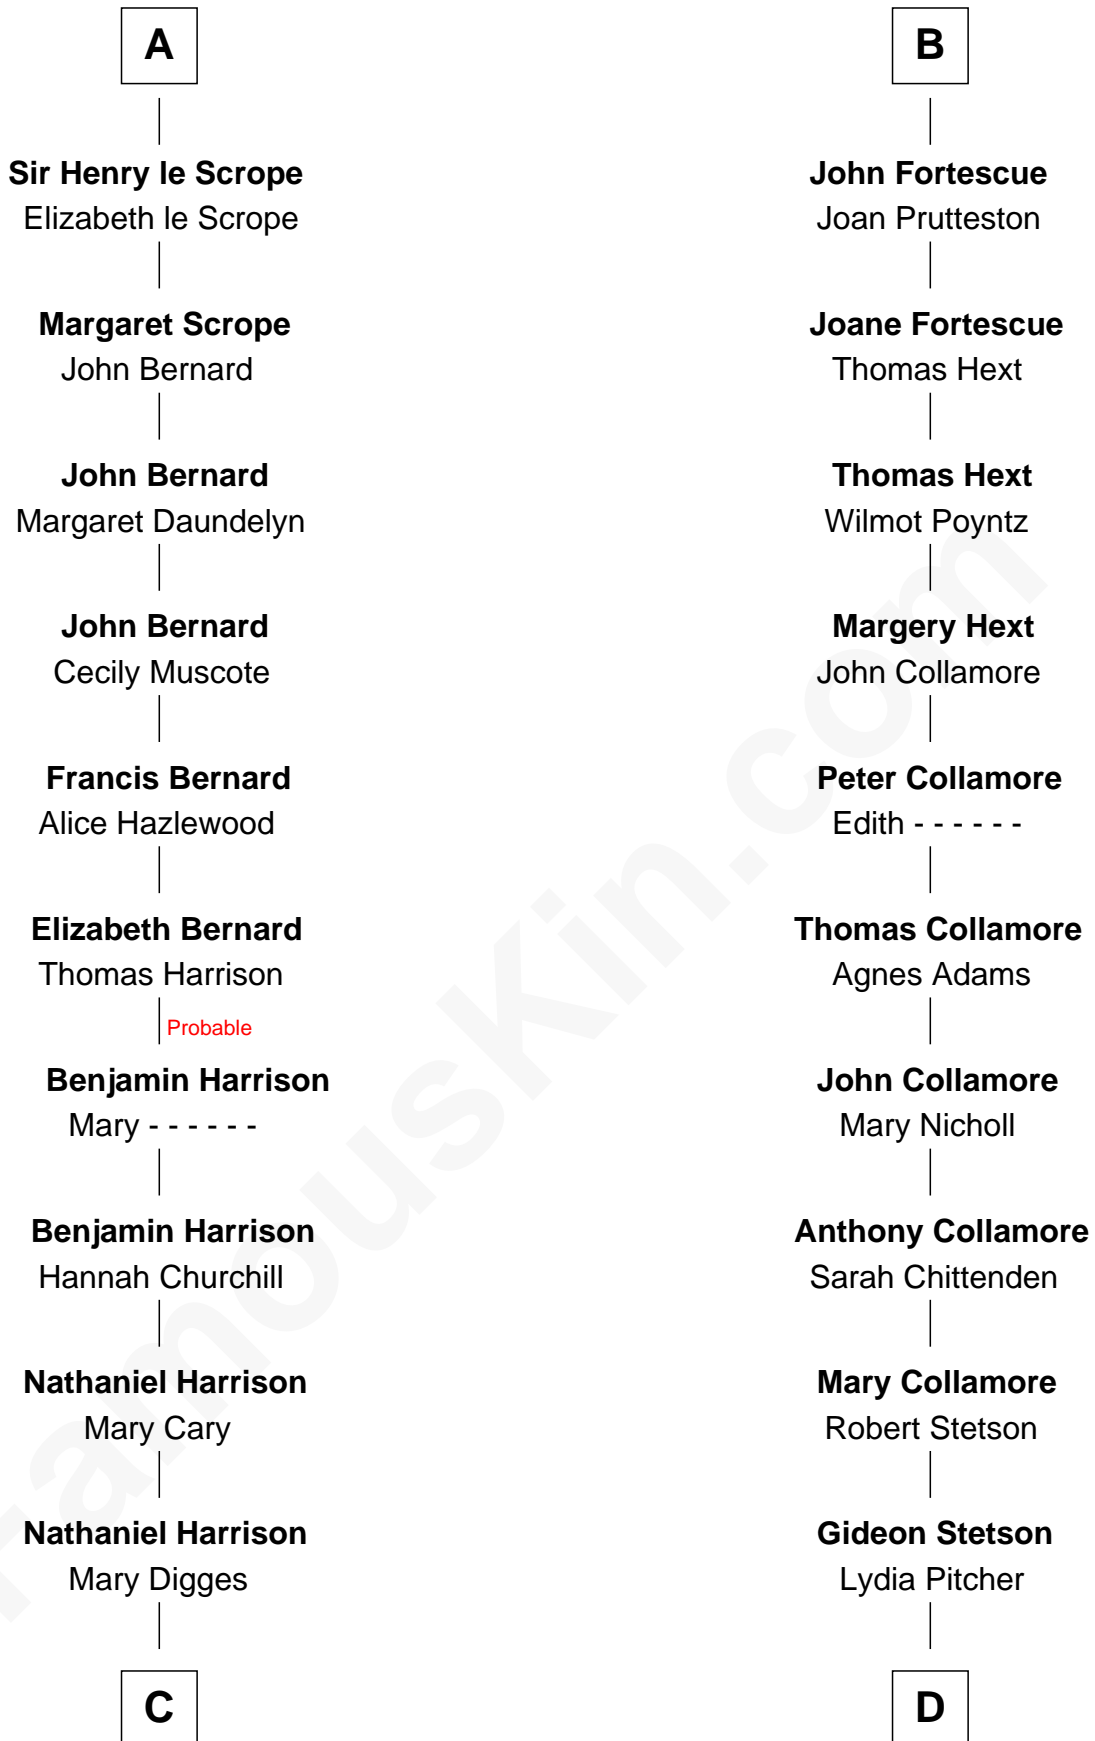

FamousKin.com Relationship Chart of

Harry F. Byrd

50th Governor of Virginia

21st cousin of

Benton MacKaye

Co-Founder, Appalachian Trail

Sir Geoffrey FitzPiers

Aveline de Clare

C

Benjamin Harrison

Evelyn Taylor Byrd

Anne Harrison

Richard Evelyn Byrd

Col. William Byrd

Jane Meriwether Rivers

Richard Evelyn Byrd