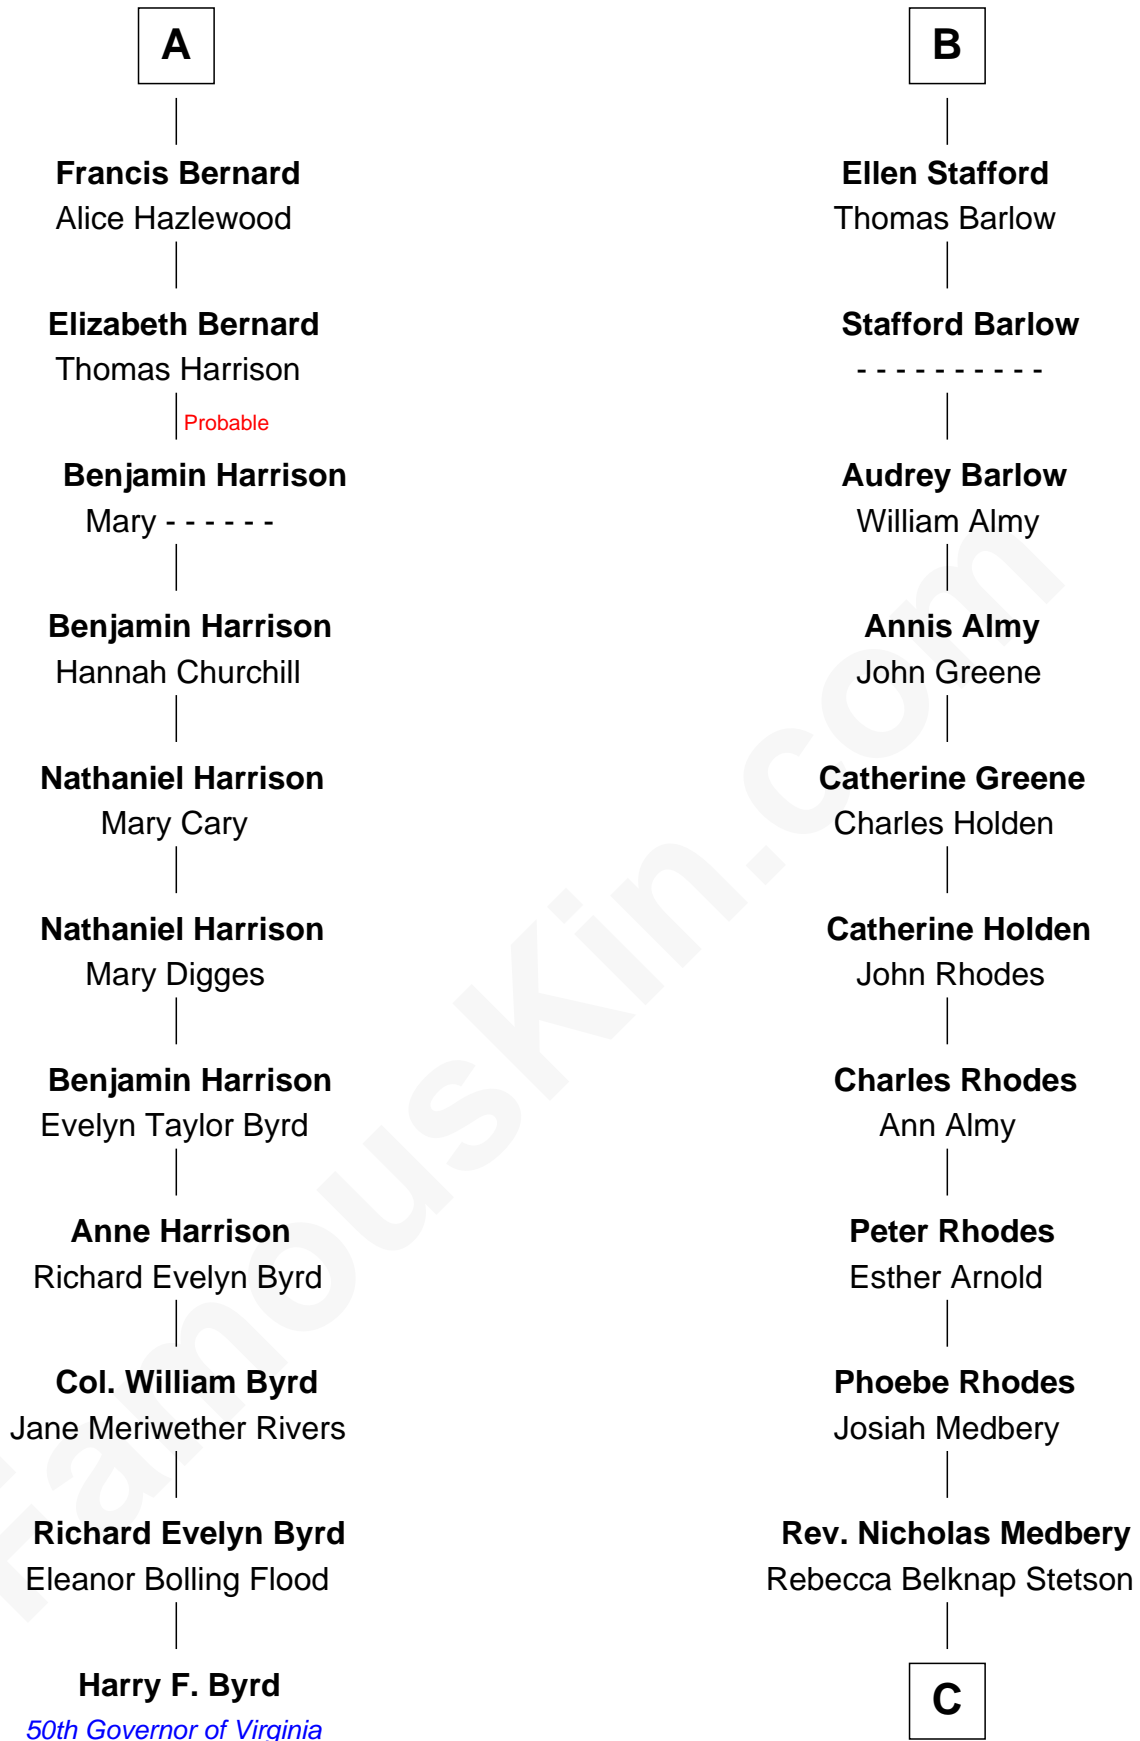

FamousKin.com Relationship Chart of

Harry F. Byrd

50th Governor of Virginia

17th cousin 1 time removed of

Benton MacKaye

Co-Founder, Appalachian Trail

Ralph de Stafford

*with wife
Margaret de Audley*

Sir Humphrey Stafford
Elizabeth Burdet

Sir Henry le Scrope
Elizabeth le Scrope

Sir Humphrey Stafford
Eleanor Aylesbury

Margaret Scrope
John Bernard

Humphrey Stafford
Katherine Fray

John Bernard
Margaret Daundelyn

Sir Humphrey Stafford
Margaret Fogge

John Bernard
Cecily Muscote

Sir Humphrey Stafford
Margaret Tame

A

B

C

Mary Ellen Keith Medbery
James Morrison Steele MacKaye

Benton MacKaye
Co-Founder, Appalachian Trail