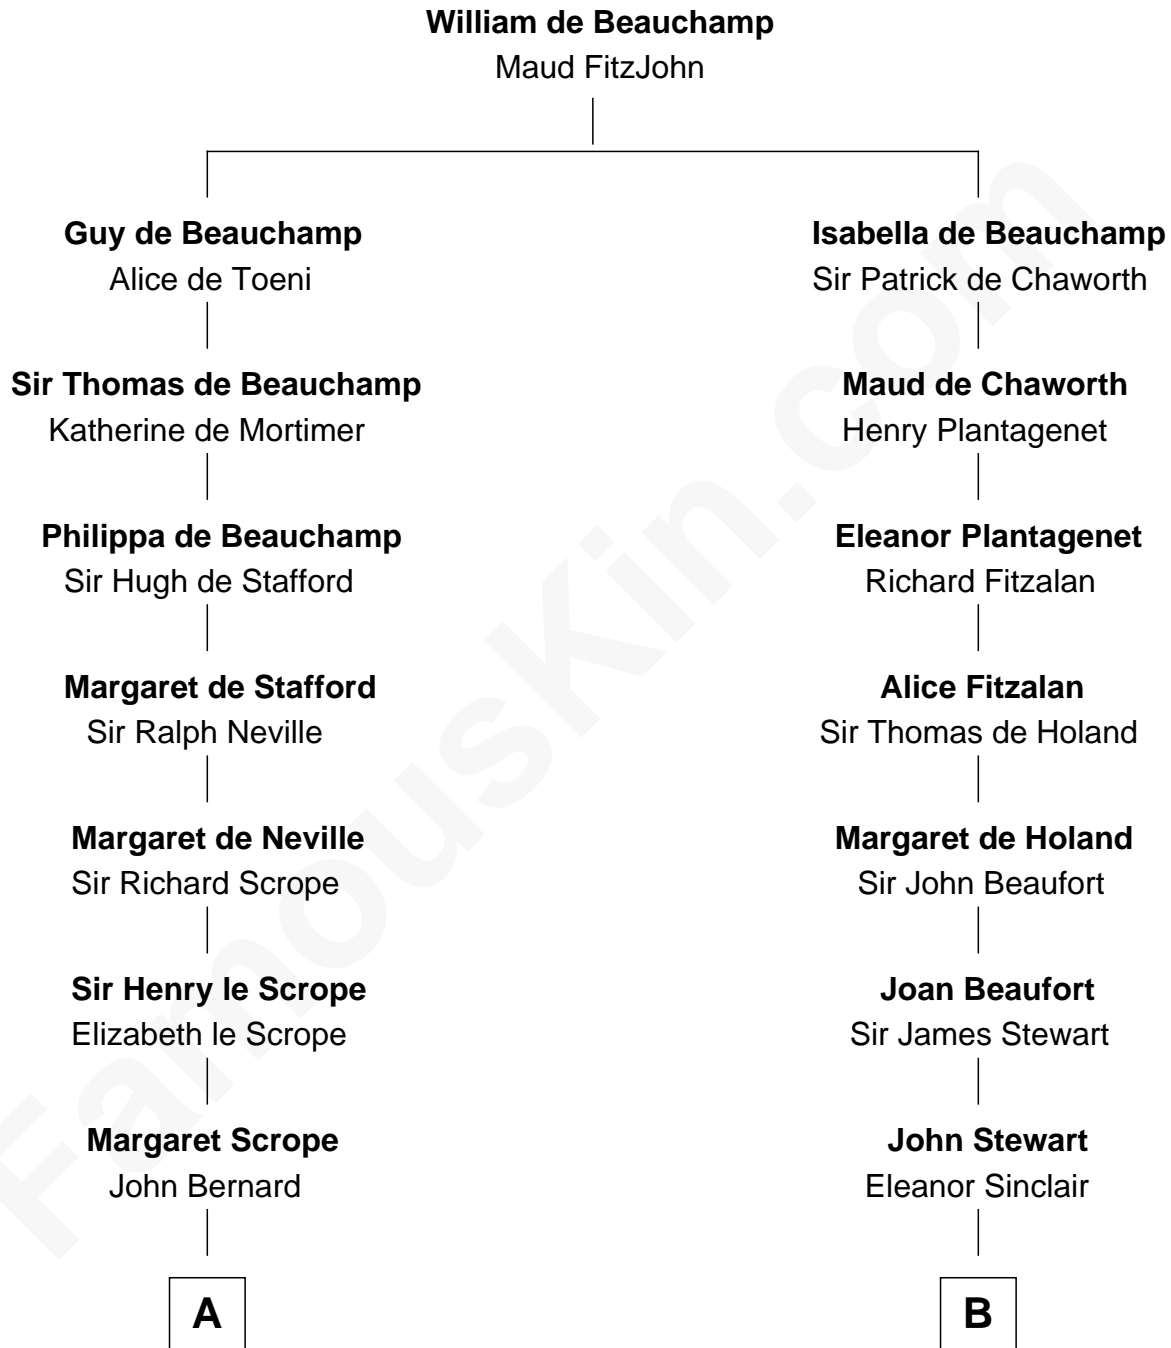

# FamousKin.com Relationship Chart of

**Harry F. Byrd**

*50th Governor of Virginia*

14th cousin 5 times removed of

**Major John Pitcairn**

*British Commander at Battle of Lexington*

**C**

—  
**Col. William Byrd**  
Jane Meriwether Rivers

—  
**Richard Evelyn Byrd**  
Eleanor Bolling Flood

—  
**Harry F. Byrd**  
*50th Governor of Virginia*

FamousKin.com