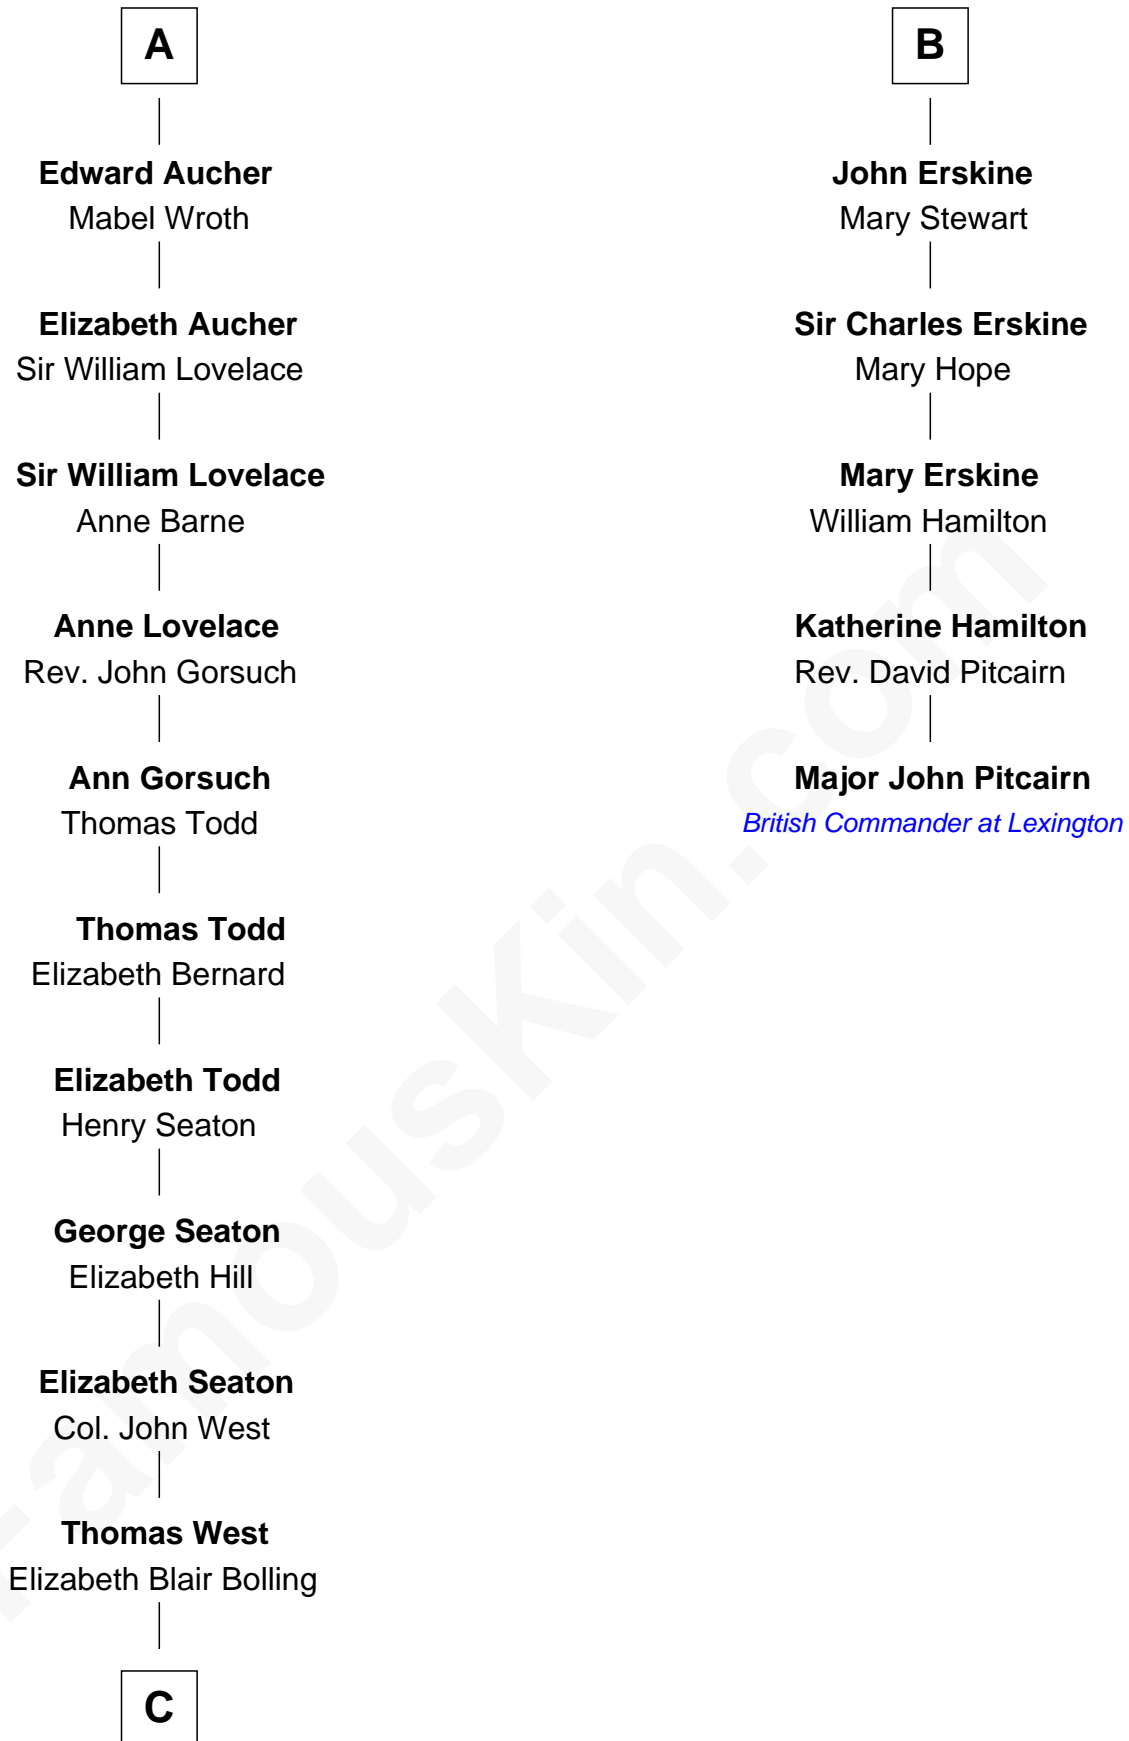

# FamousKin.com Relationship Chart of

**Harry F. Byrd**

*50th Governor of Virginia*

11th cousin 10 times removed of

**Major John Pitcairn**

*British Commander at Battle of Lexington*

**C**

**Eliza Bolling West**  
Dr. Joel Walker Flood

**Col. Henry De La Warr Flood**  
Mary Elizabeth Trent

**Joel Walker Flood**  
Ella Faulkner

**Eleanor Bolling Flood**  
Richard Evelyn Byrd

**Harry F. Byrd**  
*50th Governor of Virginia*

FamousKin.com