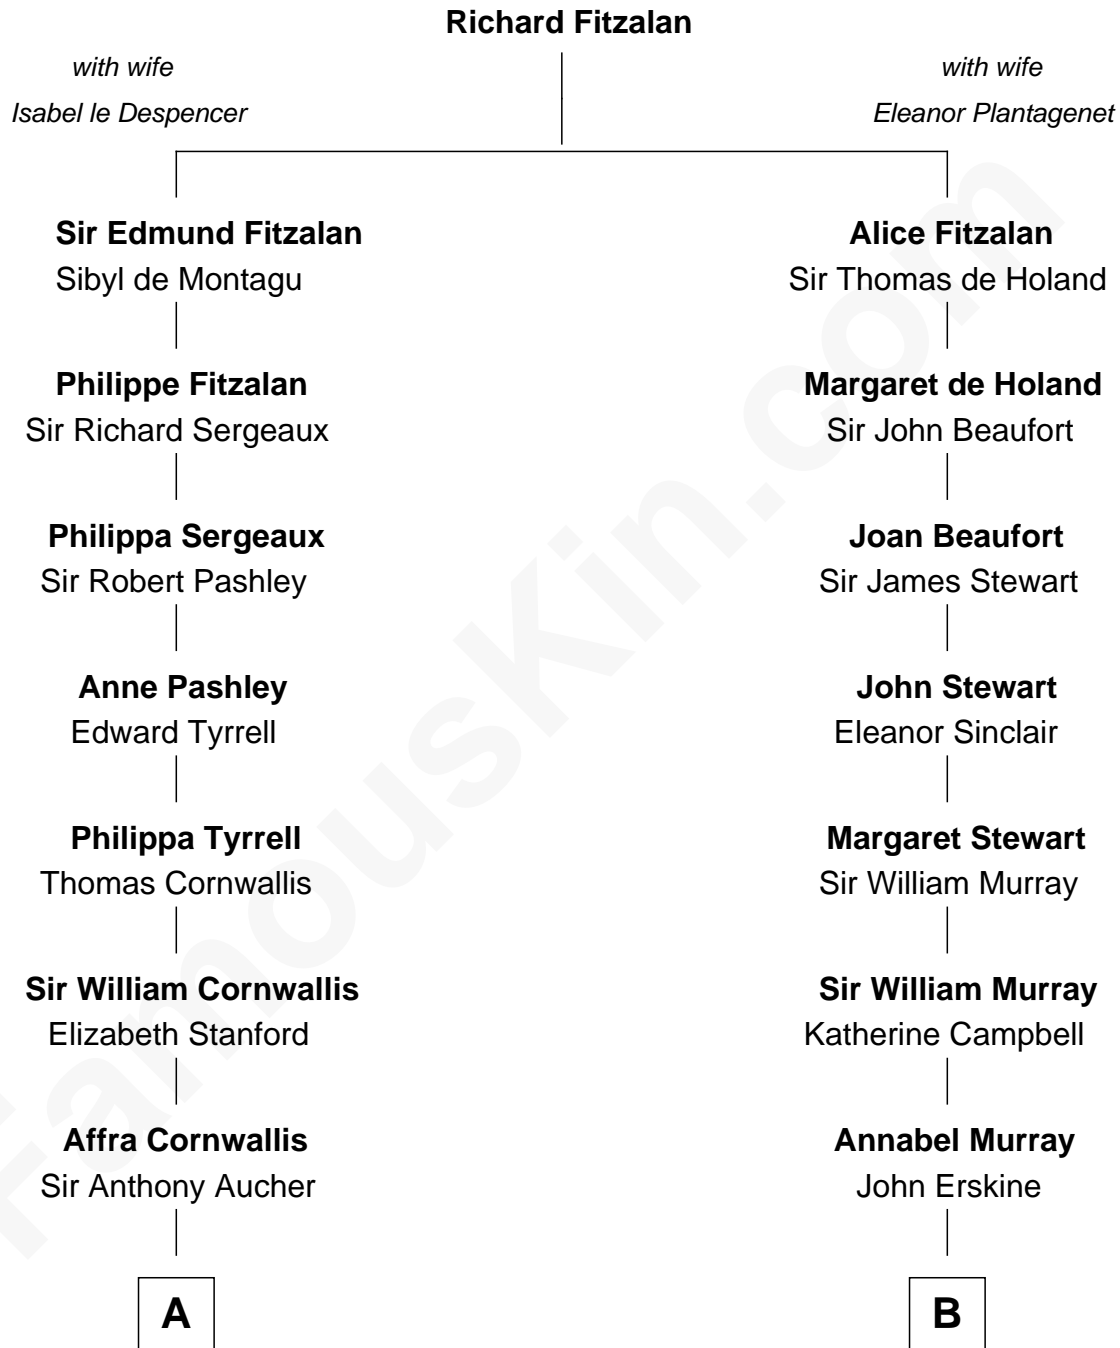

# FamousKin.com Relationship Chart of

**Harry F. Byrd**

*50th Governor of Virginia*

11th cousin 10 times removed of

**Major John Pitcairn**

*British Commander at Battle of Lexington*

**C**

**Eliza Bolling West**  
Dr. Joel Walker Flood

**Col. Henry De La Warr Flood**  
Mary Elizabeth Trent

**Joel Walker Flood**  
Ella Faulkner

**Eleanor Bolling Flood**  
Richard Evelyn Byrd

**Harry F. Byrd**  
*50th Governor of Virginia*

FamousKin.com