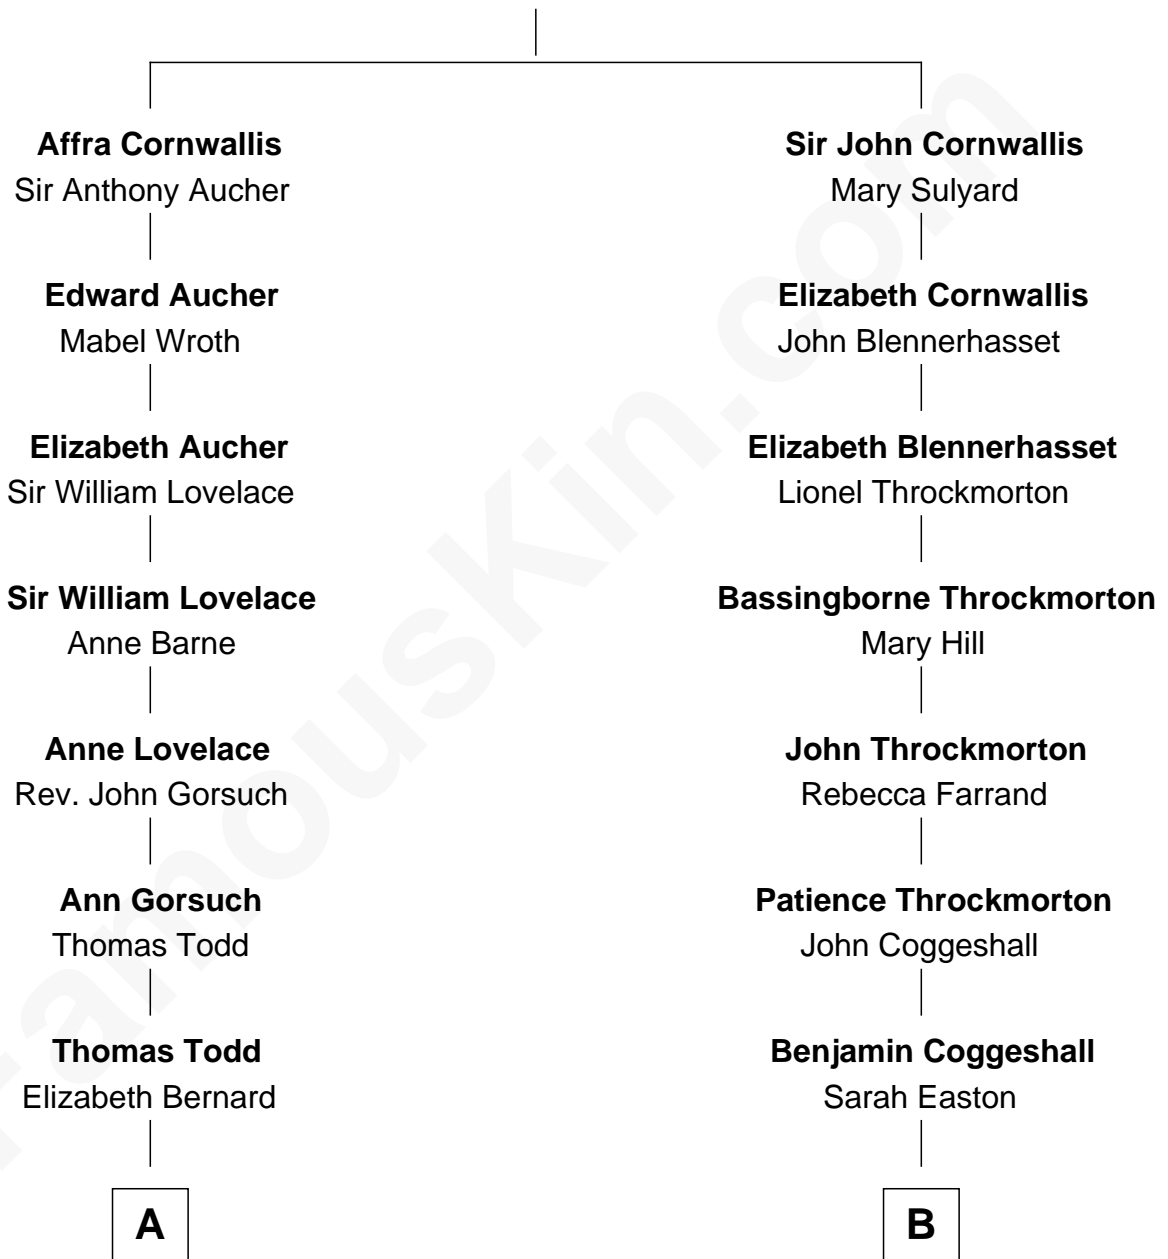

FamousKin.com Relationship Chart of

Harry F. Byrd

50th Governor of Virginia

14th cousin 1 time removed of

Marilyn Monroe

Actress, Model, and Singer

Sir William Cornwallis

Elizabeth Stanford

A

Elizabeth Todd

Henry Seaton

George Seaton

Elizabeth Hill

Elizabeth Seaton

Col. John West

Thomas West

Elizabeth Blair Bolling

Eliza Bolling West

Dr. Joel Walker Flood

Col. Henry De La Warr Flood

Mary Elizabeth Trent

Joel Walker Flood

Ella Faulkner

Eleanor Bolling Flood