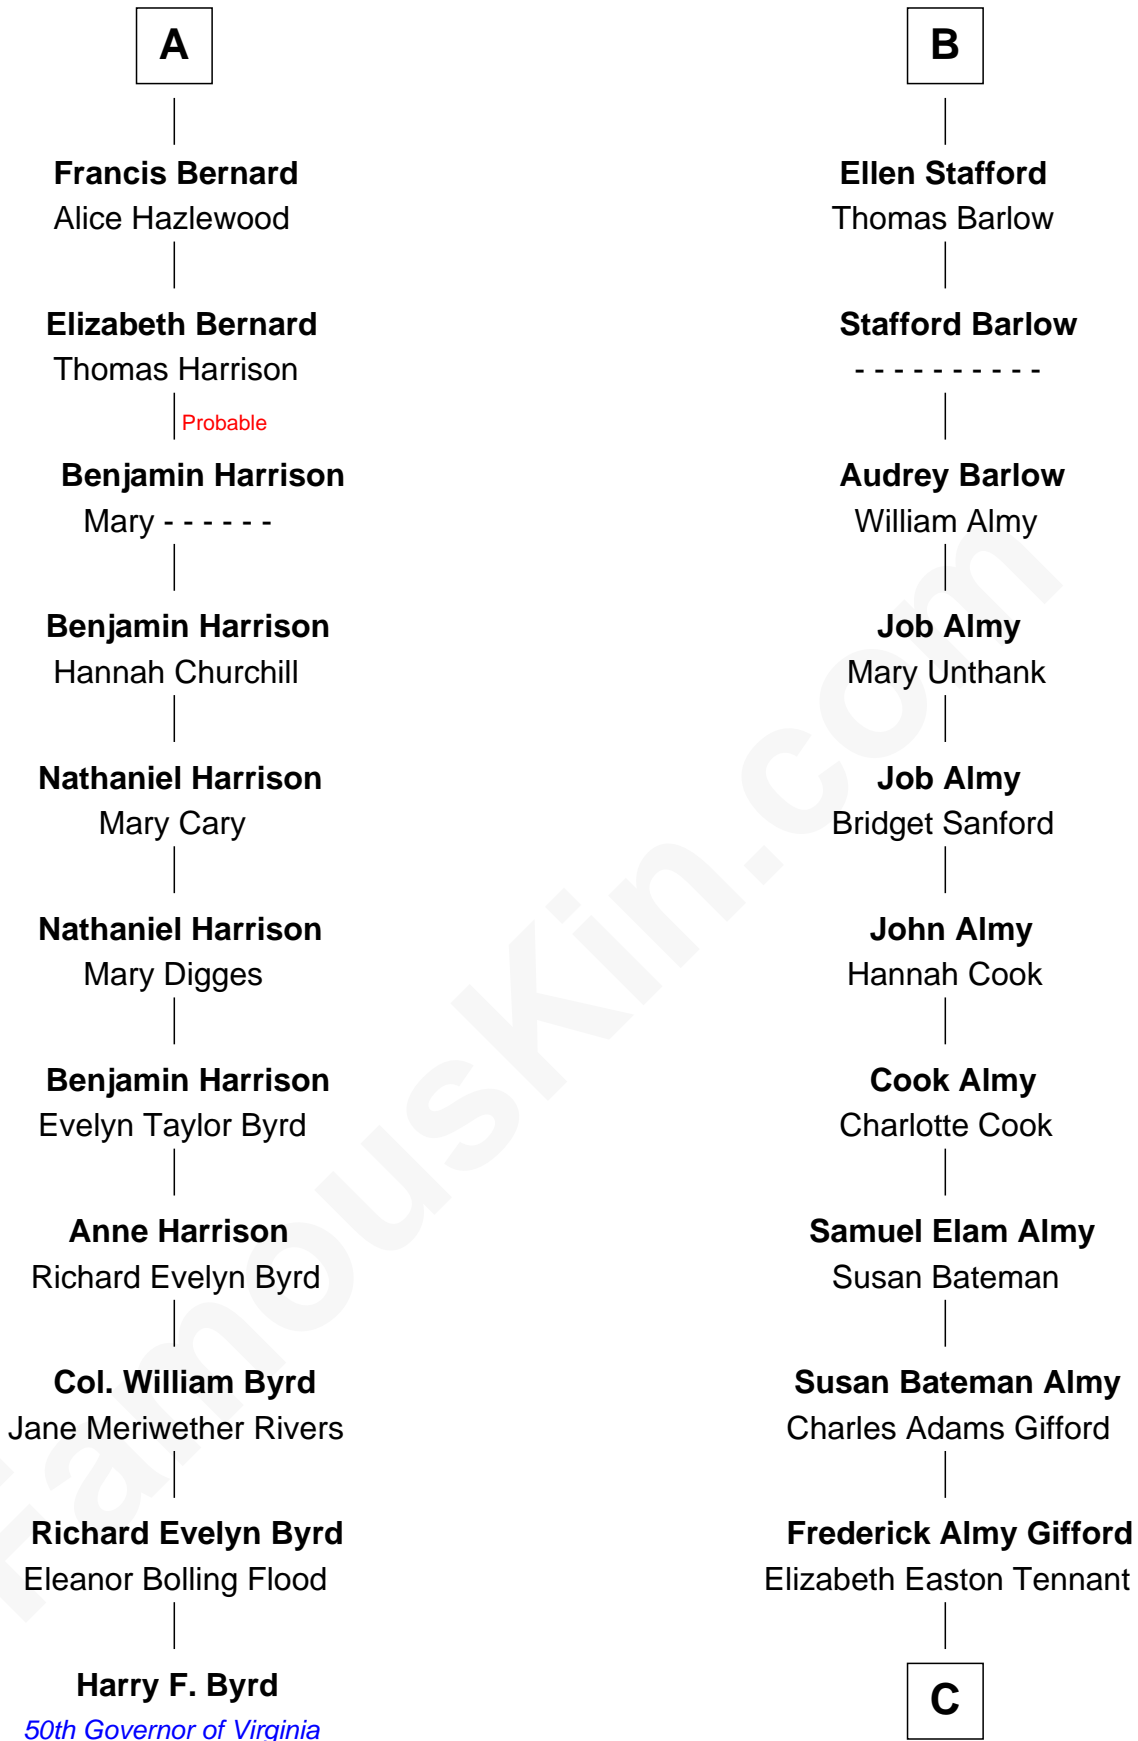

FamousKin.com Relationship Chart of

Harry F. Byrd

50th Governor of Virginia

17th cousin 1 time removed of

Marilyn Monroe

Actress, Model, and Singer

Ralph de Stafford

*with wife
Margaret de Audley*

Sir Humphrey Stafford
Elizabeth Burdet

Sir Henry le Scrope
Elizabeth le Scrope

Sir Humphrey Stafford
Eleanor Aylesbury

Margaret Scrope
John Bernard

Humphrey Stafford
Katherine Fray

John Bernard
Margaret Daundelyn

Sir Humphrey Stafford
Margaret Fogge

John Bernard
Cecily Muscote

Sir Humphrey Stafford
Margaret Tame

A

B

C

Charles Stanley Gifford

Gladys Pearl Monroe