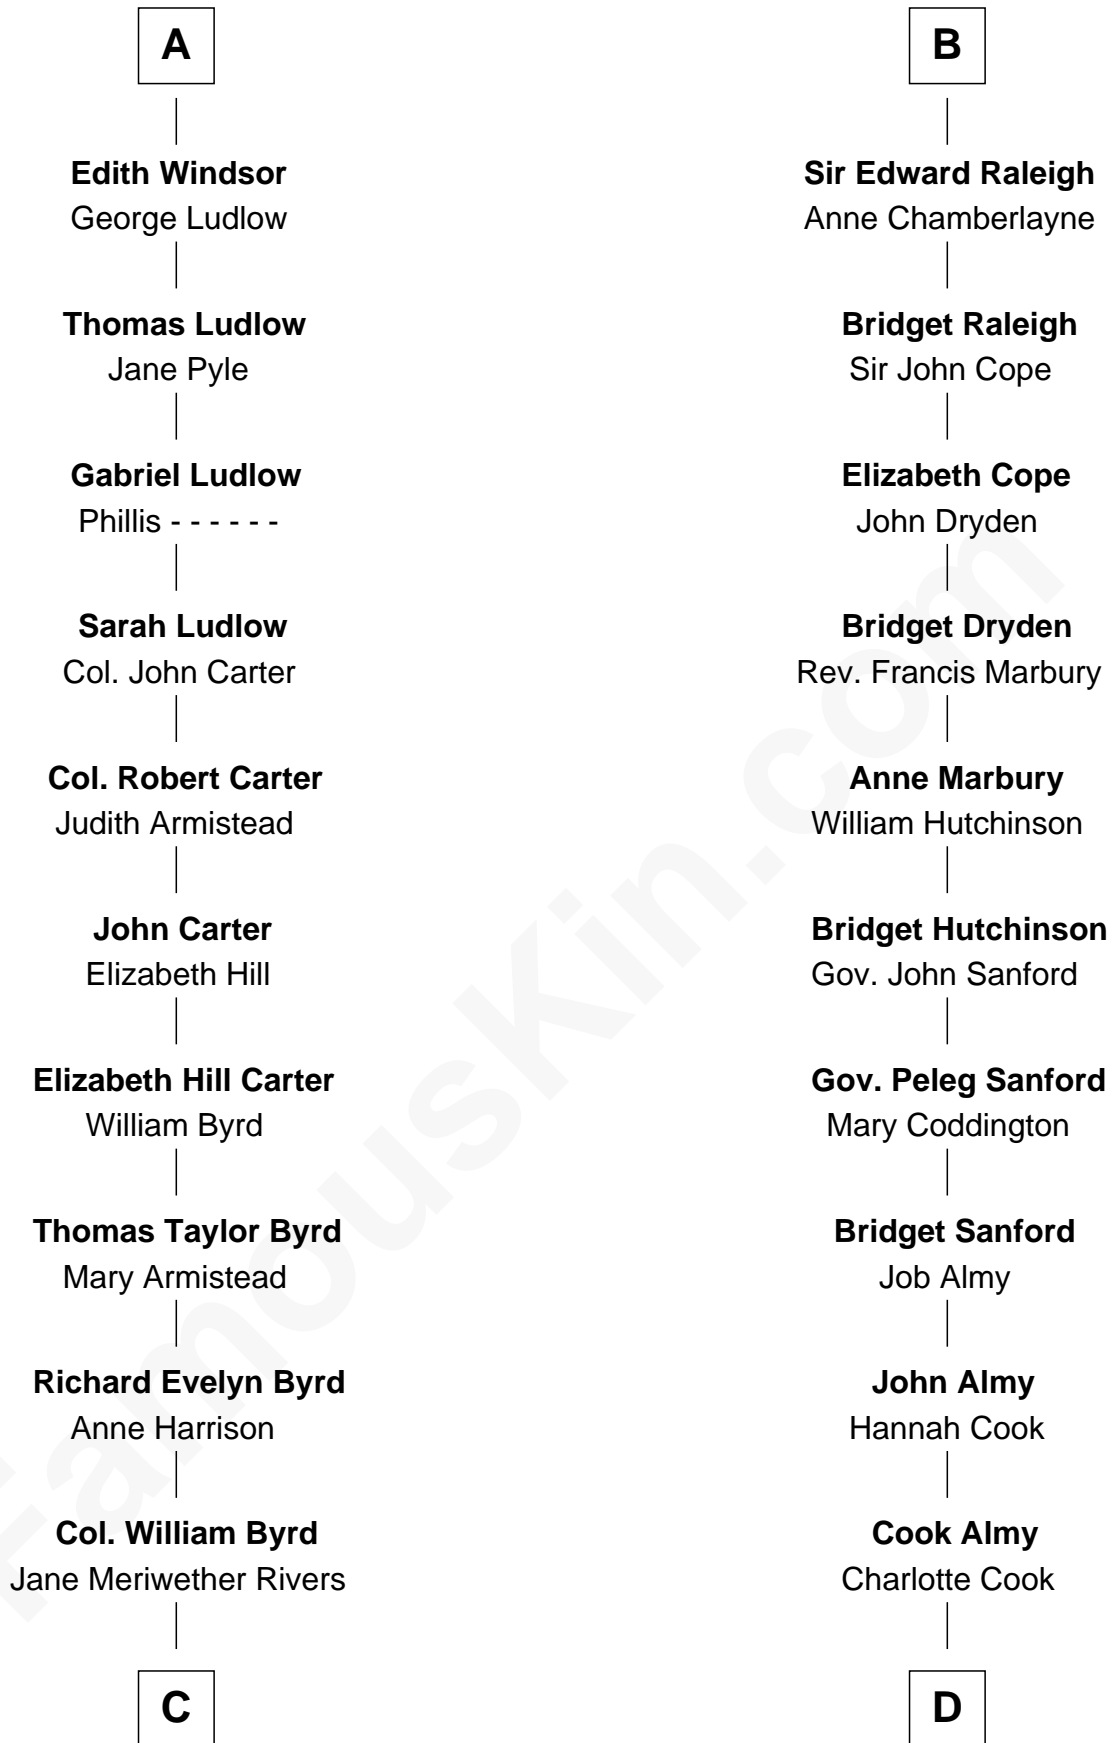

FamousKin.com Relationship Chart of

Harry F. Byrd

50th Governor of Virginia

18th cousin 3 times removed of

Marilyn Monroe

Actress, Model, and Singer

Humphrey de Bohun

Elizabeth Plantagenet

C

Richard Evelyn Byrd
Eleanor Bolling Flood

Harry F. Byrd
50th Governor of Virginia

D

Samuel Elam Almy
Susan Bateman

Susan Bateman Almy
Charles Adams Gifford

Frederick Almy Gifford
Elizabeth Easton Tennant

Charles Stanley Gifford
Gladys Pearl Monroe

Marilyn Monroe
Actress, Model, and Singer

FamousKin.com