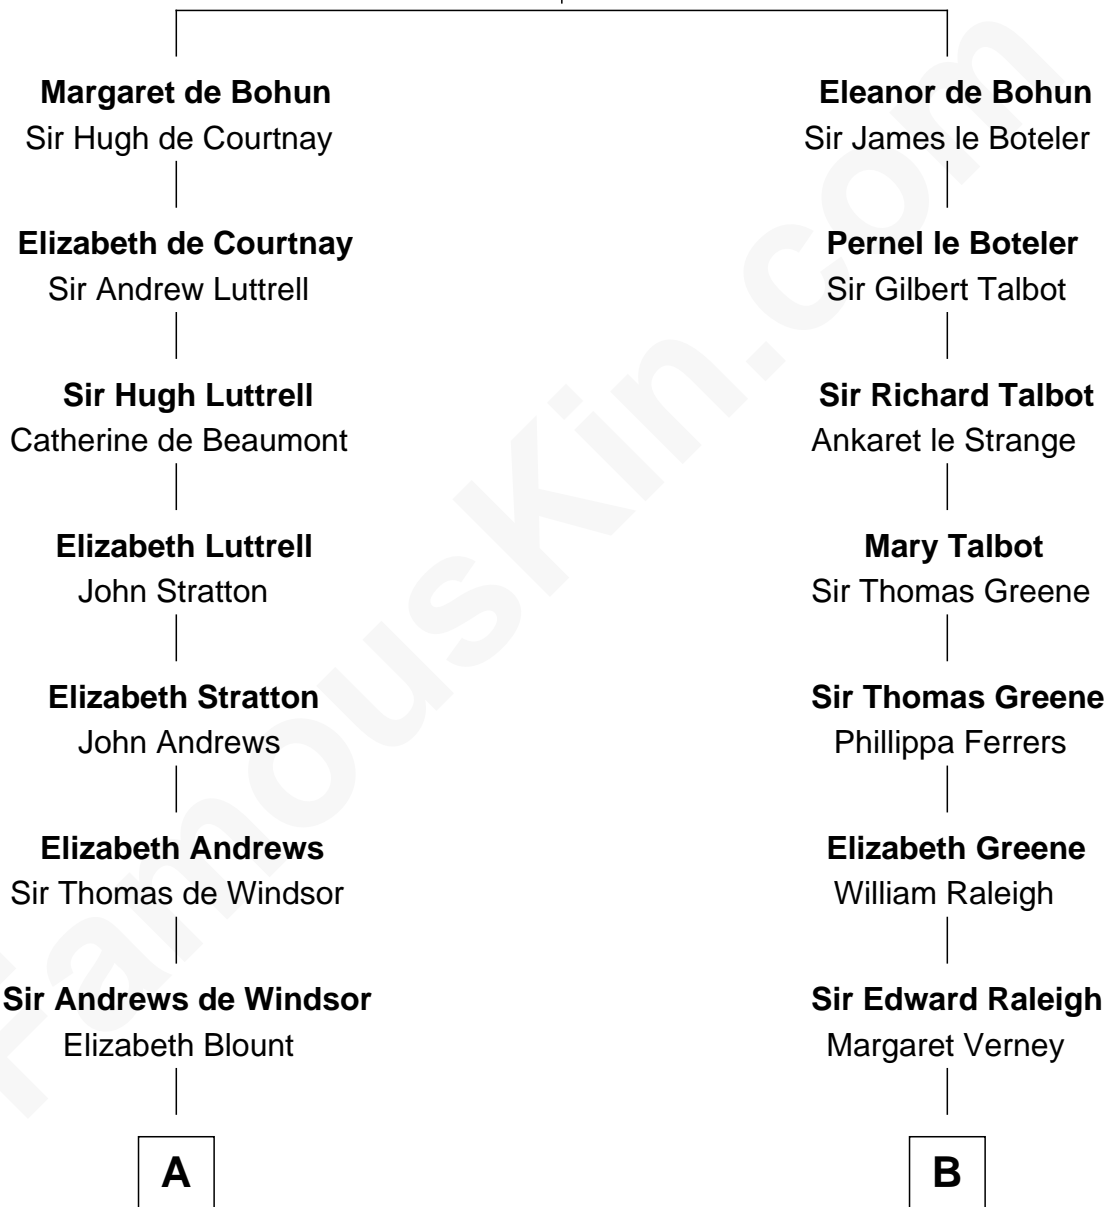

FamousKin.com Relationship Chart of

Harry F. Byrd

50th Governor of Virginia

18th cousin 3 times removed of

Marilyn Monroe

Actress, Model, and Singer

Humphrey de Bohun

Elizabeth Plantagenet

C

Richard Evelyn Byrd
Eleanor Bolling Flood

Harry F. Byrd
50th Governor of Virginia

D

Samuel Elam Almy
Susan Bateman

Susan Bateman Almy
Charles Adams Gifford

Frederick Almy Gifford
Elizabeth Easton Tennant

Charles Stanley Gifford
Gladys Pearl Monroe