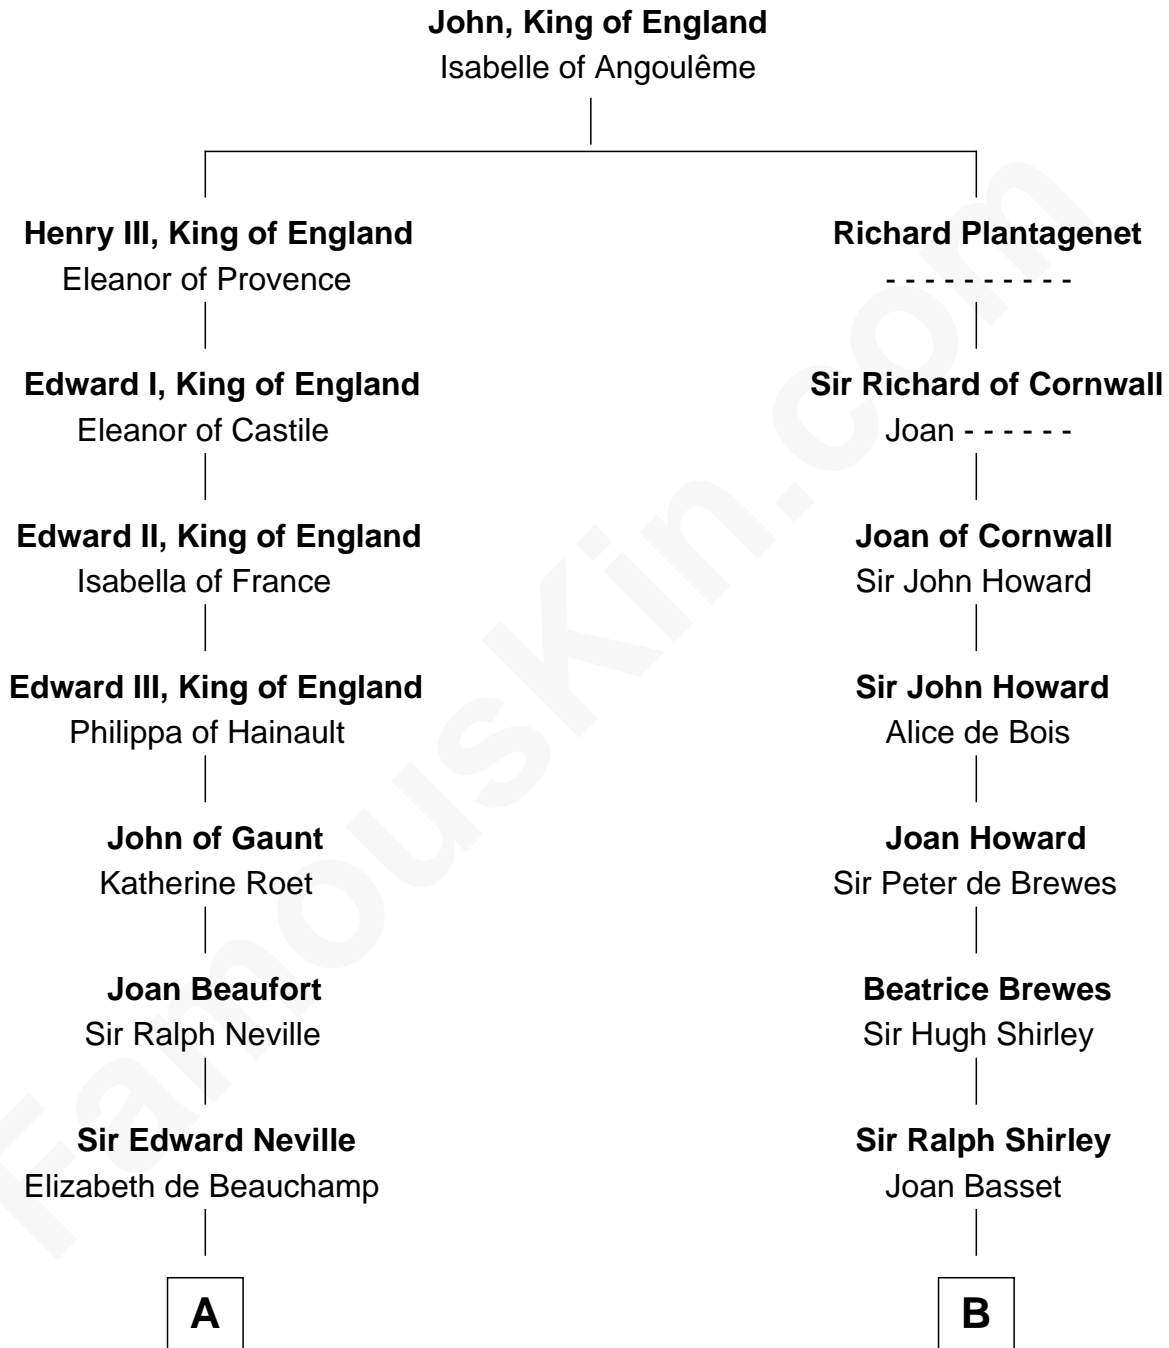

# FamousKin.com Relationship Chart of

**Harry F. Byrd**

*50th Governor of Virginia*

13th cousin 8 times removed of

**Edmund Waller**

*English Poet and Politician*

**C**

Thomas Taylor Byrd

Mary Armistead

Richard Evelyn Byrd

Anne Harrison

Col. William Byrd

Jane Meriwether Rivers

Richard Evelyn Byrd

Eleanor Bolling Flood

Harry F. Byrd

*50th Governor of Virginia*