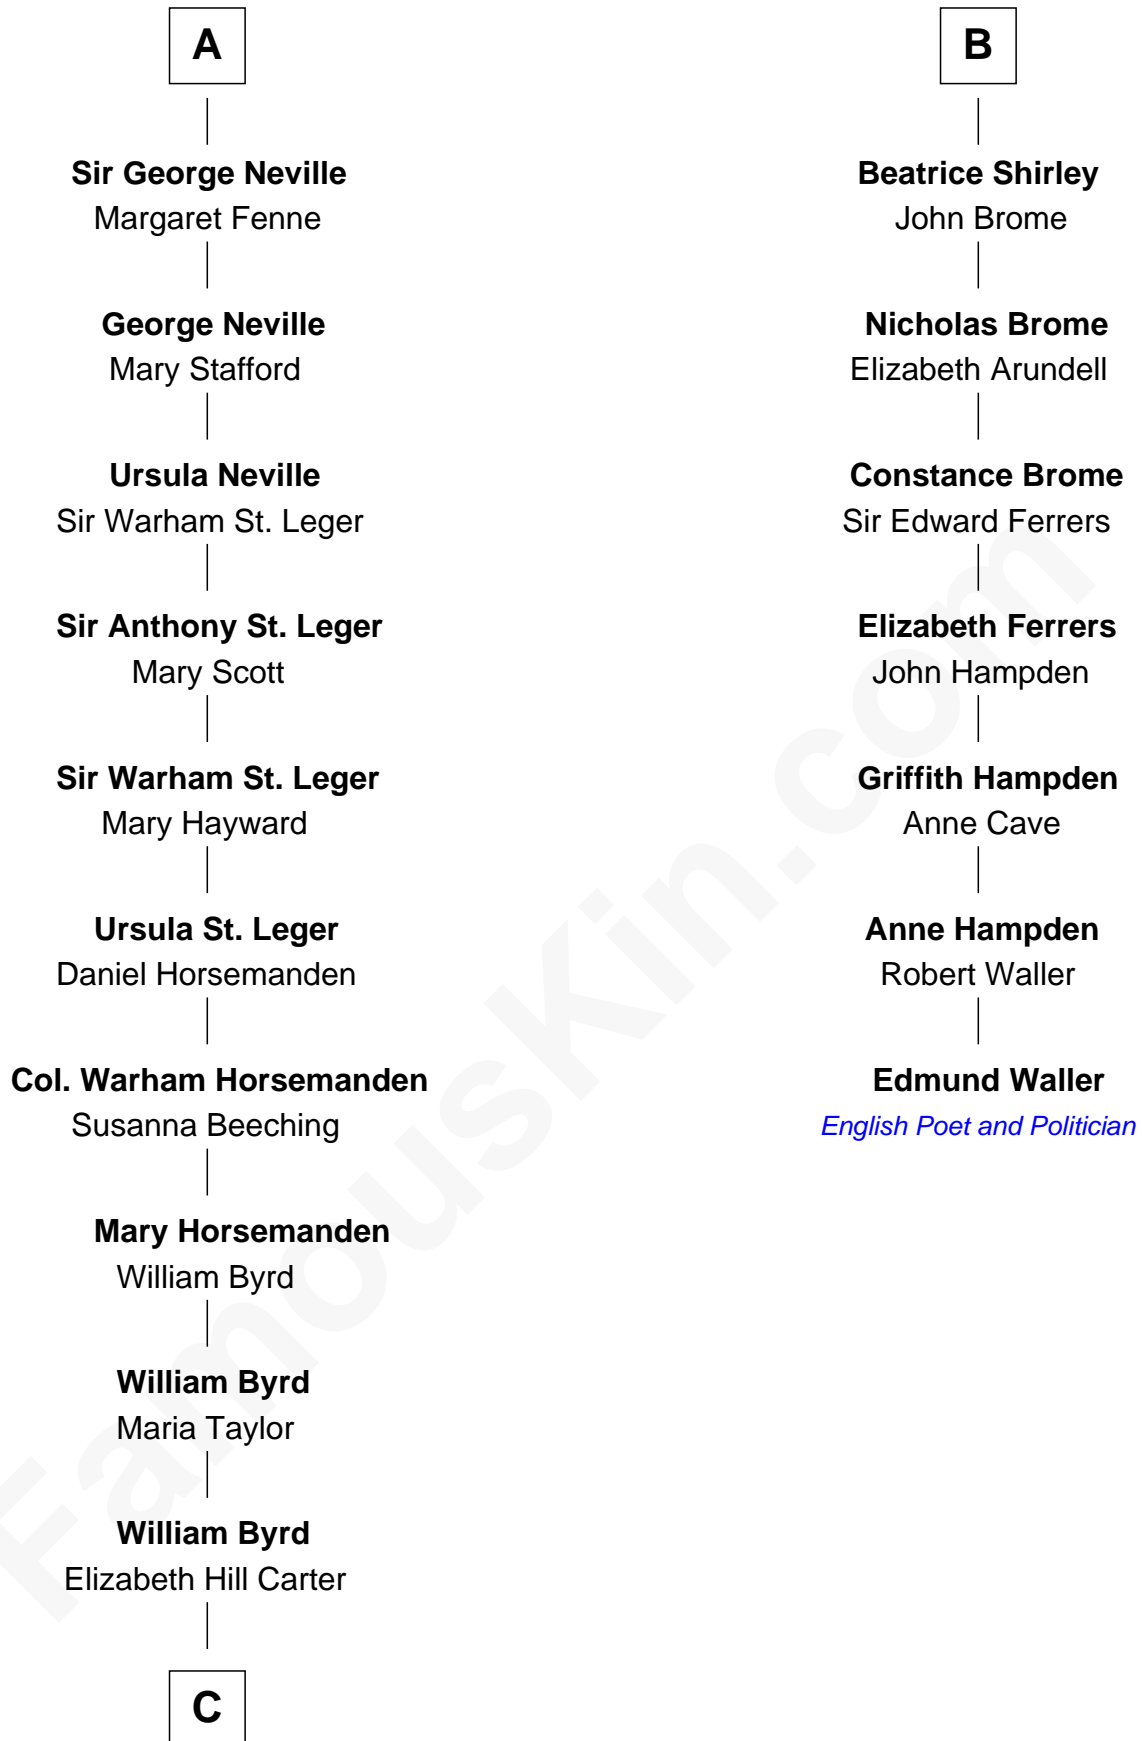

# FamousKin.com Relationship Chart of

**Harry F. Byrd**

*50th Governor of Virginia*

13th cousin 8 times removed of

**Edmund Waller**

*English Poet and Politician*

**C**

Thomas Taylor Byrd

Mary Armistead

Richard Evelyn Byrd

Anne Harrison

Col. William Byrd

Jane Meriwether Rivers

Richard Evelyn Byrd

Eleanor Bolling Flood

Harry F. Byrd

*50th Governor of Virginia*