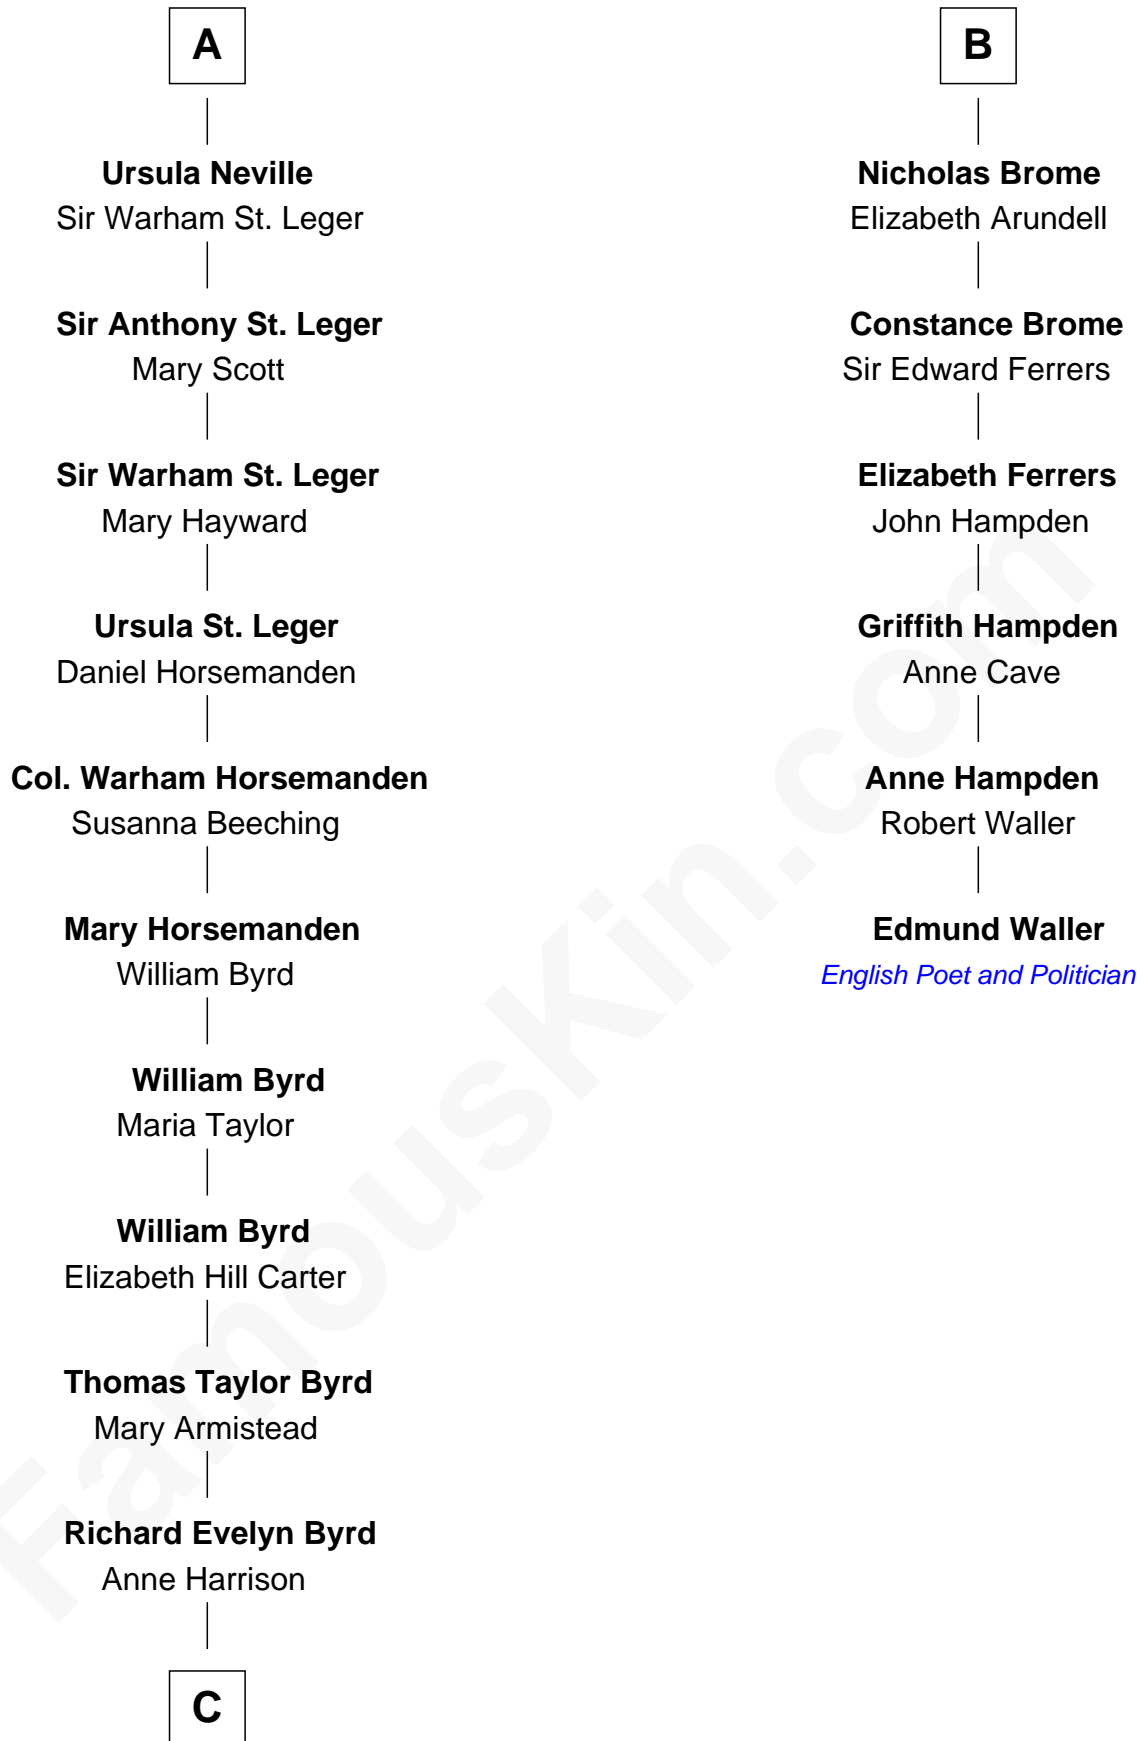

# FamousKin.com Relationship Chart of

**Harry F. Byrd**

*50th Governor of Virginia*

12th cousin 7 times removed of

**Edmund Waller**

*English Poet and Politician*

**Sir James de Audley**

Ela Longespee

Katherine Giffard

**Sir Nicholas Audley**

Joan Martin

**Alice de Audley**

Sir Hugh de Meynell

**Isabel de Meynell**

Sir Thomas de Shirley

**Sir Hugh Shirley**

Beatrice Brewes

**Sir Ralph Shirley**

Joan Basset

**Beatrice Shirley**

John Brome

**B**

**C**

—  
**Col. William Byrd**  
Jane Meriwether Rivers

—  
**Richard Evelyn Byrd**  
Eleanor Bolling Flood

—  
**Harry F. Byrd**  
*50th Governor of Virginia*

FamousKin.com