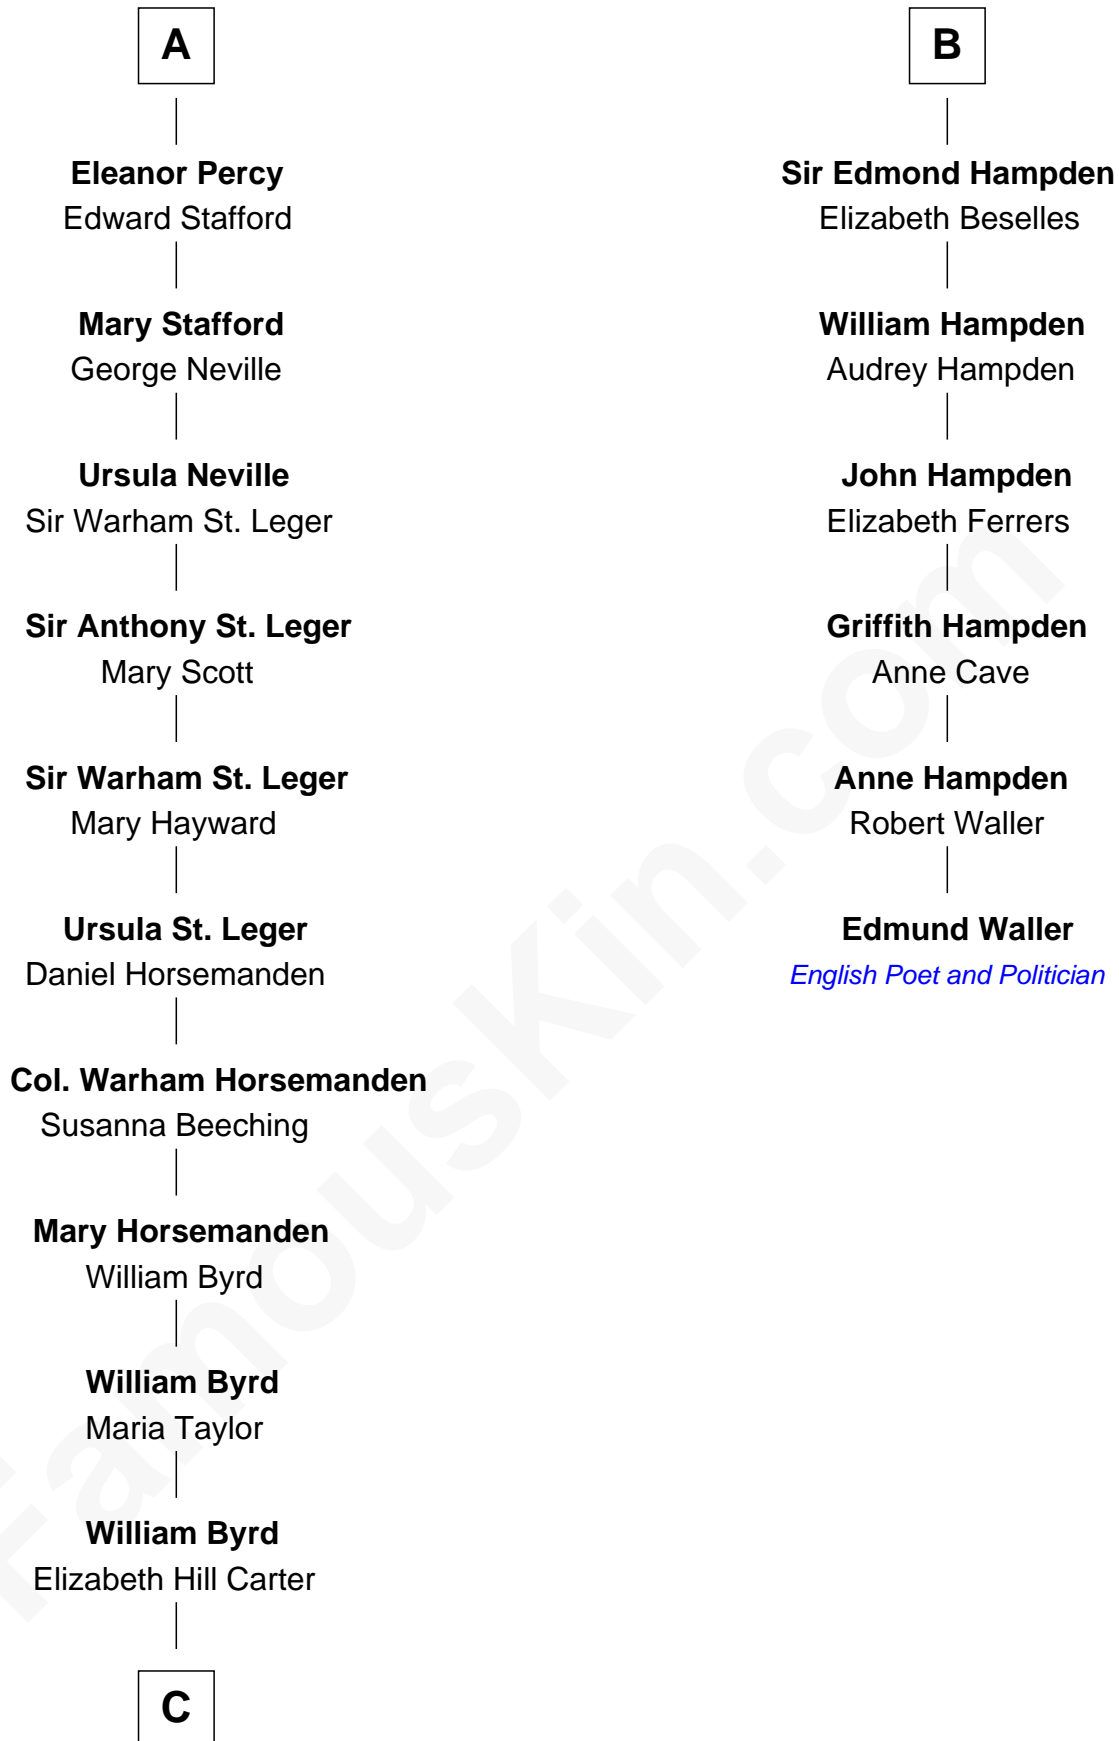

# FamousKin.com Relationship Chart of

**Harry F. Byrd**

*50th Governor of Virginia*

12th cousin 9 times removed of

**Edmund Waller**

*English Poet and Politician*

**Sir William de Ferrers**

*with wife  
Margaret de Quincy*

**James de Bohun**  
Joan de Brewes

**Sir John Berkeley**  
Elizabeth Betteshorne

**Sir John de Bohun**  
Cecily Filoll

**Eleanor Berkeley**  
Sir Richard Poynings

**Sir John Bohun**  
Alice - - - - -

**Eleanor Poynings**  
Sir Henry Percy

**Beatrice Bohun**  
Sir Stephen Popham

**Henry Percy**  
Maud Herbert

**Margery Popham**  
Thomas Hampden

**A**

**B**

**C**

—  
**Thomas Taylor Byrd**

Mary Armistead