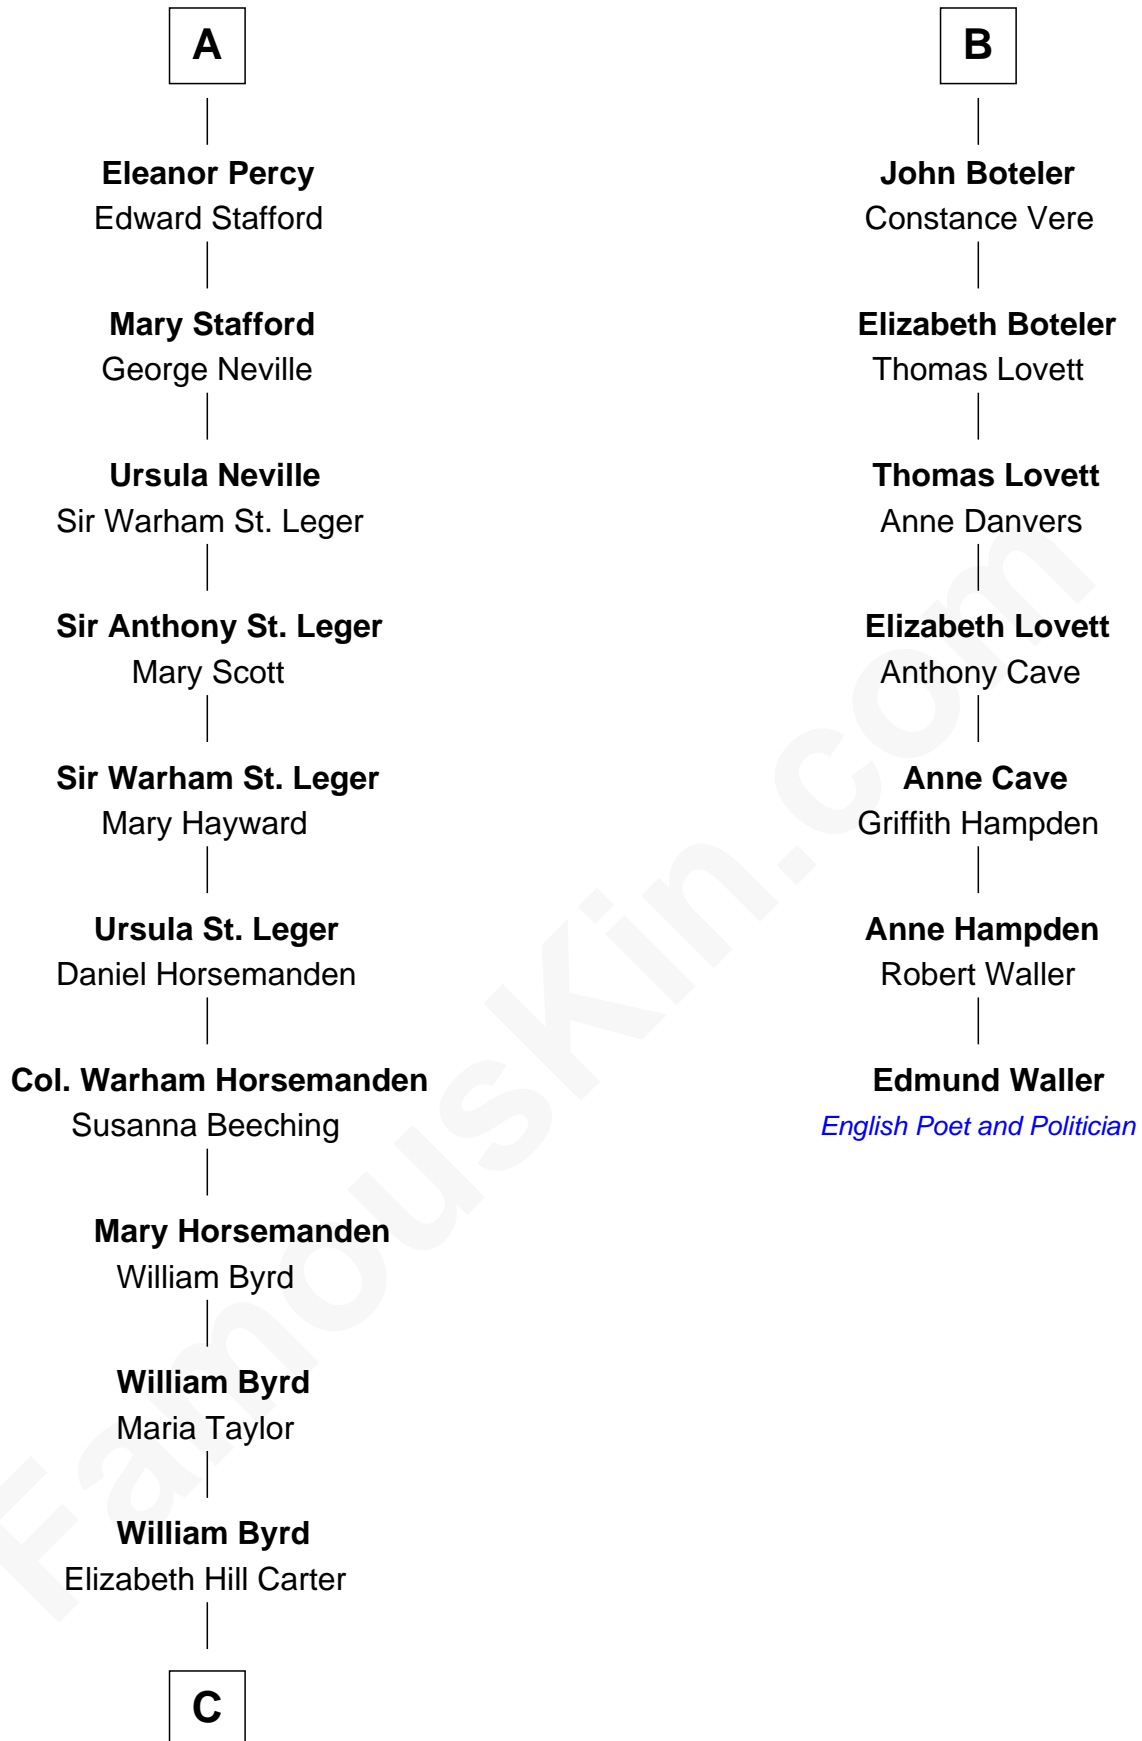

# FamousKin.com Relationship Chart of

**Harry F. Byrd**

*50th Governor of Virginia*

13th cousin 8 times removed of

**Edmund Waller**

*English Poet and Politician*

**Sir William de Cantilupe**

Eve de Braiose

**C**

—  
**Thomas Taylor Byrd**

Mary Armistead

—  
**Richard Evelyn Byrd**

Anne Harrison

—  
**Col. William Byrd**  
Jane Meriwether Rivers

—  
**Richard Evelyn Byrd**

Eleanor Bolling Flood