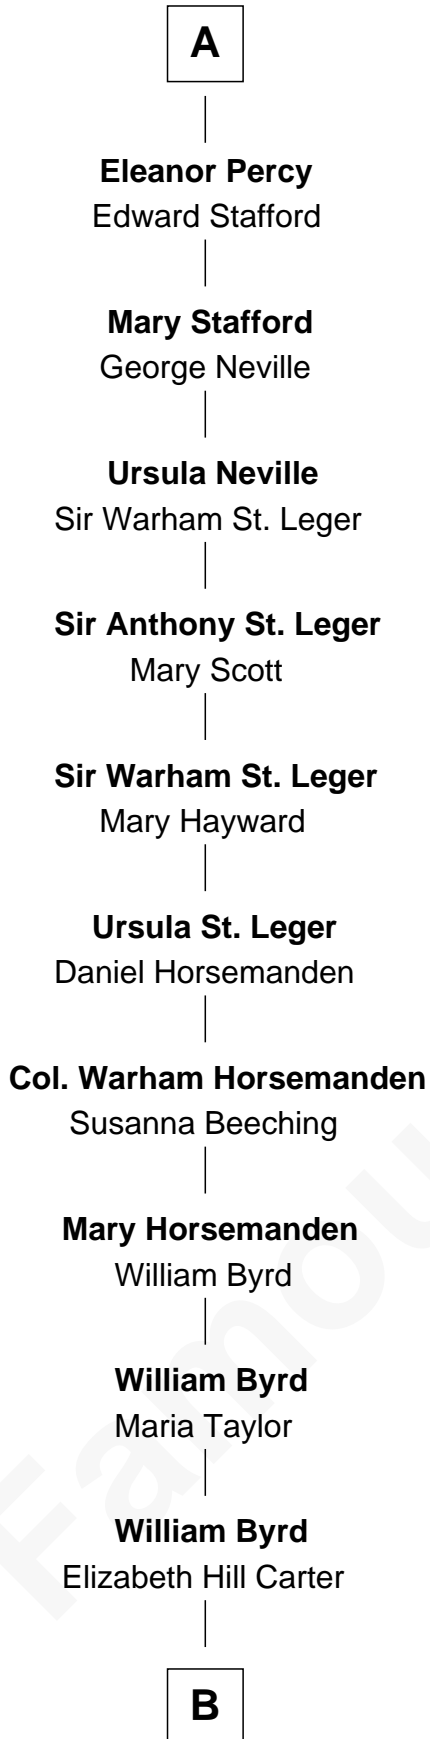

# FamousKin.com Relationship Chart of

**Harry F. Byrd**

*50th Governor of Virginia*

7th cousin 14 times removed of

**Catherine Howard**

*5th Wife of King Henry VIII*

**Sir Thebaud de Verdun**

*with wife  
Maud Mortimer*

*with wife  
Elizabeth de Clare*

**Margery de Verdun**

Sir John Crophull

**Thomas Crophull**

Sybil Delabere

**Agnes Crophull**

Sir Walter Devereux

**Sir Walter Devereux**

Elizabeth Bromwich

**Sir Walter Devereux**

Elizabeth Merbery

**Anne Devereux**

William Herbert

**Maud Herbert**

Henry Percy

**A**

**Elizabeth Ferrers**

Sir William Culpeper

**Sir Richard Culpeper**

Isabel Worsley

**Joyce Culpeper**

Sir Edmund Howard

**Catherine Howard**

*5th Wife of King Henry VIII*