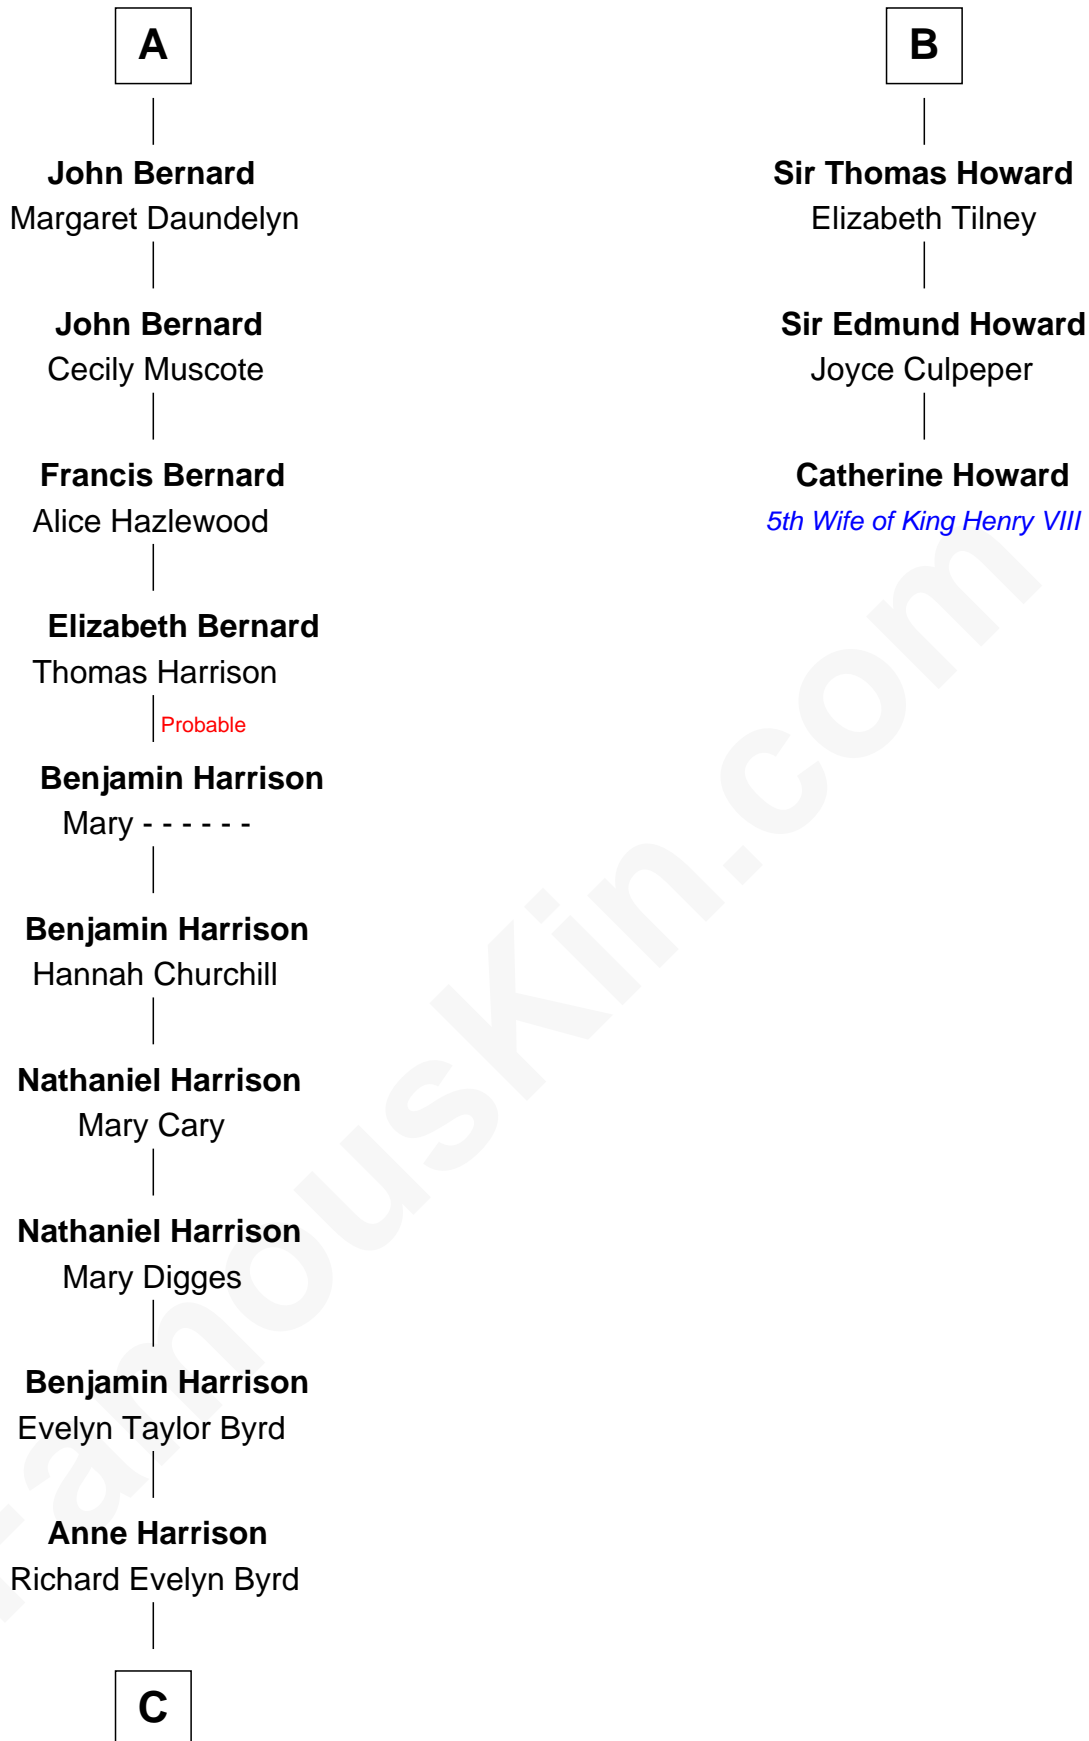

# FamousKin.com Relationship Chart of

**Harry F. Byrd**

*50th Governor of Virginia*

9th cousin 10 times removed of

**Catherine Howard**

*5th Wife of King Henry VIII*

**C**

—  
**Col. William Byrd**  
Jane Meriwether Rivers

—  
**Richard Evelyn Byrd**  
Eleanor Bolling Flood

—  
**Harry F. Byrd**  
*50th Governor of Virginia*

FamousKin.com