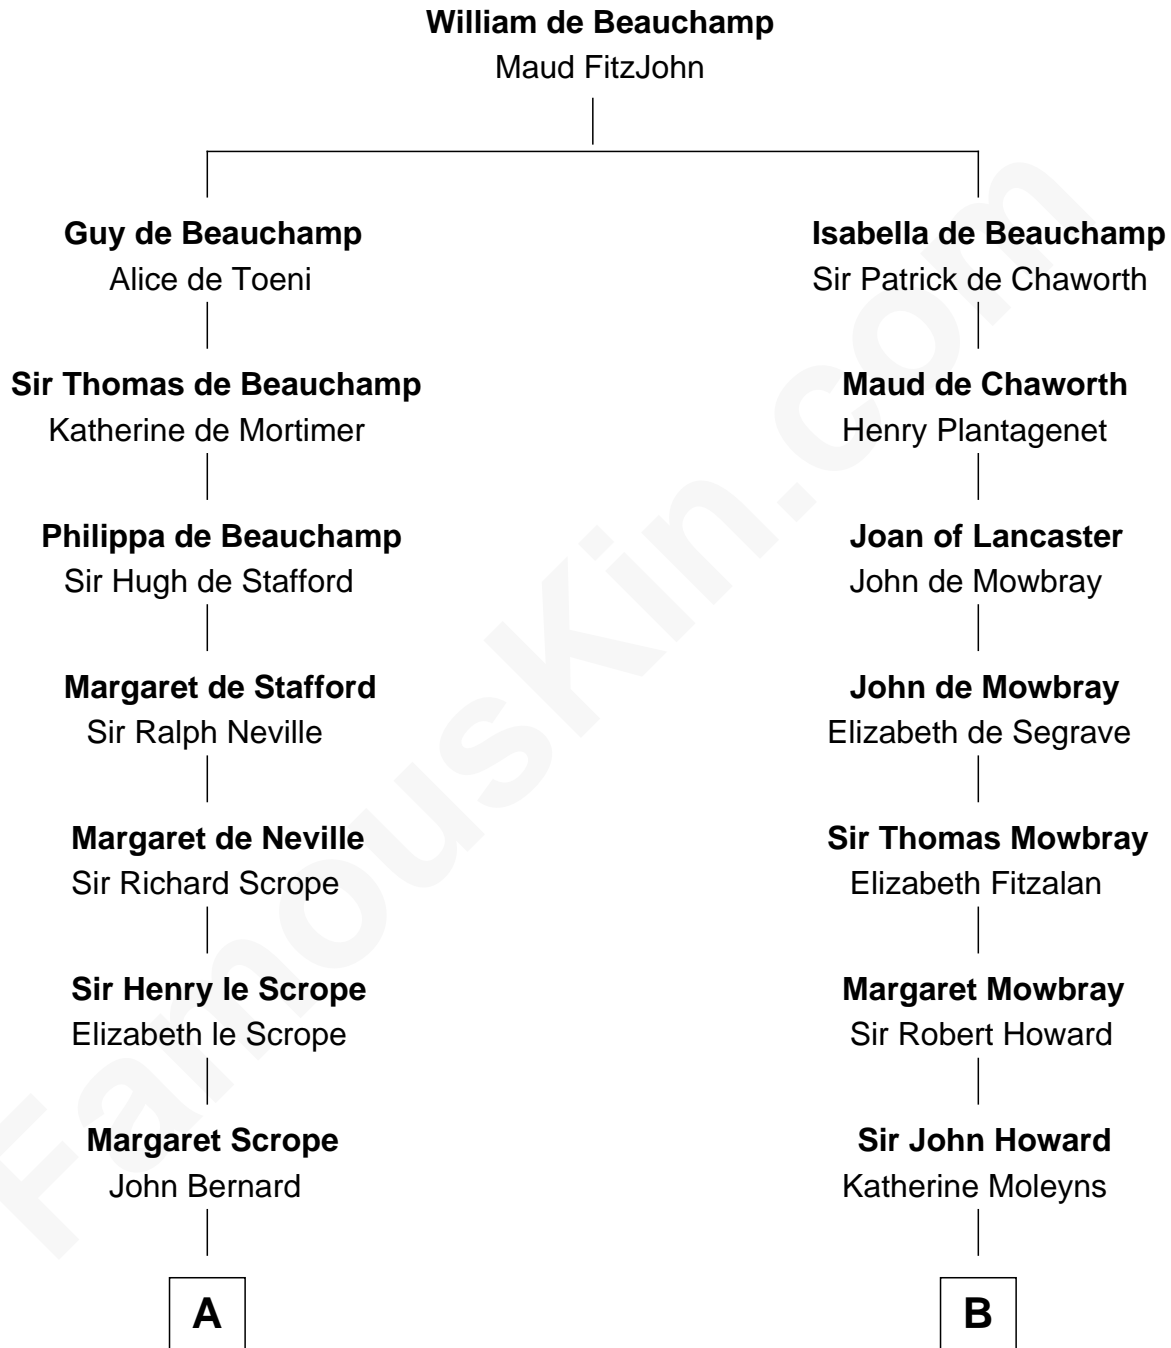

# FamousKin.com Relationship Chart of

**Harry F. Byrd**

*50th Governor of Virginia*

9th cousin 10 times removed of

**Catherine Howard**

*5th Wife of King Henry VIII*

**C**

—  
**Col. William Byrd**  
Jane Meriwether Rivers

—  
**Richard Evelyn Byrd**  
Eleanor Bolling Flood

—  
**Harry F. Byrd**  
*50th Governor of Virginia*

FamousKin.com