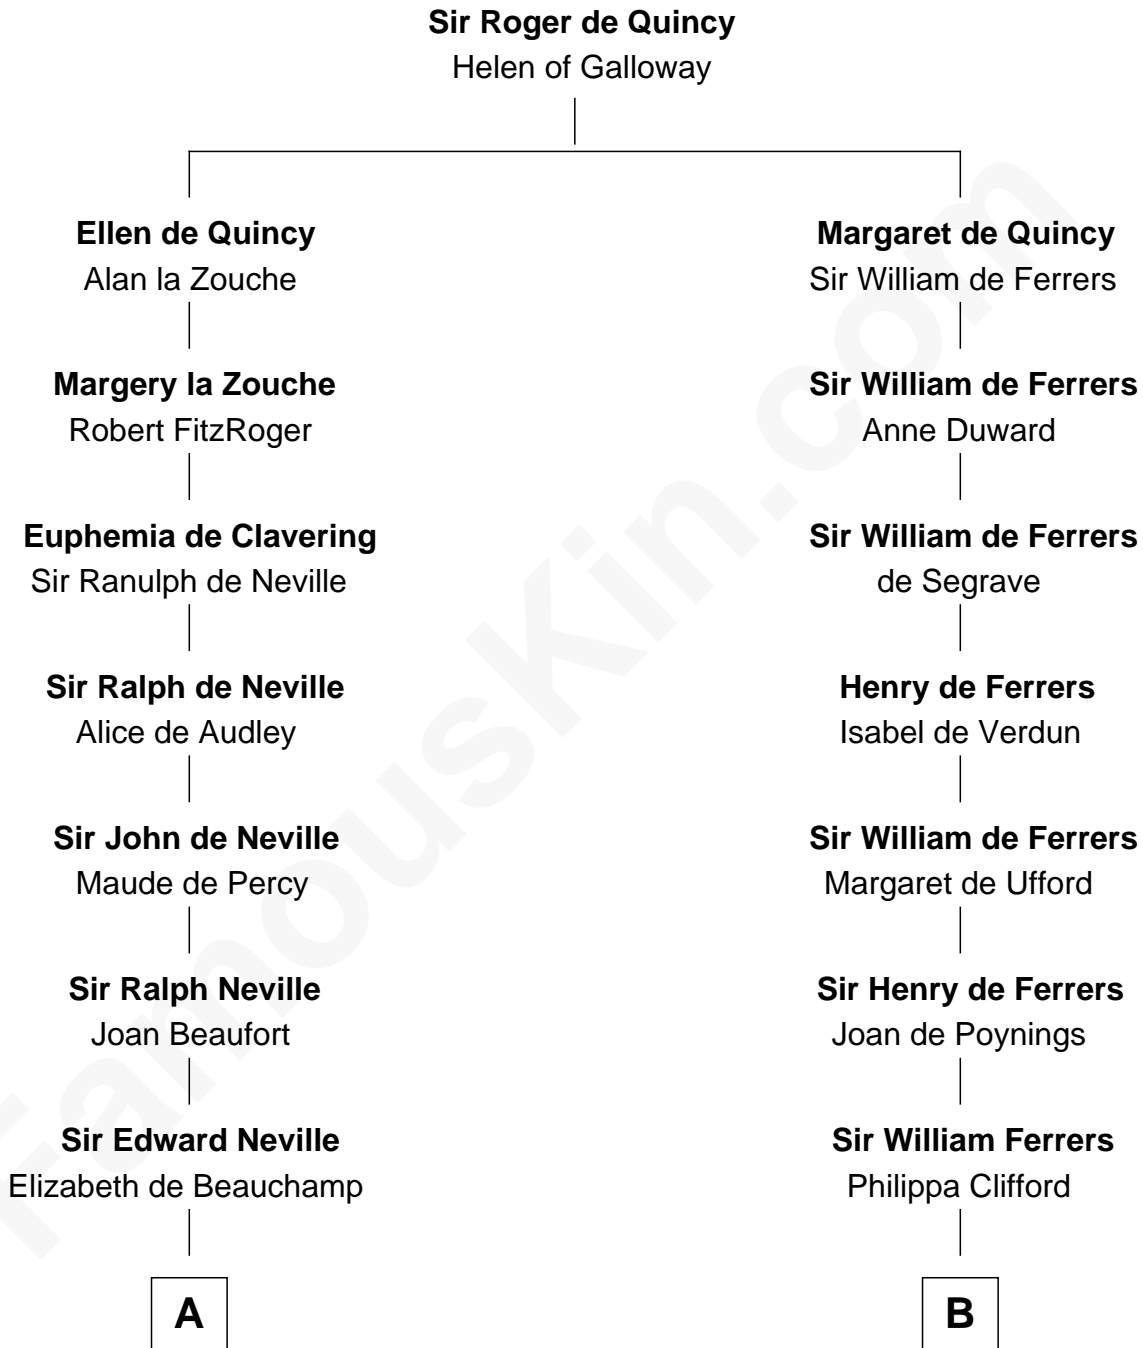

# FamousKin.com Relationship Chart of

**Harry F. Byrd**

*50th Governor of Virginia*

10th cousin 11 times removed of

**Catherine Howard**

*5th Wife of King Henry VIII*

**C**

Thomas Taylor Byrd

Mary Armistead

Richard Evelyn Byrd

Anne Harrison

Col. William Byrd

Jane Meriwether Rivers

Richard Evelyn Byrd

Eleanor Bolling Flood

Harry F. Byrd

*50th Governor of Virginia*

FamousKin.com