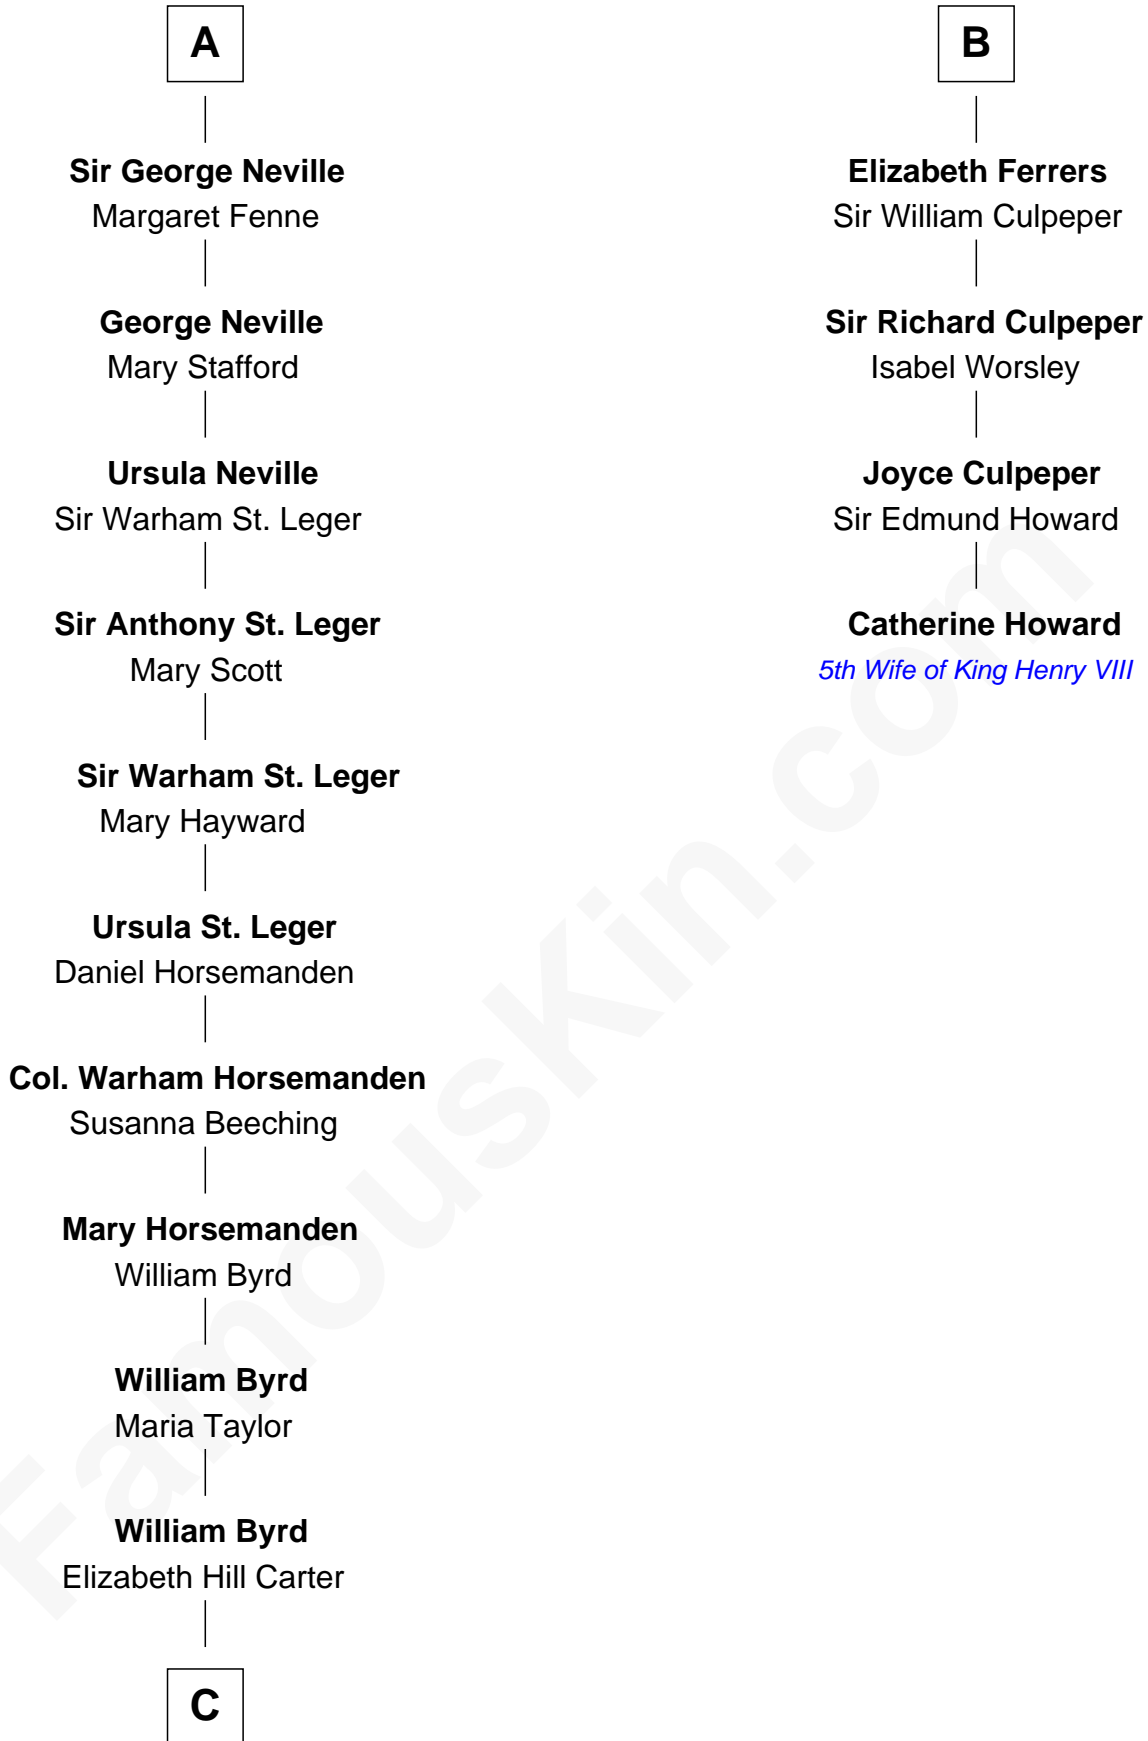

# FamousKin.com Relationship Chart of

**Harry F. Byrd**

*50th Governor of Virginia*

10th cousin 11 times removed of

**Catherine Howard**

*5th Wife of King Henry VIII*

**C**

Thomas Taylor Byrd

Mary Armistead

Richard Evelyn Byrd

Anne Harrison

Col. William Byrd

Jane Meriwether Rivers

Richard Evelyn Byrd

Eleanor Bolling Flood

Harry F. Byrd

*50th Governor of Virginia*

FamousKin.com