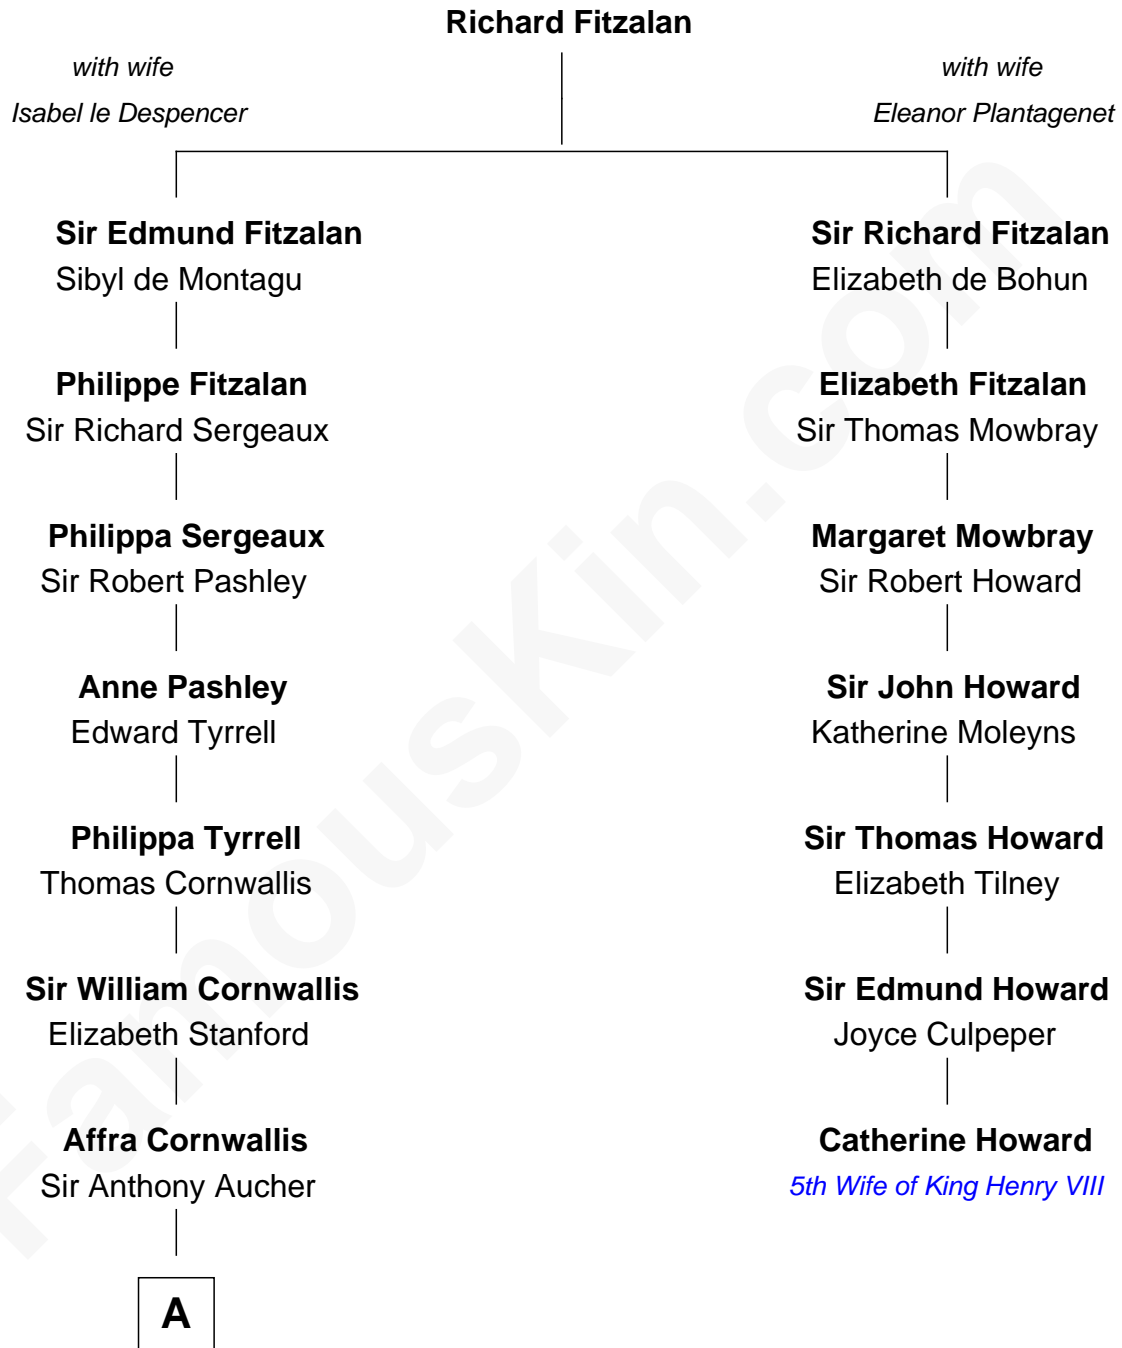

# FamousKin.com Relationship Chart of

**Harry F. Byrd**

*50th Governor of Virginia*

6th cousin 15 times removed of

**Catherine Howard**

*5th Wife of King Henry VIII*

**A**

**Edward Aucher**

Mabel Wroth

**Elizabeth Aucher**

Sir William Lovelace

**Sir William Lovelace**

Anne Barne

**Anne Lovelace**

Rev. John Gorsuch

**Ann Gorsuch**