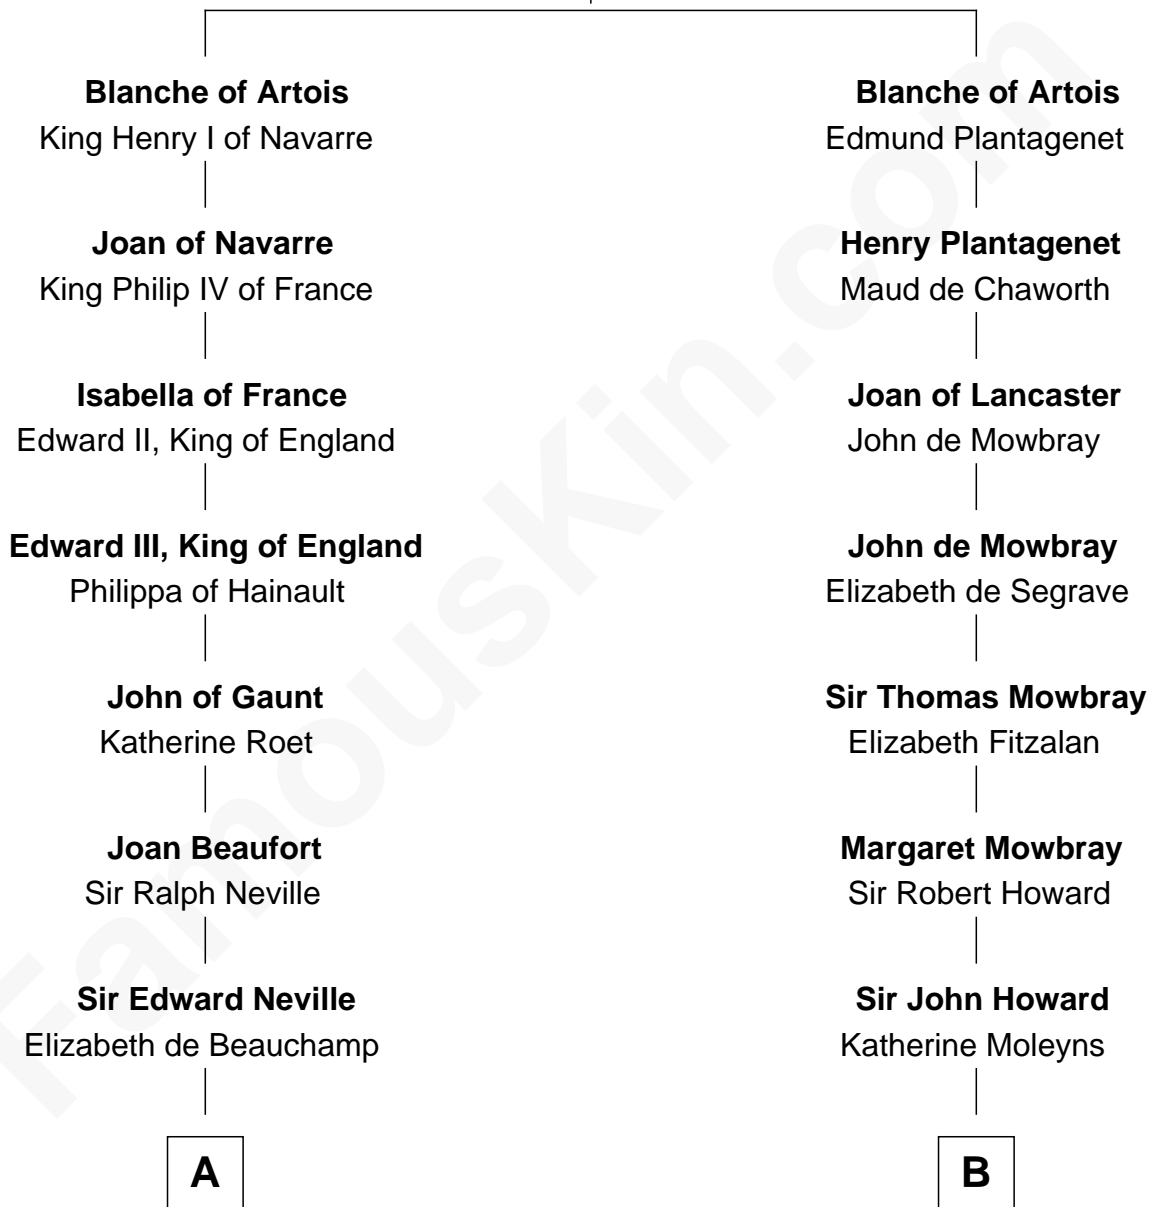

FamousKin.com Relationship Chart of

Harry F. Byrd

50th Governor of Virginia

9th cousin 12 times removed of

Catherine Howard

5th Wife of King Henry VIII

Robert I, Count of Artois

Matilda of Brabant

C

Thomas Taylor Byrd

Mary Armistead

Richard Evelyn Byrd

Anne Harrison

Col. William Byrd

Jane Meriwether Rivers

Richard Evelyn Byrd