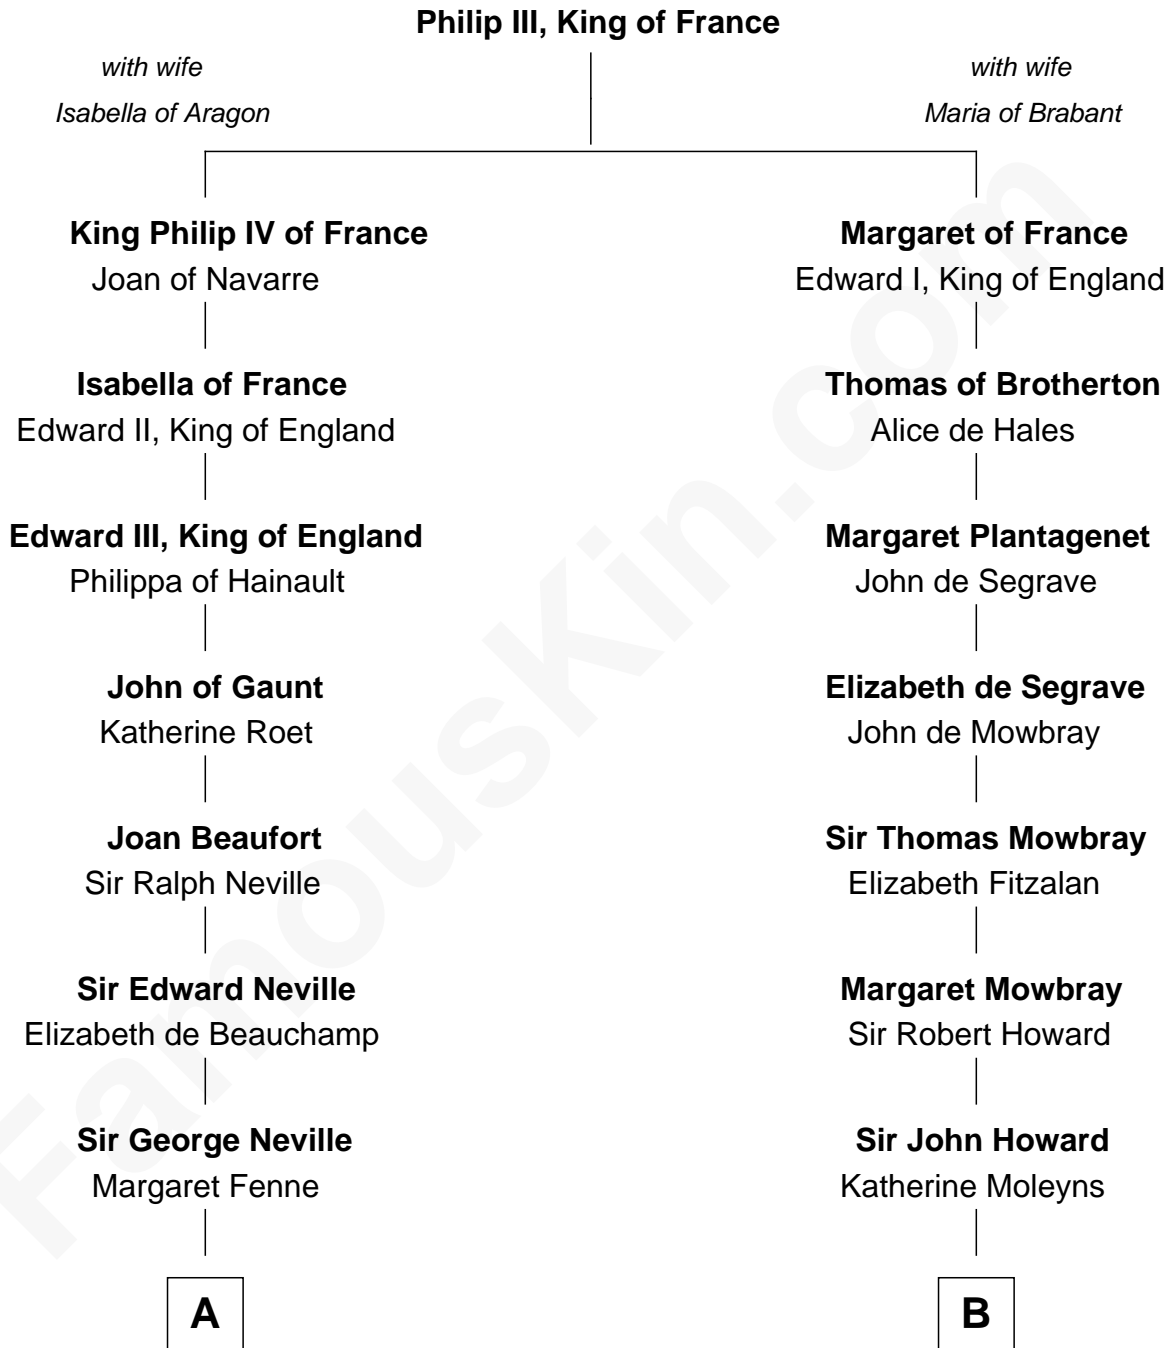

FamousKin.com Relationship Chart of

Harry F. Byrd

50th Governor of Virginia

9th cousin 11 times removed of

Catherine Howard

5th Wife of King Henry VIII

C

Richard Evelyn Byrd

Anne Harrison

Col. William Byrd
Jane Meriwether Rivers

Richard Evelyn Byrd
Eleanor Bolling Flood

Harry F. Byrd
50th Governor of Virginia

FamousKin.com