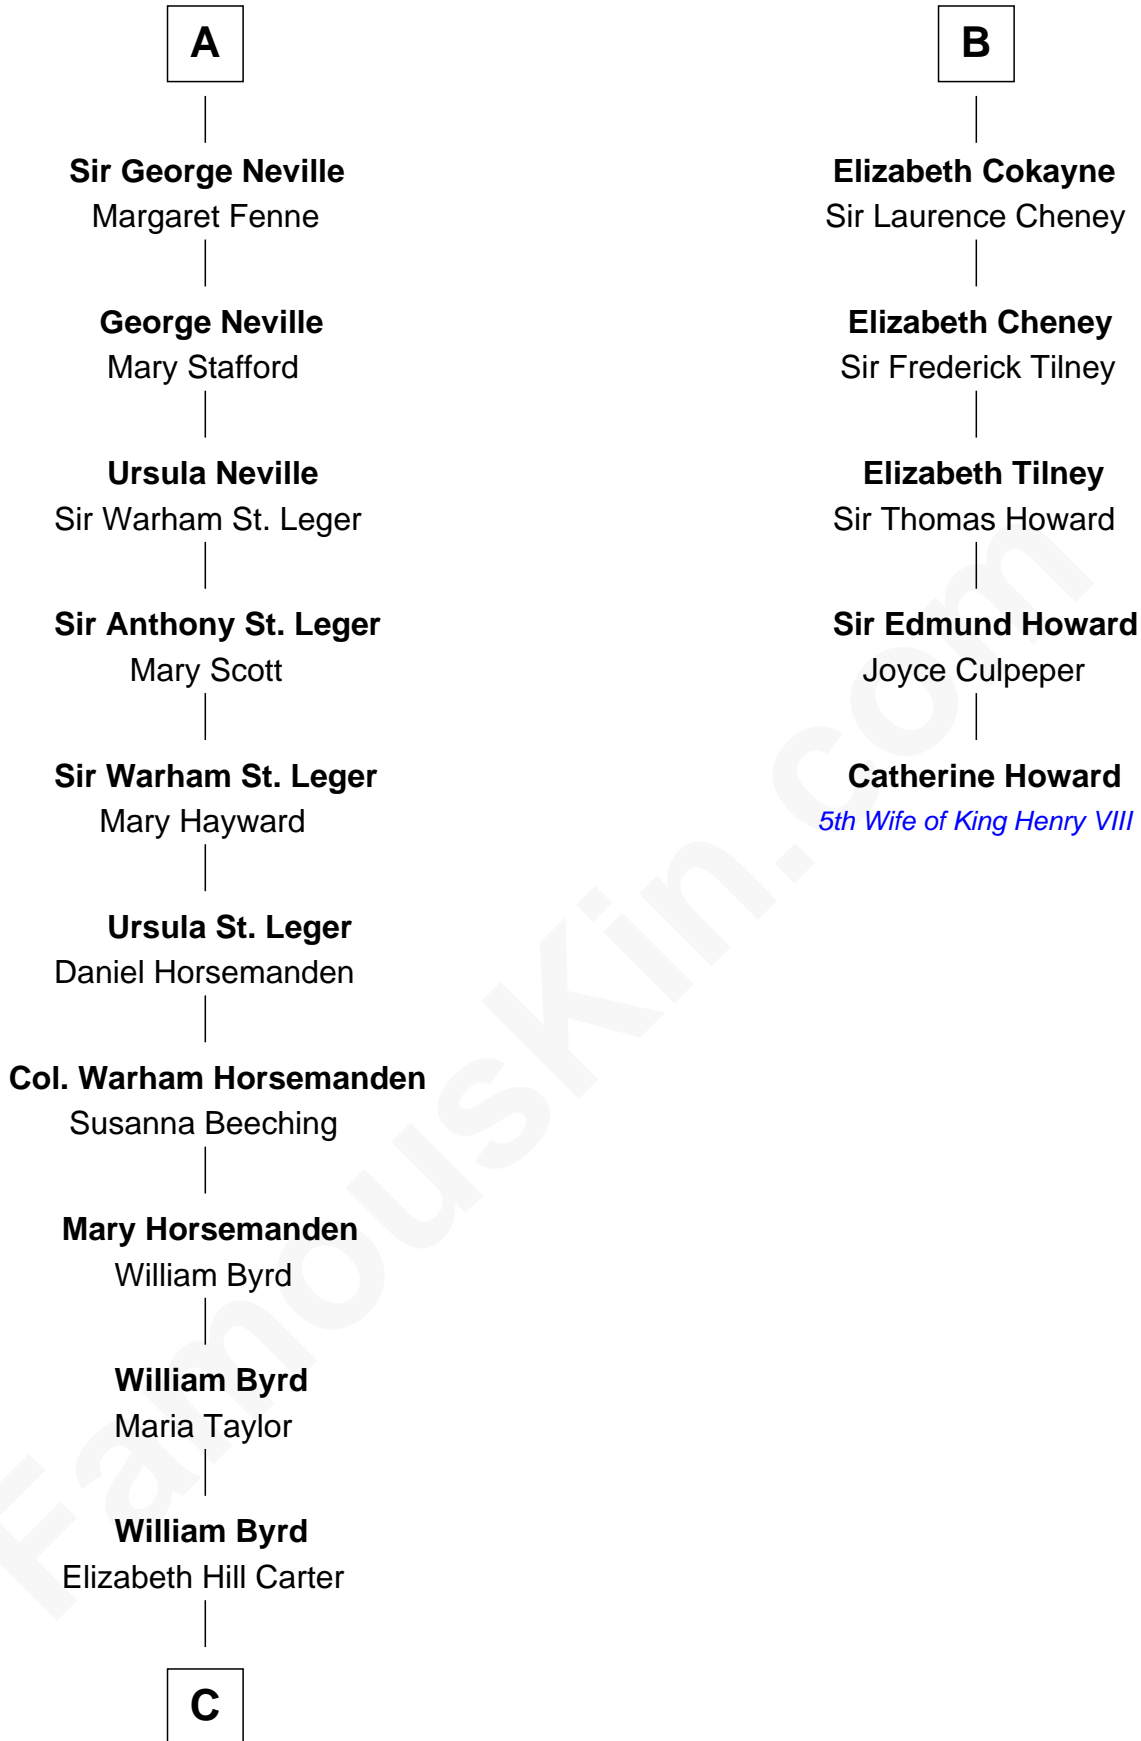

FamousKin.com Relationship Chart of

Harry F. Byrd

50th Governor of Virginia

11th cousin 10 times removed of

Catherine Howard

5th Wife of King Henry VIII

Sir William Longespee

Ela of Salisbury

C

Thomas Taylor Byrd

Mary Armistead

Richard Evelyn Byrd

Anne Harrison

Col. William Byrd

Jane Meriwether Rivers

Richard Evelyn Byrd

Eleanor Bolling Flood

Harry F. Byrd

50th Governor of Virginia

FamousKin.com