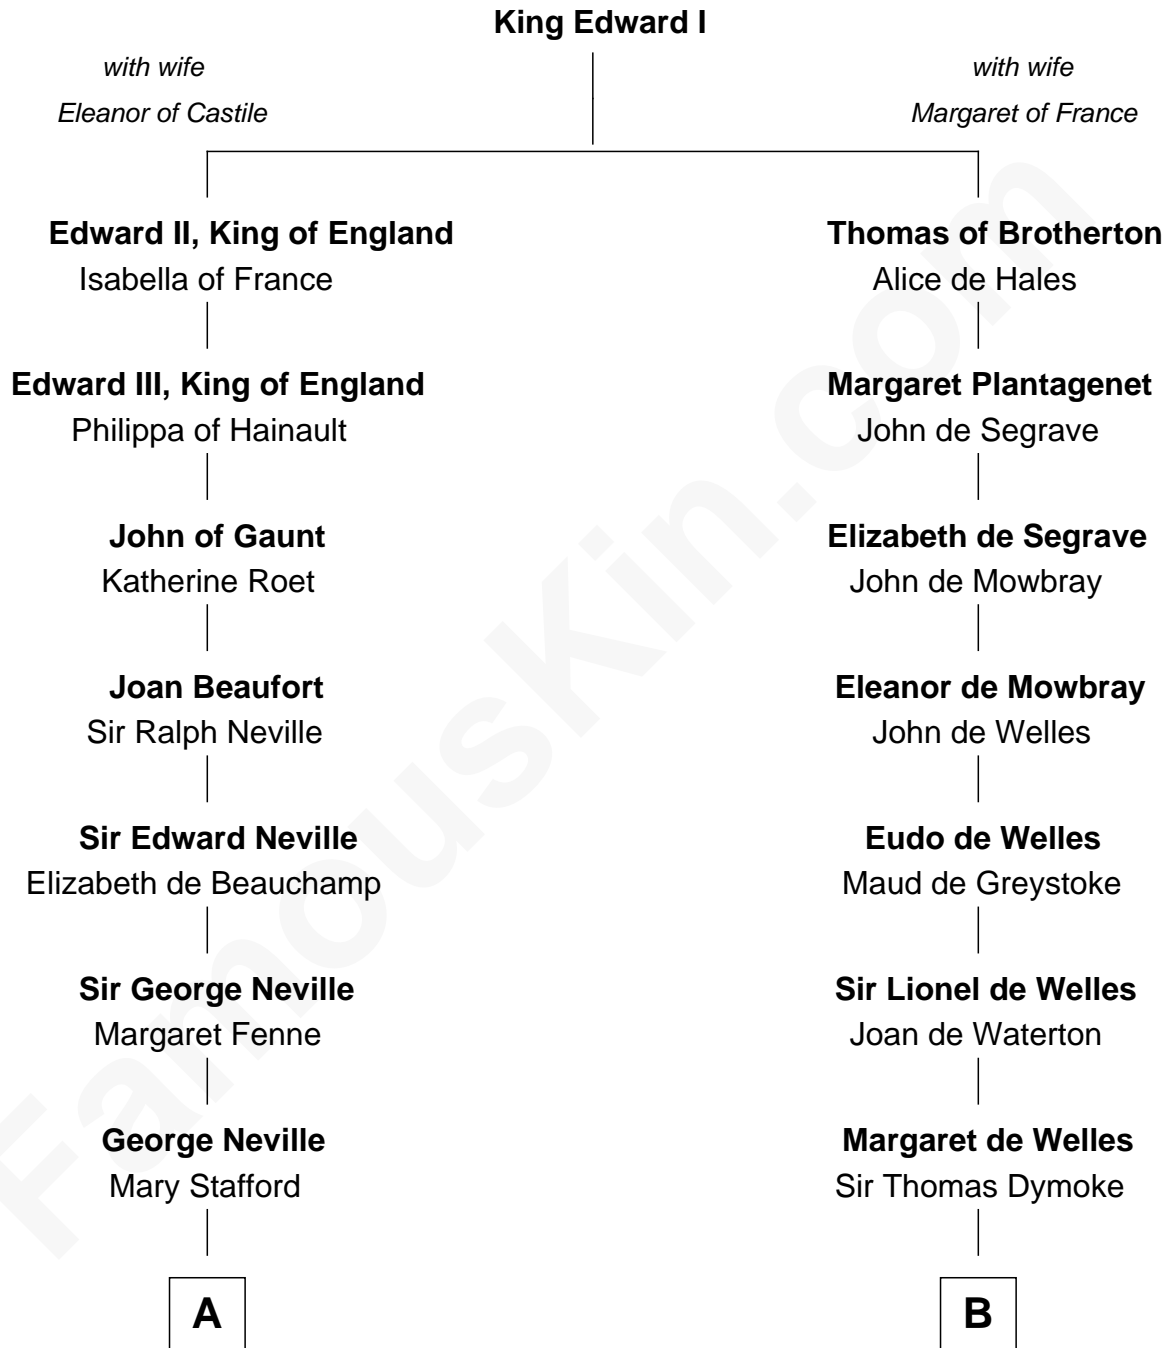

# FamousKin.com Relationship Chart of

**Harry F. Byrd**

*50th Governor of Virginia*

18th cousin 1 time removed of

**Ralph Waldo Emerson**

*American Poet*

**C**

**Col. William Byrd**  
Jane Meriwether Rivers

**Richard Evelyn Byrd**  
Eleanor Bolling Flood

**Harry F. Byrd**  
*50th Governor of Virginia*

**D**

**Rev. William Emerson**  
Ruth Haskins

**Ralph Waldo Emerson**  
*American Poet*

FamousKin.com