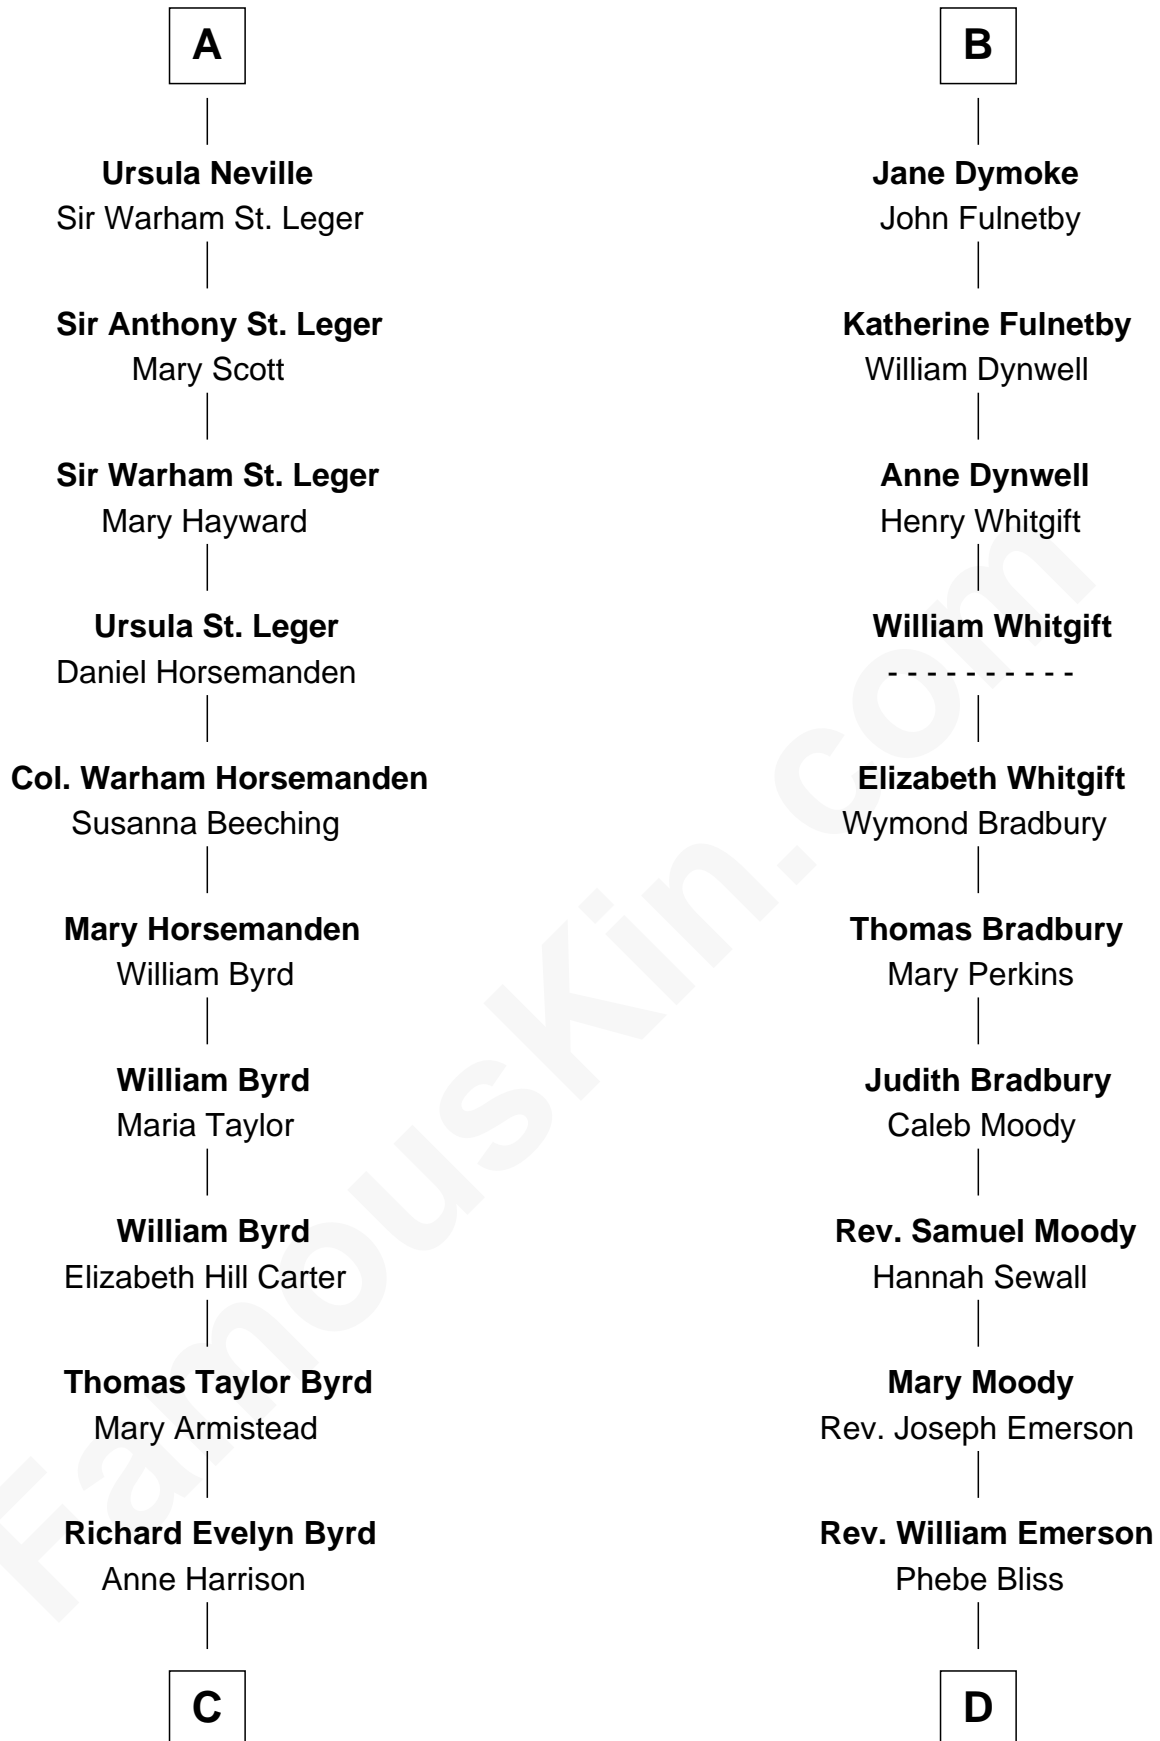

# FamousKin.com Relationship Chart of

**Harry F. Byrd**

*50th Governor of Virginia*

18th cousin 1 time removed of

**Ralph Waldo Emerson**

*American Poet*

**C**

**Col. William Byrd**  
Jane Meriwether Rivers

**Richard Evelyn Byrd**  
Eleanor Bolling Flood

**Harry F. Byrd**  
*50th Governor of Virginia*

**D**

**Rev. William Emerson**  
Ruth Haskins

**Ralph Waldo Emerson**  
*American Poet*

FamousKin.com