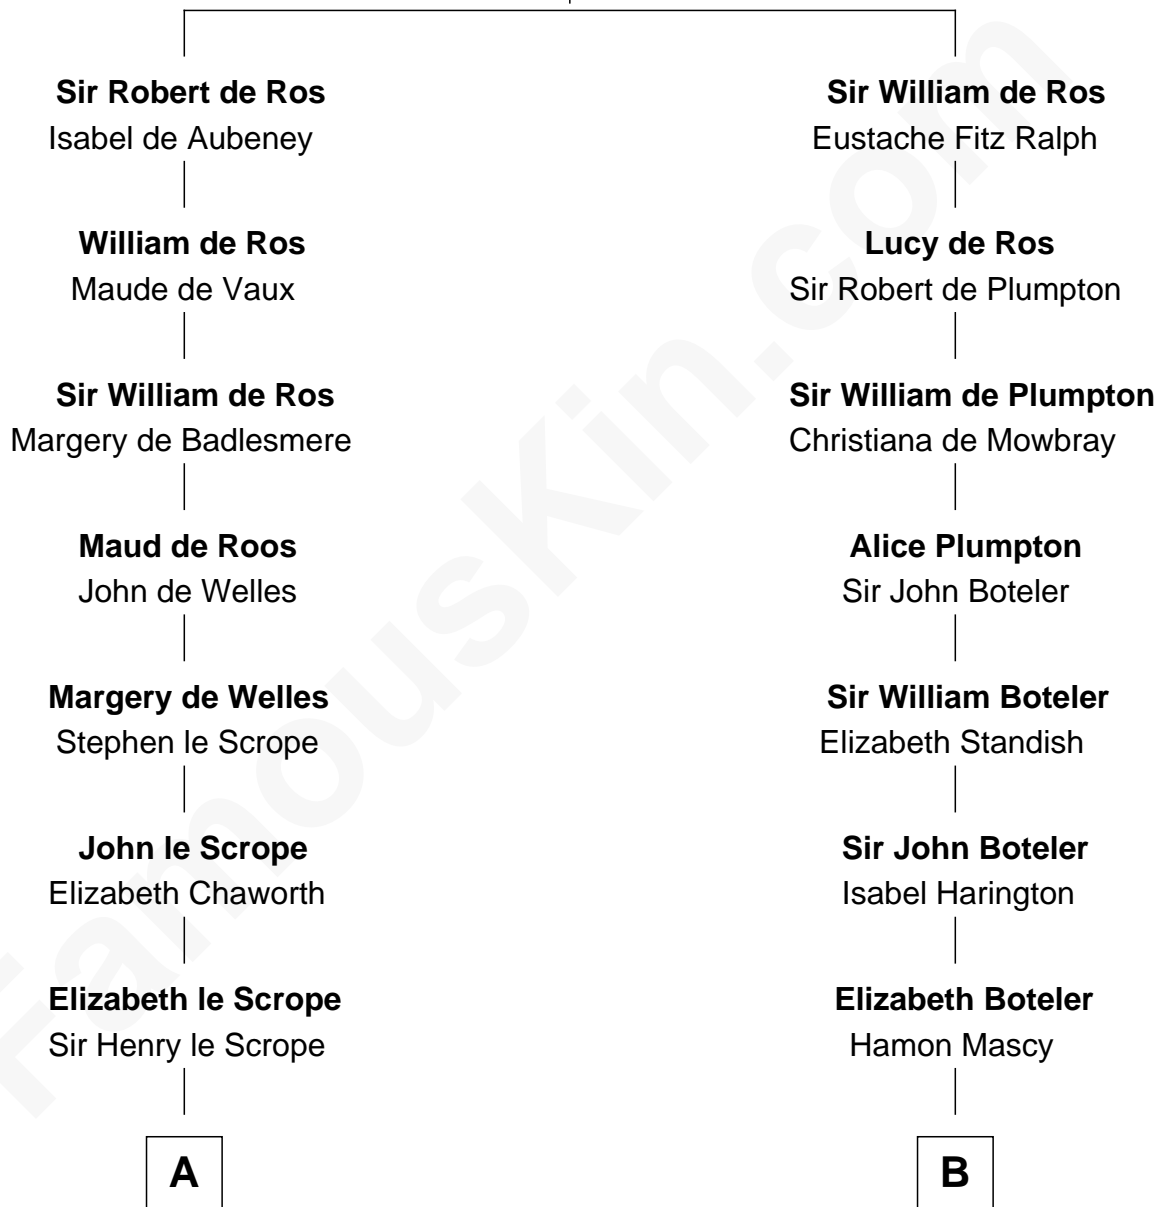

# FamousKin.com Relationship Chart of

**Harry F. Byrd**

*50th Governor of Virginia*

19th cousin 1 time removed of

**Ellen (Herndon) Arthur**

*Wife of President Chester A. Arthur*

**Sir William de Ros**

Lucy FitzPiers

**C**

**Anne Harrison**  
Richard Evelyn Byrd

**Col. William Byrd**  
Jane Meriwether Rivers

**Richard Evelyn Byrd**  
Eleanor Bolling Flood

**Harry F. Byrd**  
*50th Governor of Virginia*

**D**

**Dabney Herndon**  
Elizabeth Hull