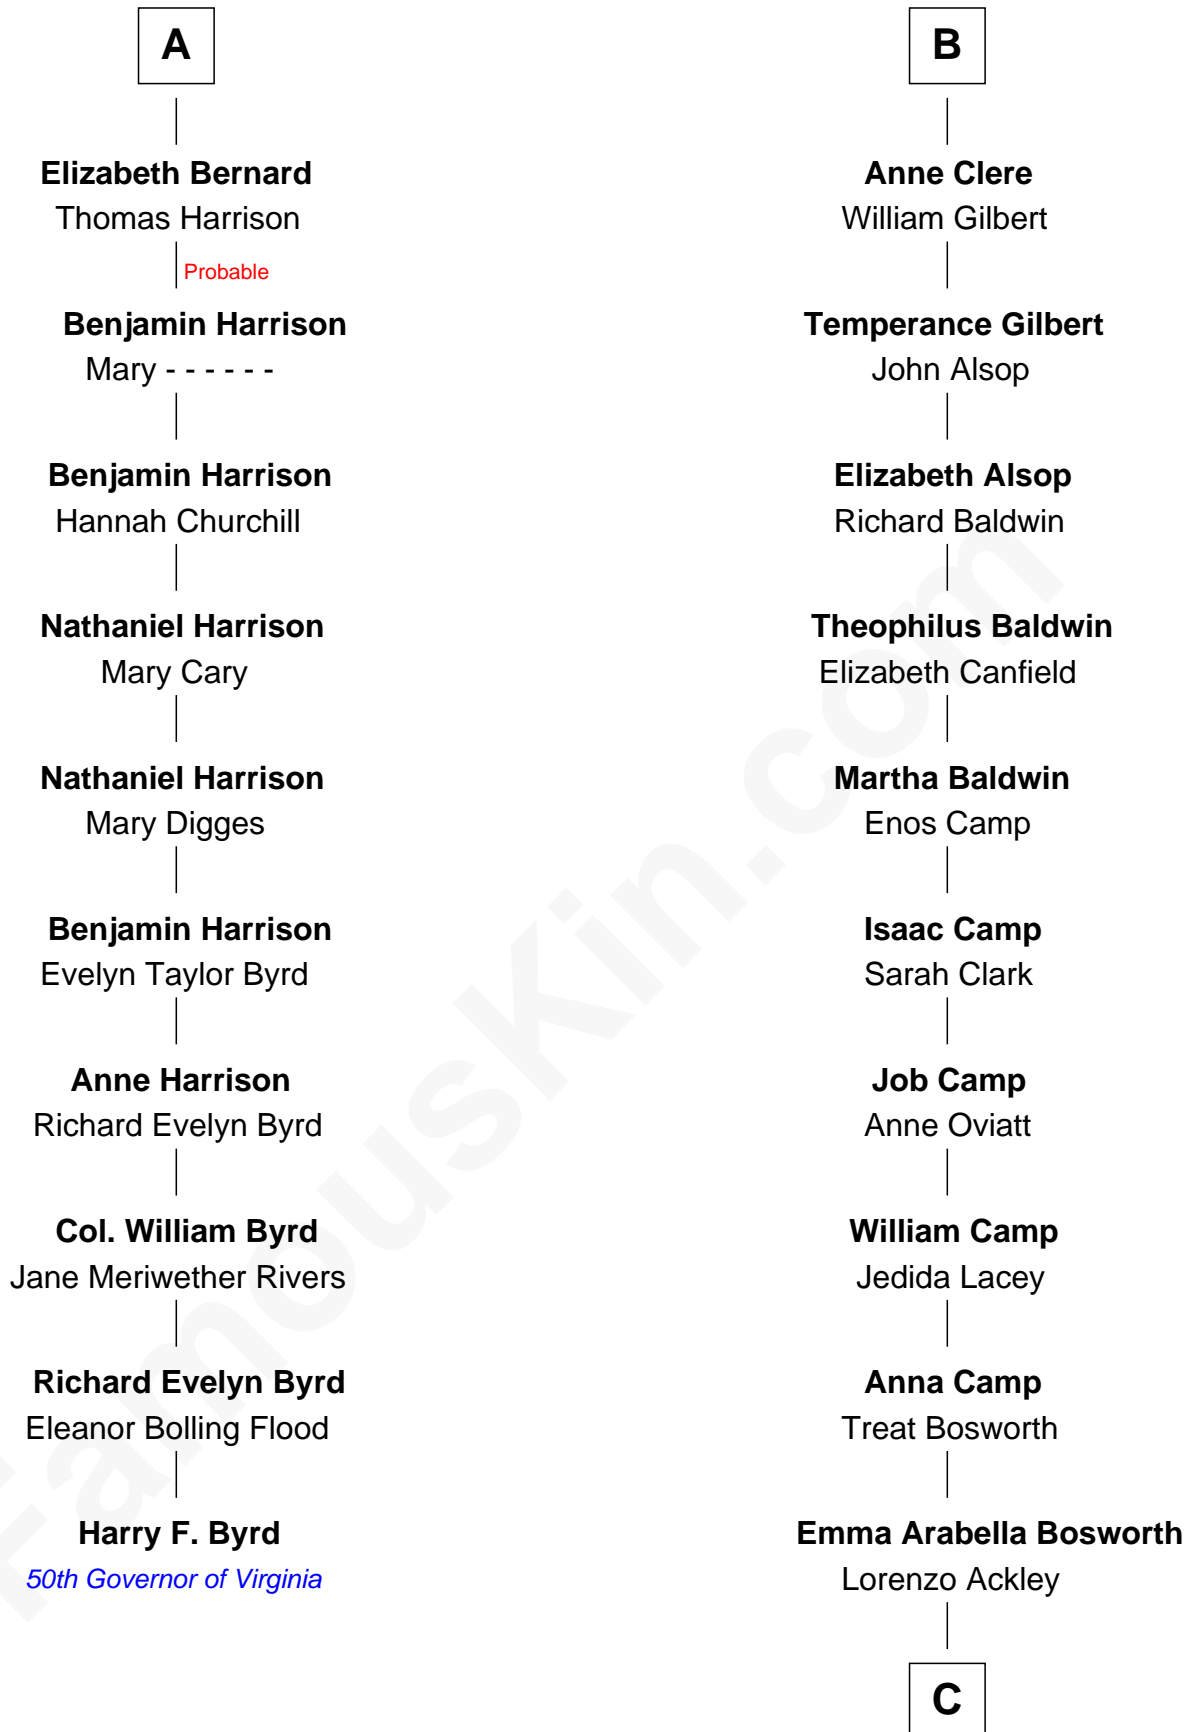

FamousKin.com Relationship Chart of

Harry F. Byrd

50th Governor of Virginia

16th cousin 5 times removed of

Sydney Biddle Barrows

Mayflower Madam

John de Welles

Maud de Roos

Margery de Welles

Stephen le Scrope

John le Scrope

Elizabeth Chaworth

Elizabeth le Scrope

Sir Henry le Scrope

Margaret Scrope

John Bernard

Sir Robert Clere

Sir John Clere

Anne Tyrrell

Sir Edmund Clere

Frances Fulmerston

B

C

Helen Eva Ackley
William Gildersleeve Parke