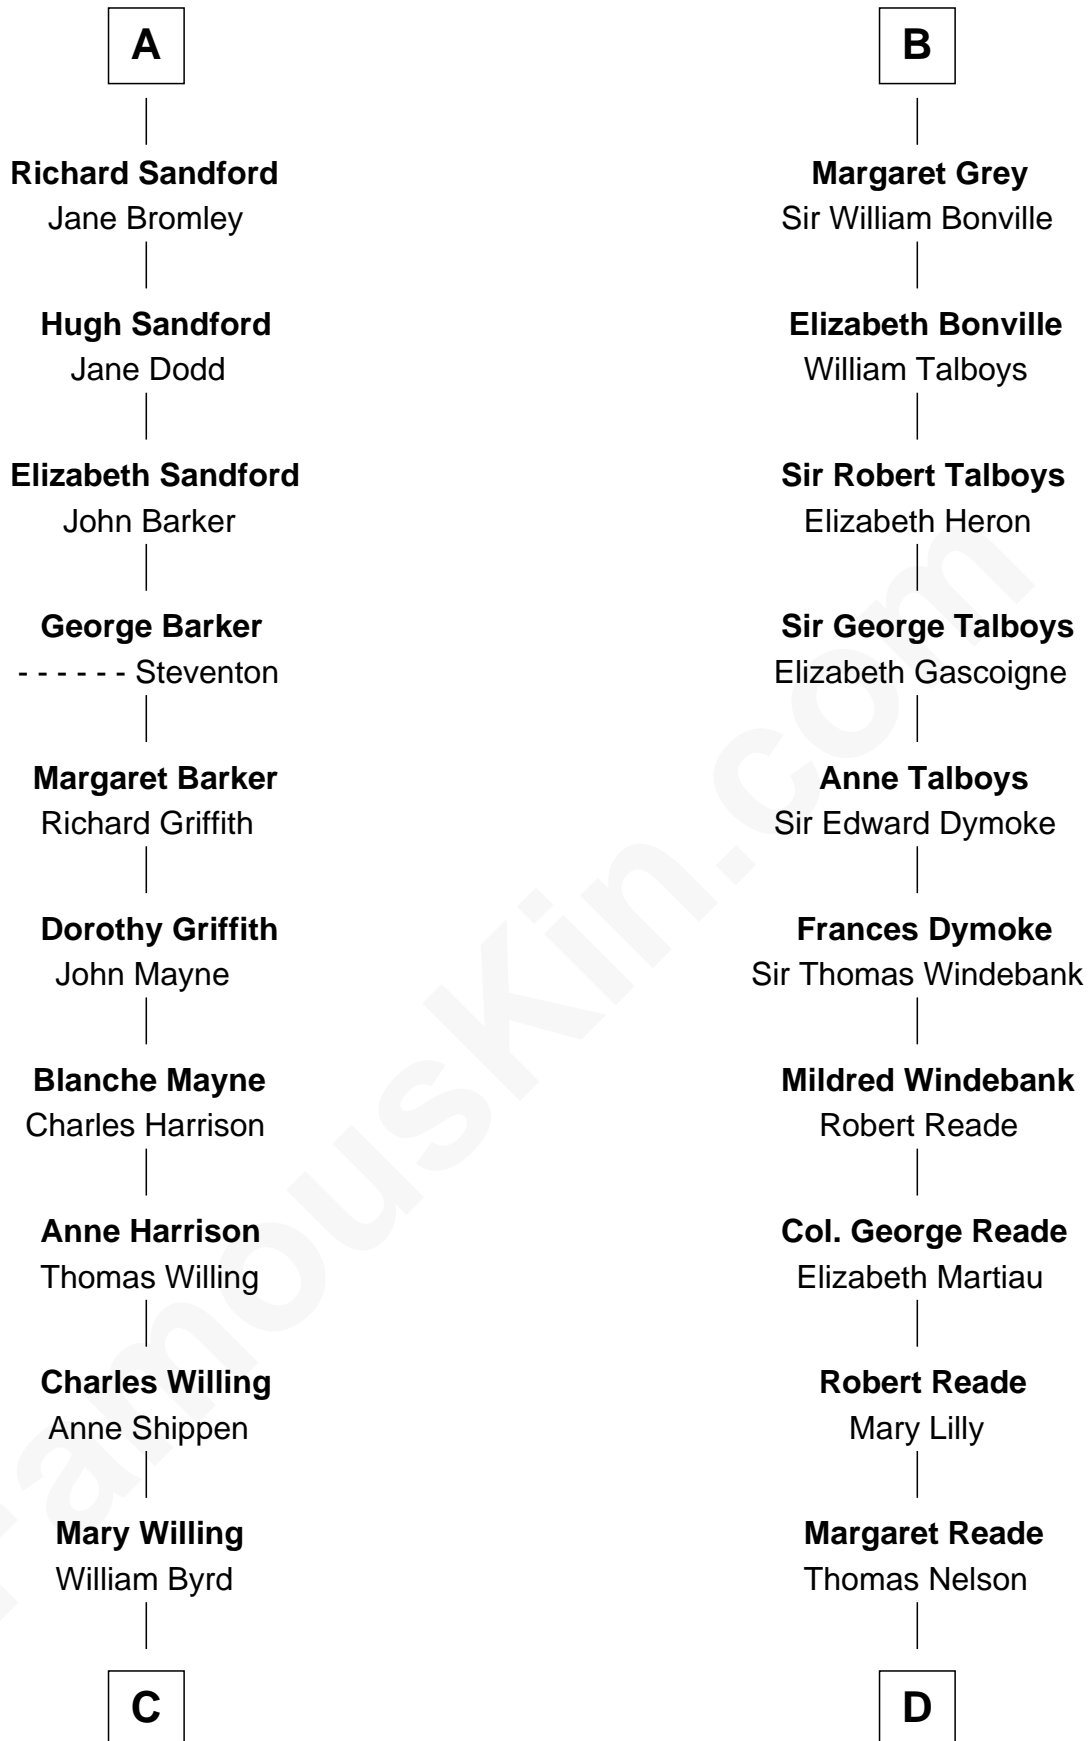

# FamousKin.com Relationship Chart of

**Harry F. Byrd**

*50th Governor of Virginia*

18th cousin 3 times removed of

**Thomas Nelson**

*Signer of the Declaration of Independence*

**William d'Aubenev**

Mabel of Chester

**C**

**Evelyn Taylor Byrd**  
Benjamin Harrison

**Anne Harrison**  
Richard Evelyn Byrd

**Col. William Byrd**  
Jane Meriwether Rivers

**Richard Evelyn Byrd**  
Eleanor Bolling Flood

**Harry F. Byrd**  
*50th Governor of Virginia*