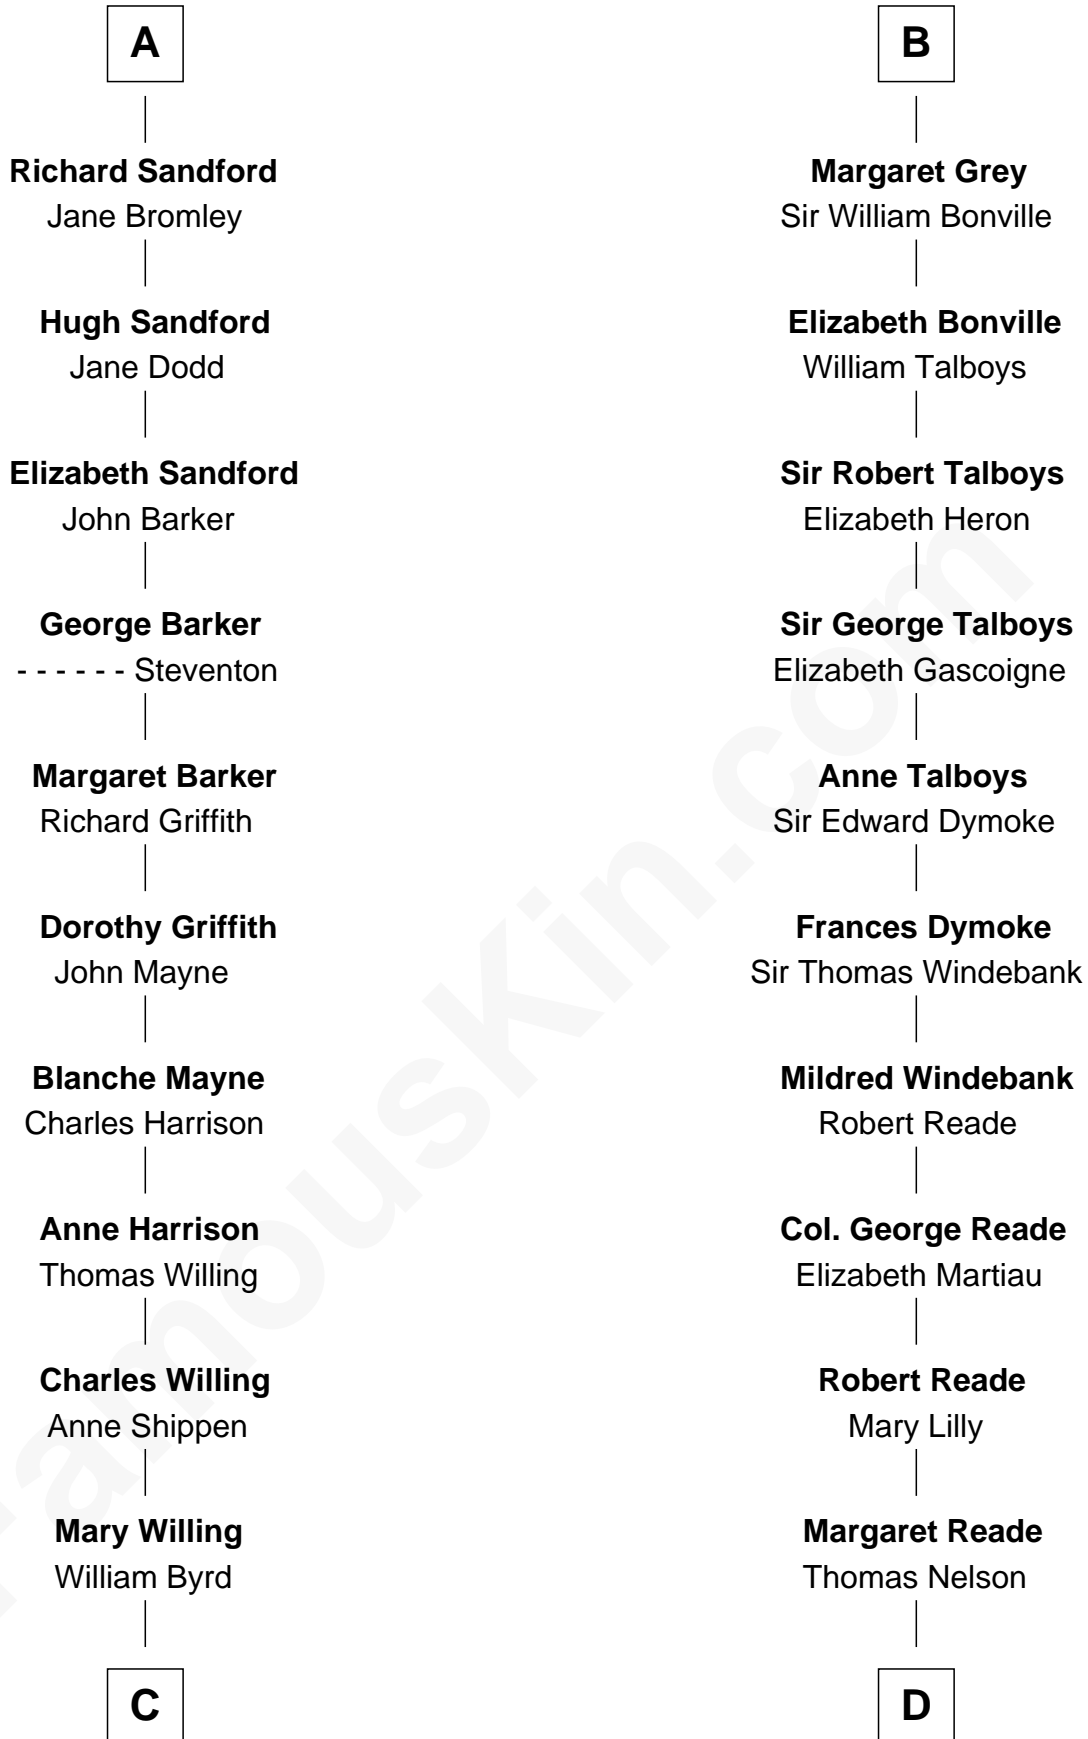

FamousKin.com Relationship Chart of

Harry F. Byrd

50th Governor of Virginia

18th cousin 3 times removed of

Thomas Nelson

Signer of the Declaration of Independence

Sir Ralph de Somery

Margaret le Gras

Nichole d'Aubenev

Margaret de Somery

Ralph Basset

Ralph Basset

Hawise - - - - -

Margaret Basset

Edmund de Stafford

Ralph de Stafford

Margaret de Audley

Beatrice de Stafford

Thomas de Ros

Margaret de Ros

Sir Reynold Grey

B

C

Evelyn Taylor Byrd
Benjamin Harrison