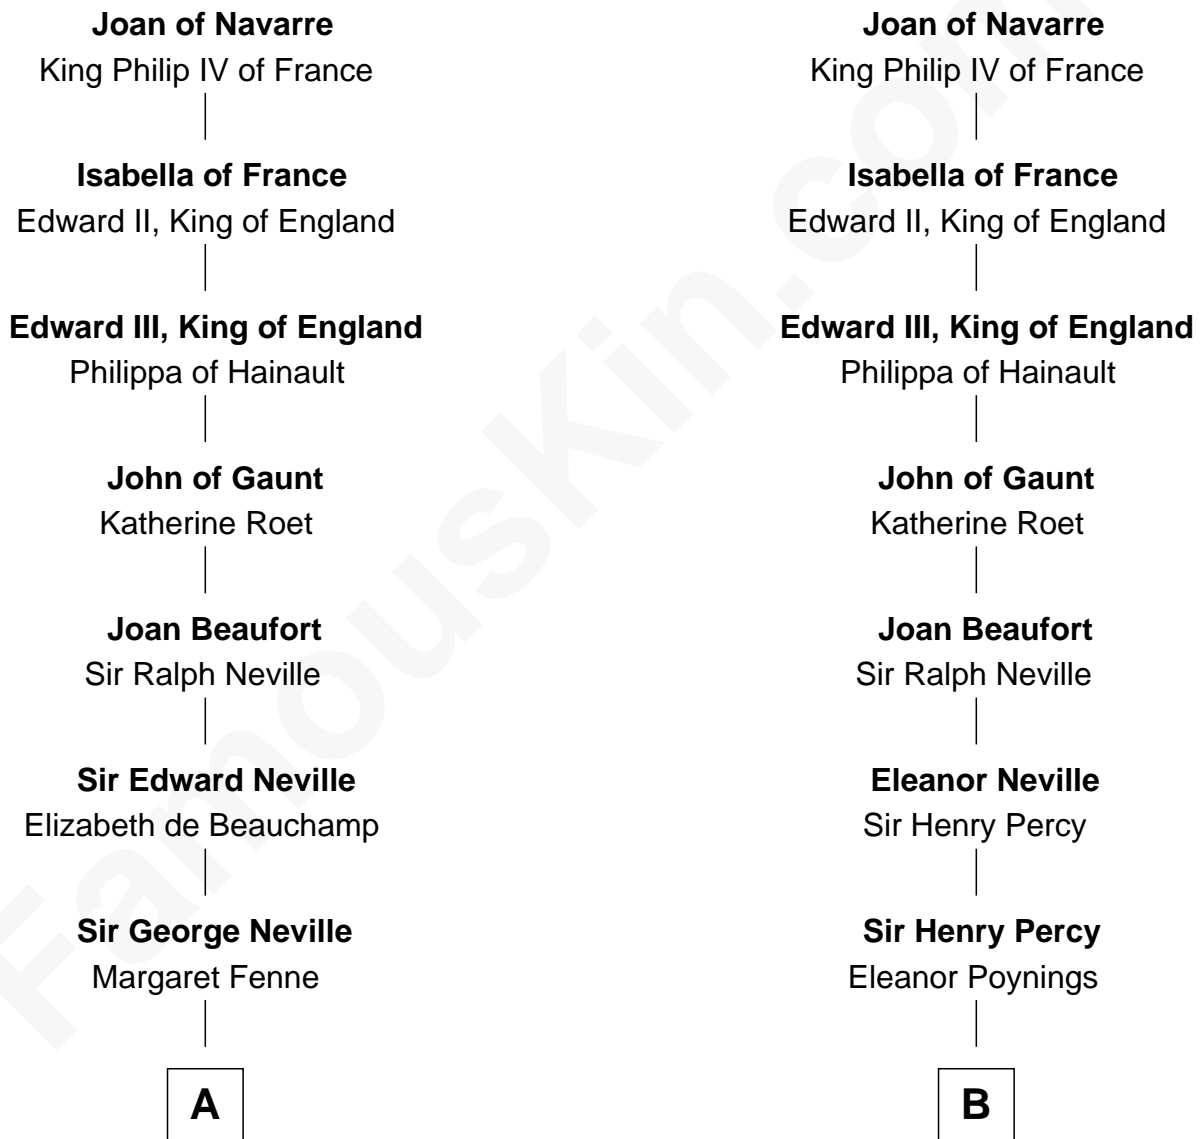

King Henry I of Navarre

Blanche of Artois