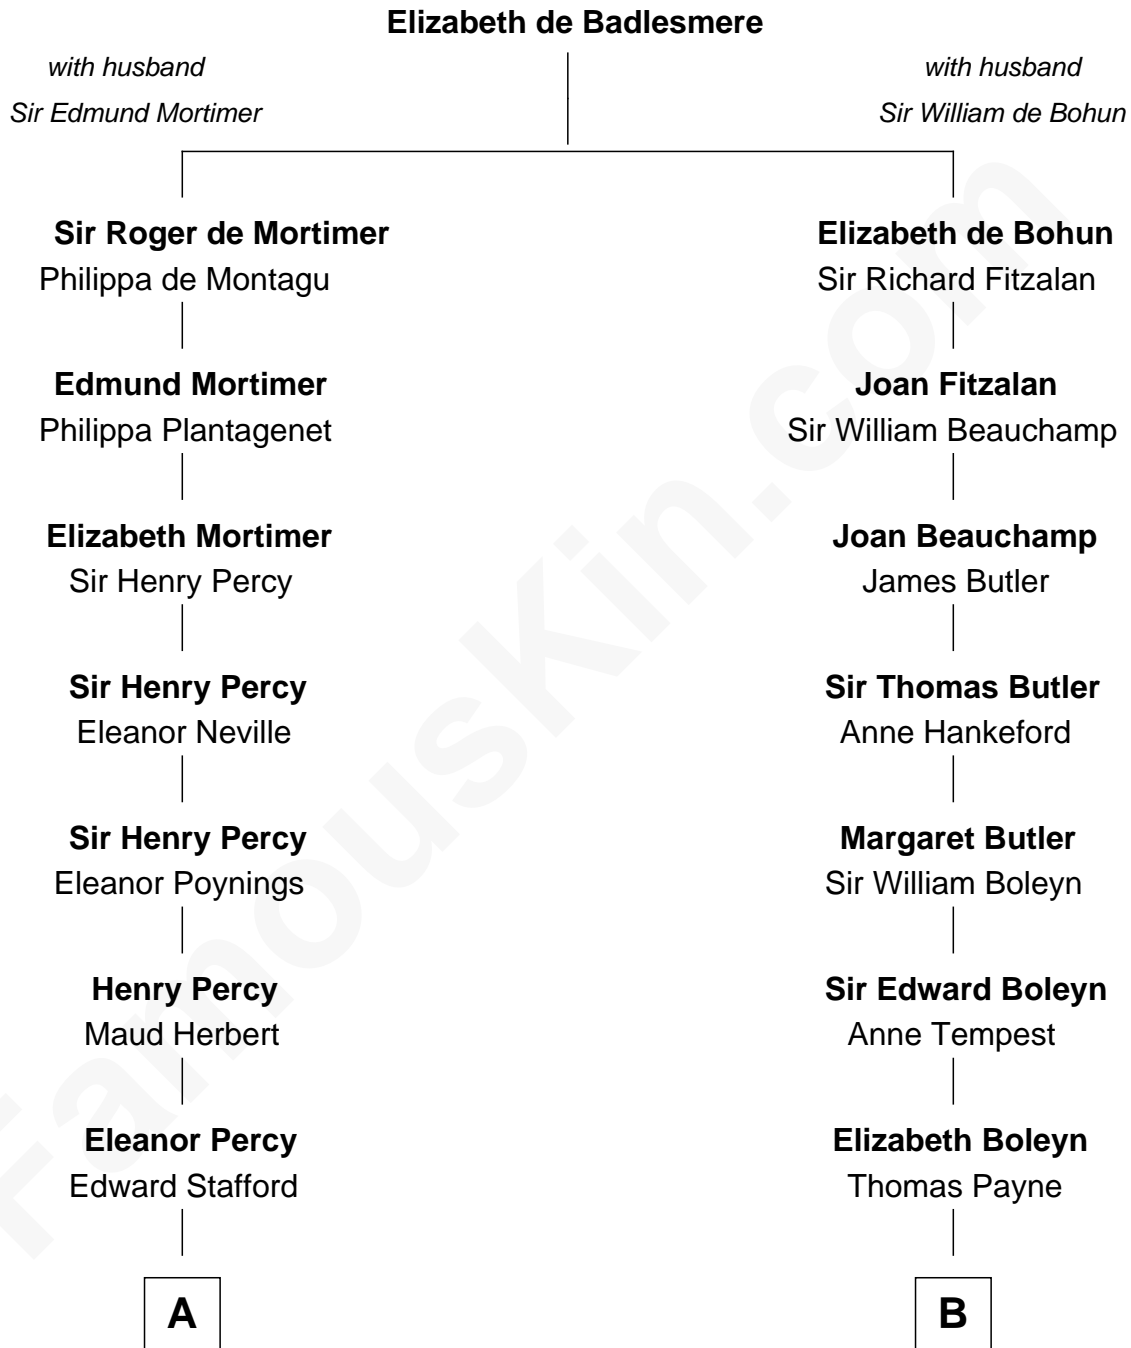

# FamousKin.com Relationship Chart of

**Harry F. Byrd**

*50th Governor of Virginia*

14th cousin 6 times removed of

**William Floyd**

*Signer of the Declaration of Independence*

**C**

Richard Evelyn Byrd

Anne Harrison

Col. William Byrd

Jane Meriwether Rivers

Richard Evelyn Byrd

Eleanor Bolling Flood

Harry F. Byrd

*50th Governor of Virginia*

FamousKin.com