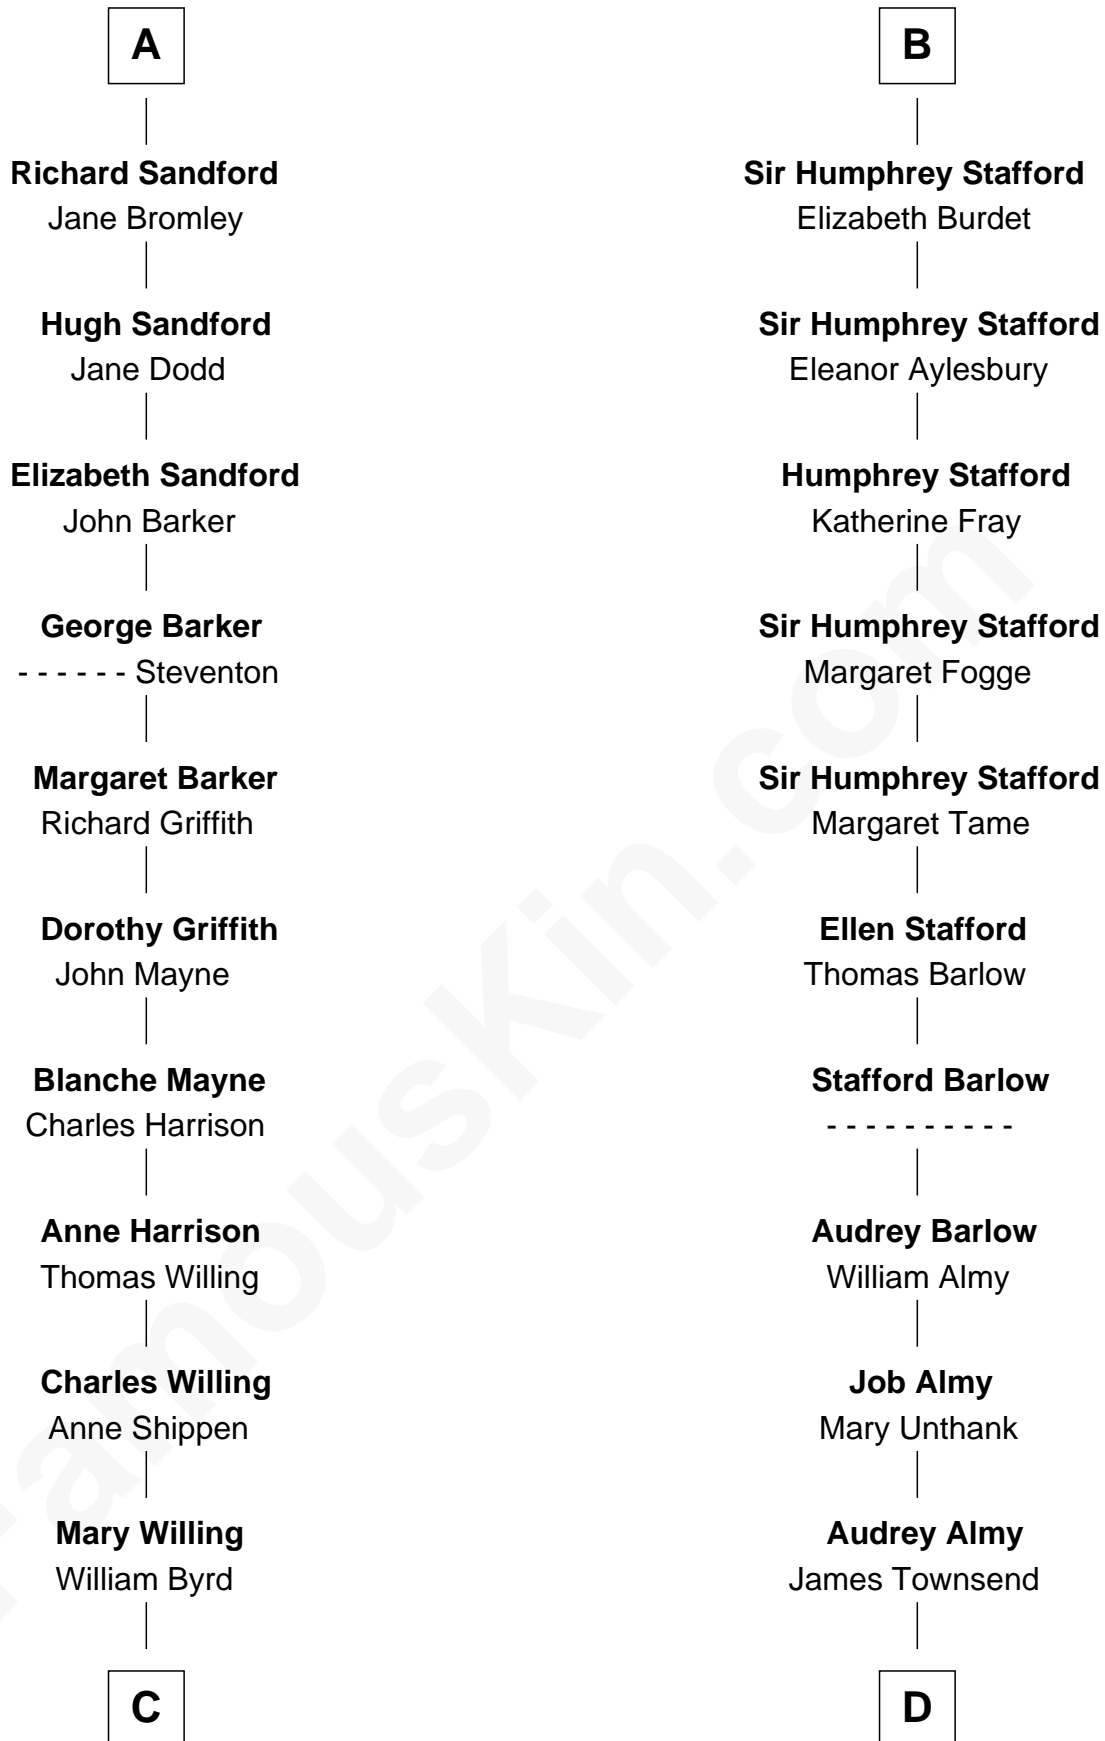

# FamousKin.com Relationship Chart of

**Harry F. Byrd**

*50th Governor of Virginia*

19th cousin 2 times removed of

**Robert Townsend**

*Member of the Culper Spy Ring during the American Revolution*

**William d'Aubenev**

**Nichole d'Aubenev**

Sir Roger de Somery

**Margaret de Somery**

Ralph Basset

**Ralph Basset**

Hawise - - - - -

**Margaret Basset**

Edmund de Stafford

**Ralph de Stafford**

Katherine de Hastang

**Margaret Stafford**

Sir John Stafford

**Ralph Stafford**

Maud de Hastang

**B**

**C**

**Evelyn Taylor Byrd**

Benjamin Harrison

**Anne Harrison**

Richard Evelyn Byrd

**Col. William Byrd**

Jane Meriwether Rivers

**Richard Evelyn Byrd**

Eleanor Bolling Flood